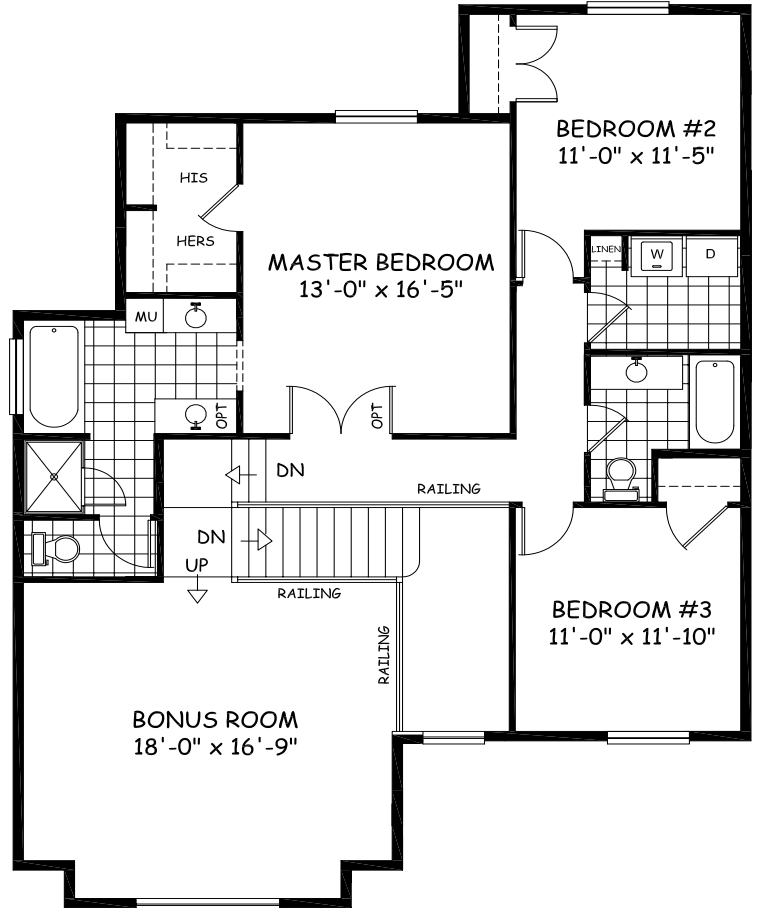

DOUGLAS HOMES
— PERFECT FIT —

Kenya 2

2361 sqft

Main Floor 1072 sqft

Upper Floor 1289 sqft

36.02-14.46

douglashomes.net 717-0505

Artist's representation, may not be exactly as shown - all dimensions are approximate
All designs and plans are the exclusive property of Douglas Homes Ltd.