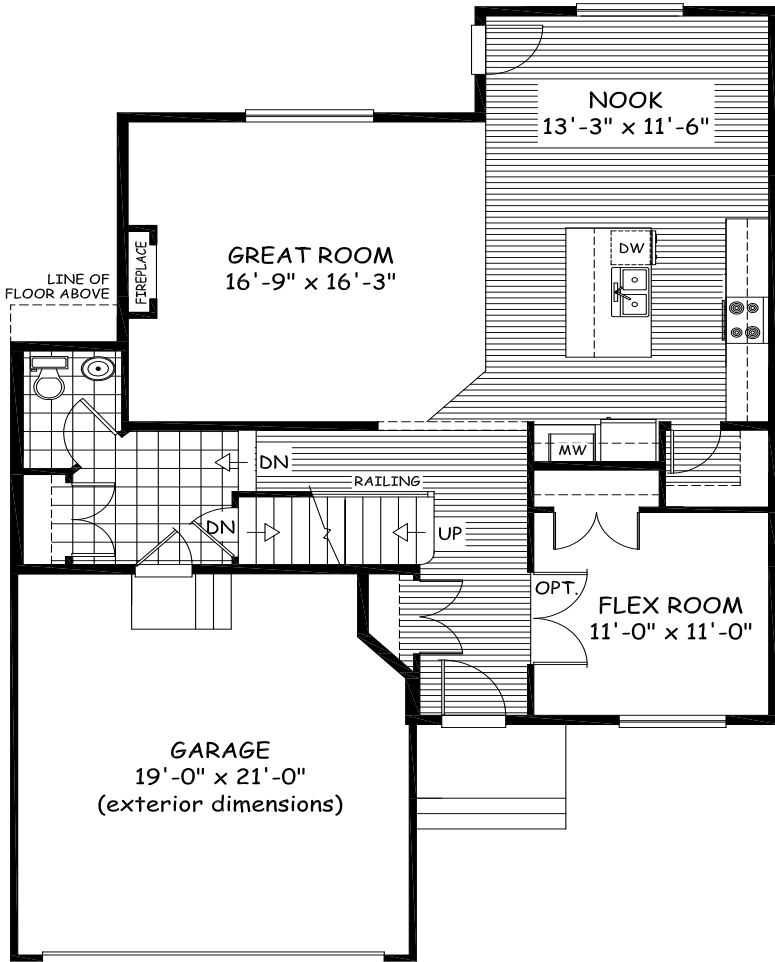

DOUGLAS HOMES
— PERFECT FIT —

Kenya 2

2361 sqft

Main Floor 1072 sqft

Upper Floor 1289 sqft

36.02-14.46

douglashomes.net 717-0505

Artist's representation, may not be exactly as shown - all dimensions are approximate
All designs and plans are the exclusive property of Douglas Homes Ltd.