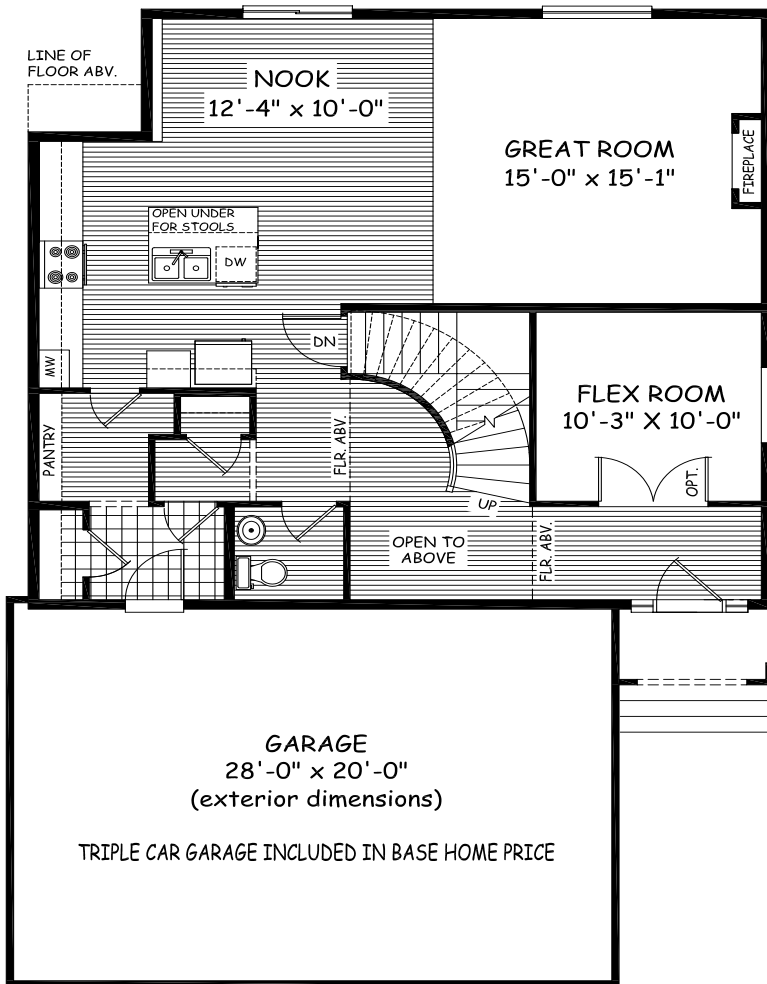

DOUGLAS HOMES
— PERFECT FIT —

Koh Samui 8

2487 sqft

Main Floor 1046 sqft

Upper Floor 1441 sqft

35.02-14.51-9

douglashomes.net 717-0505

Artist's representation, may not be exactly as shown - all dimensions are approximate
All designs and plans are the exclusive property of Douglas Homes Ltd.