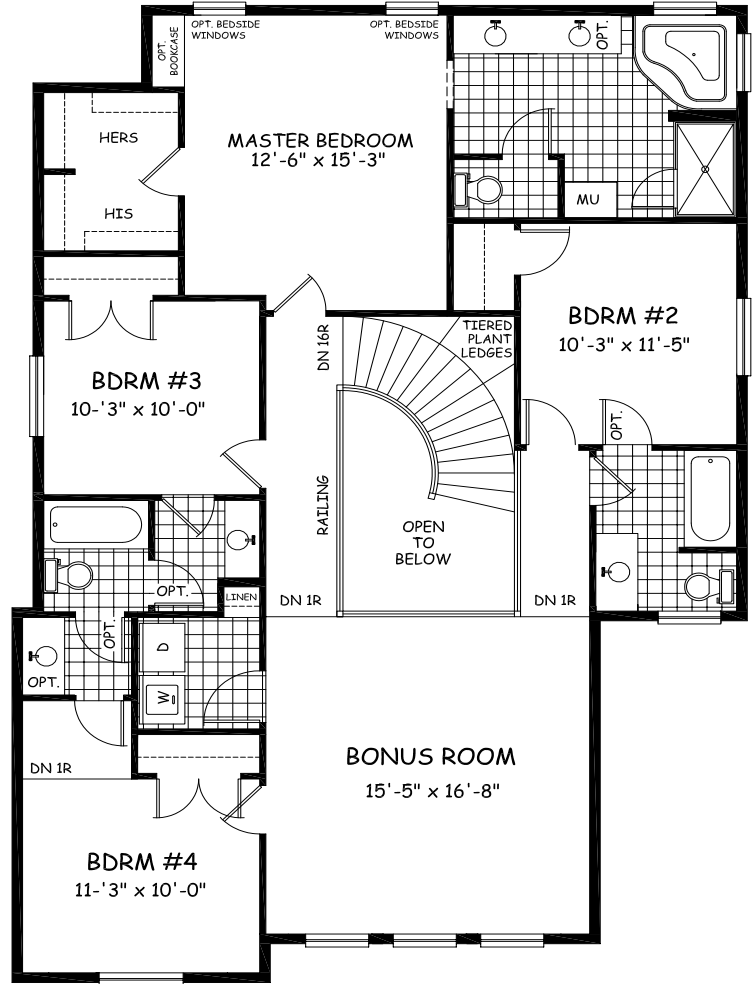

DOUGLAS HOMES
— PERFECT FIT —

Koh Samui 8

2487 sqft

Main Floor 1046 sqft

Upper Floor 1441 sqft

35.02-14.51-9

douglashomes.net 717-0505

Artist's representation, may not be exactly as shown - all dimensions are approximate
All designs and plans are the exclusive property of Douglas Homes Ltd.