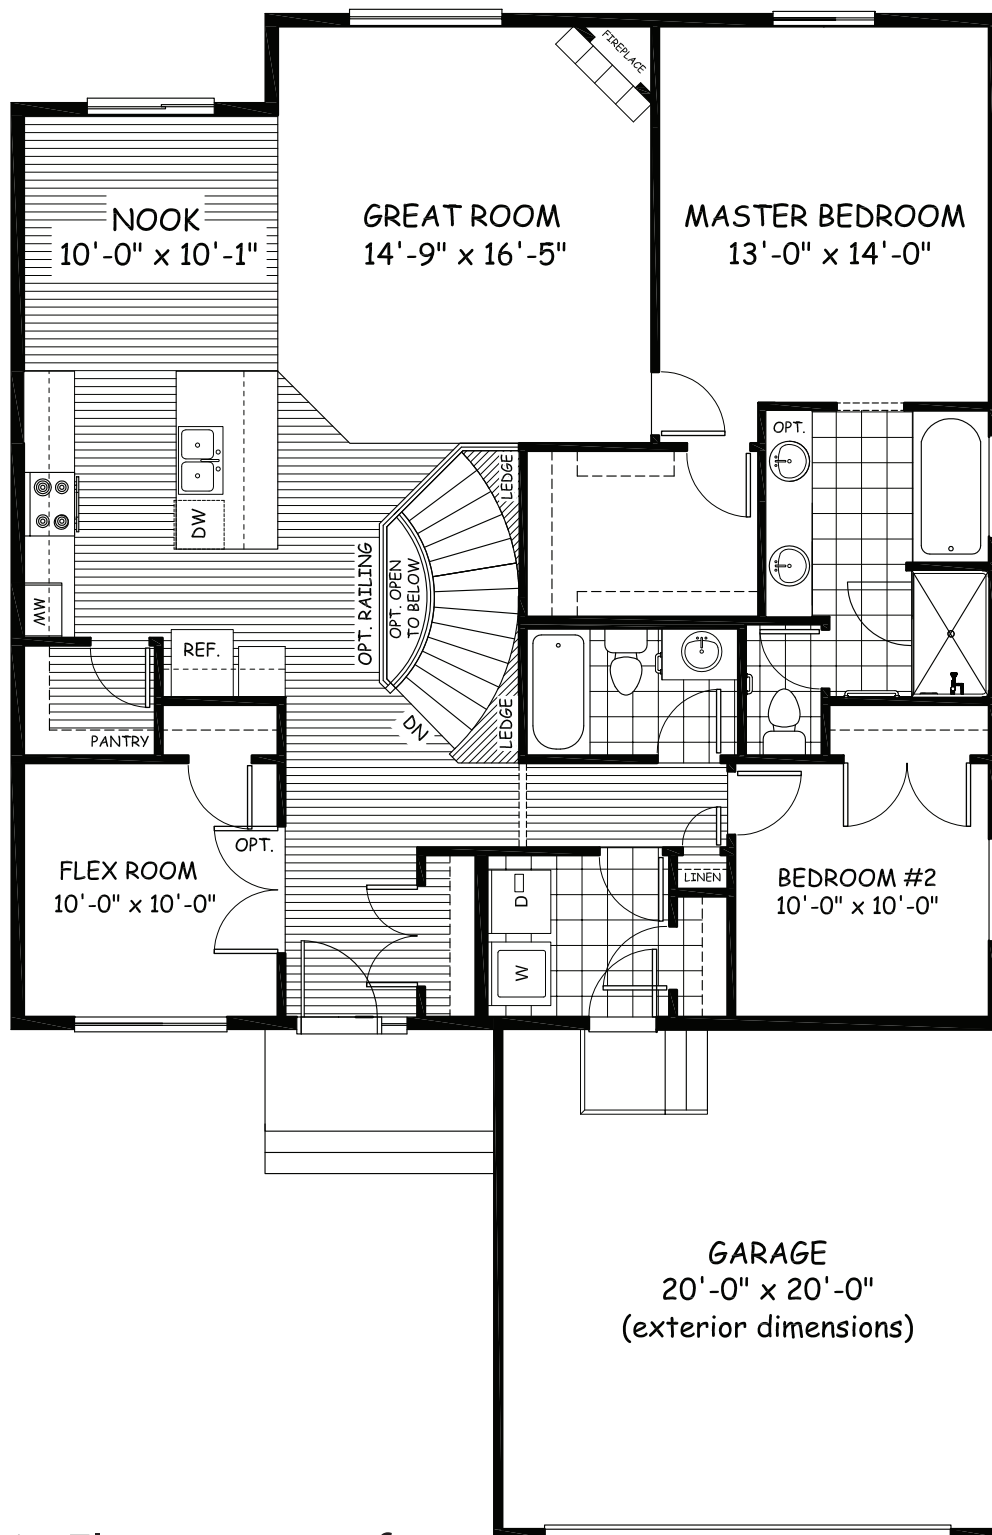

Miami 6

1525 sqft

Main Floor 1525 sqft

39.08-14.61-6