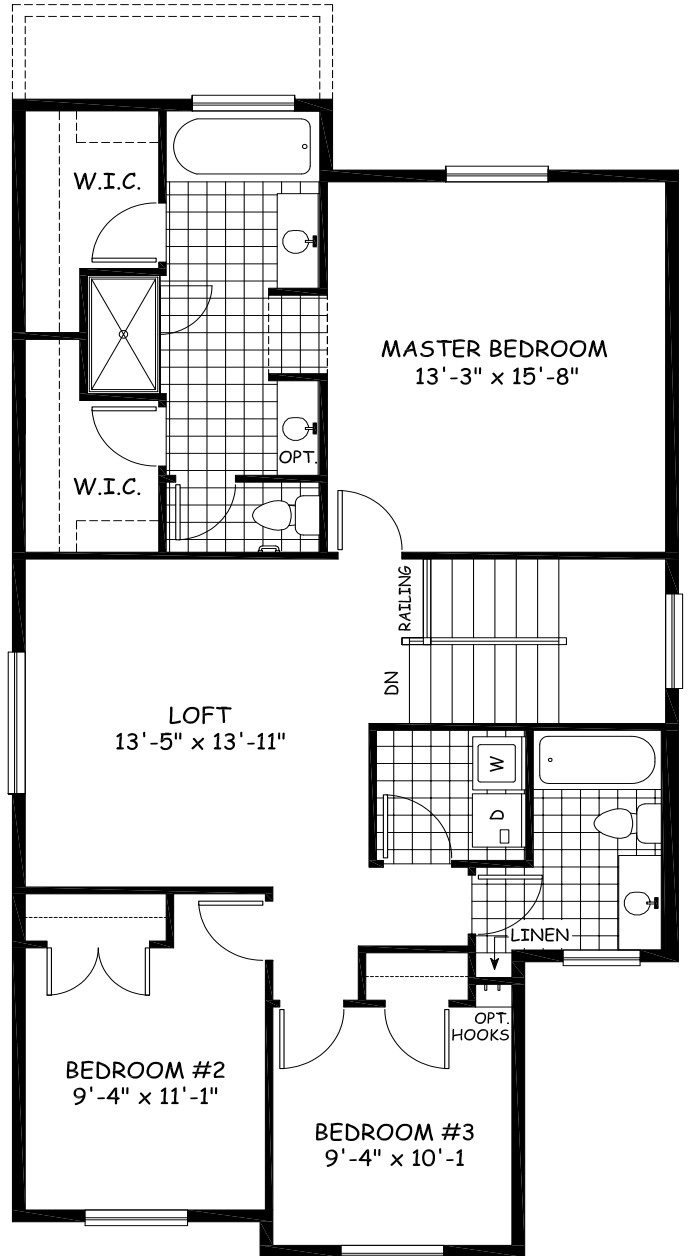

DOUGLAS HOMES
PERFECT FIT

Mount Rundle

2010 sqft

Main Floor 933 sqft

Upper Floor 1077 sqft

26.08-17.59-6

douglashomes.net 403-717-0505

Artist's representation, may not be exactly as shown - all dimensions are approximate
All designs and plans are the exclusive property of Douglas Homes Ltd.