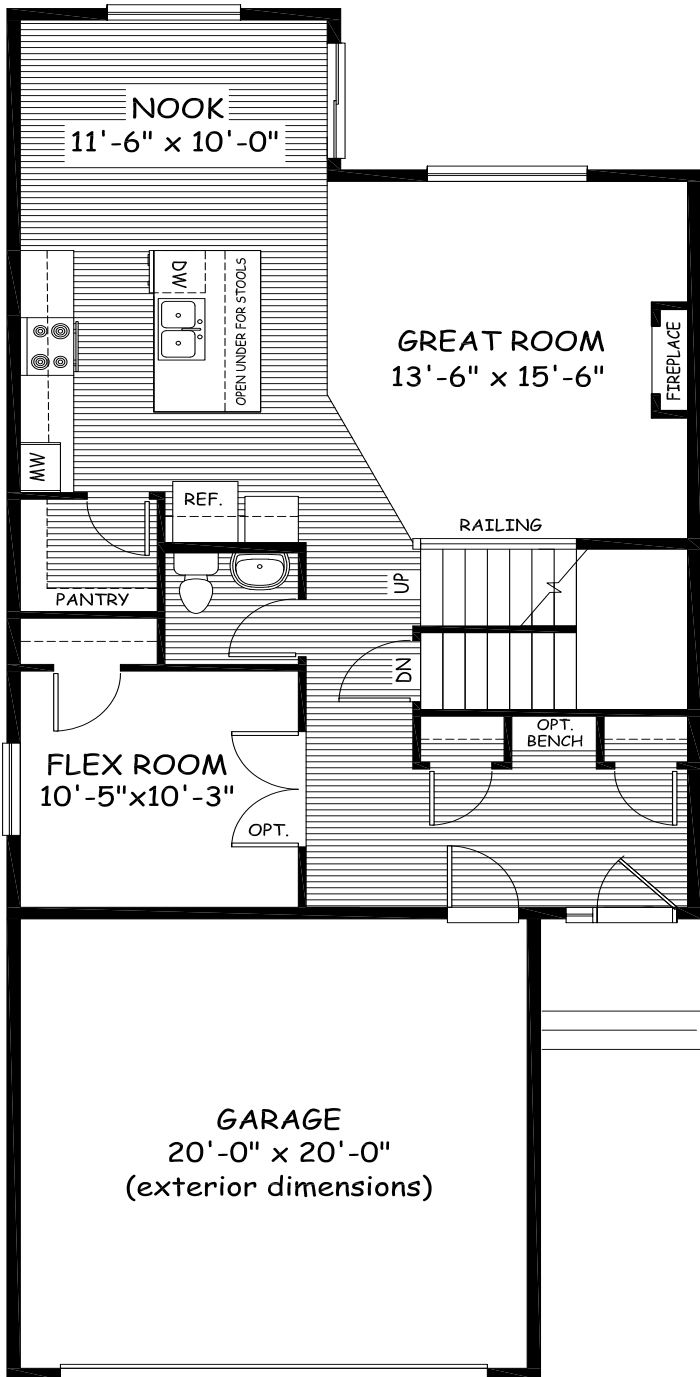

DOUGLAS HOMES
PERFECT FIT

Mount Rundle

2010 sqft

Main Floor 933 sqft

Upper Floor 1077 sqft

26.08-17.59-6

douglashomes.net 403-717-0505

Artist's representation, may not be exactly as shown - all dimensions are approximate
All designs and plans are the exclusive property of Douglas Homes Ltd.