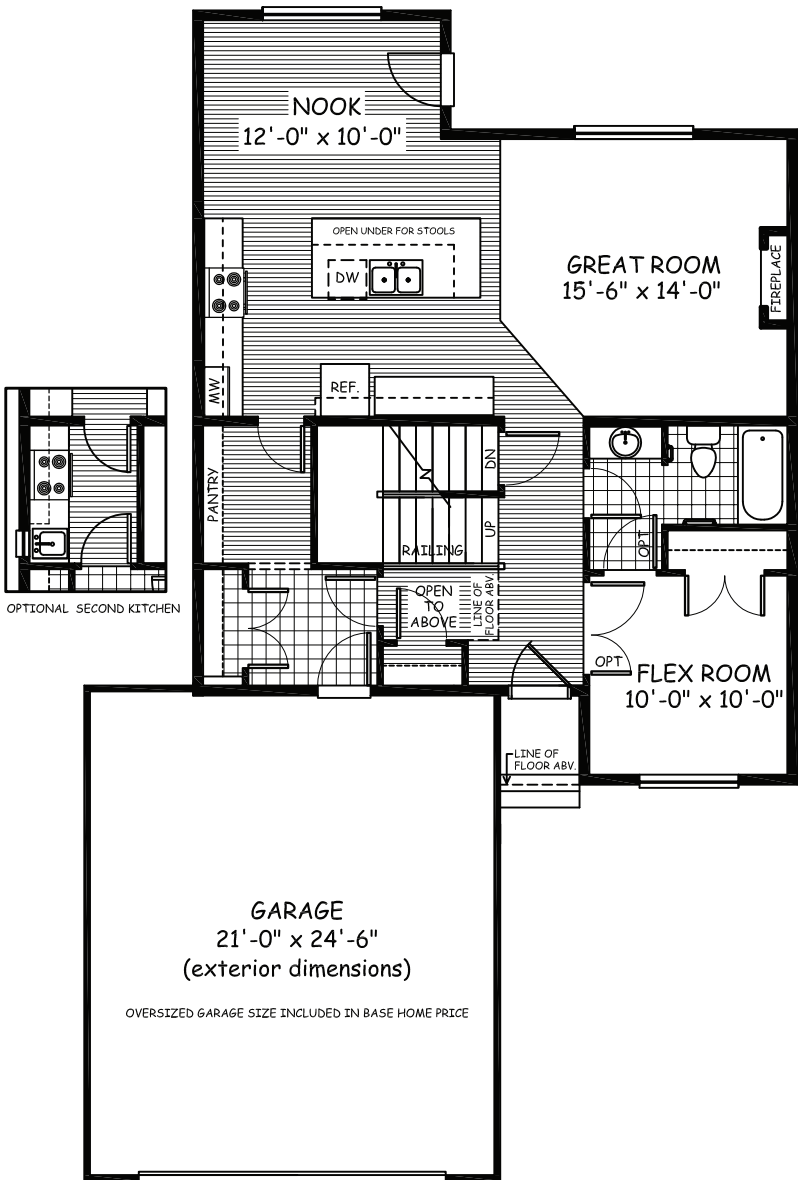

DOUGLAS HOMES
PERFECT FIT

Rochester

2320 sqft

Main Floor 1000 sqft

Upper Floor 1320 sqft

36.05-17.59-1

douglashomes.net 717-0505

Artist's representation, may not be exactly as shown - all dimensions are approximate
All designs and plans are the exclusive property of Douglas Homes Ltd.