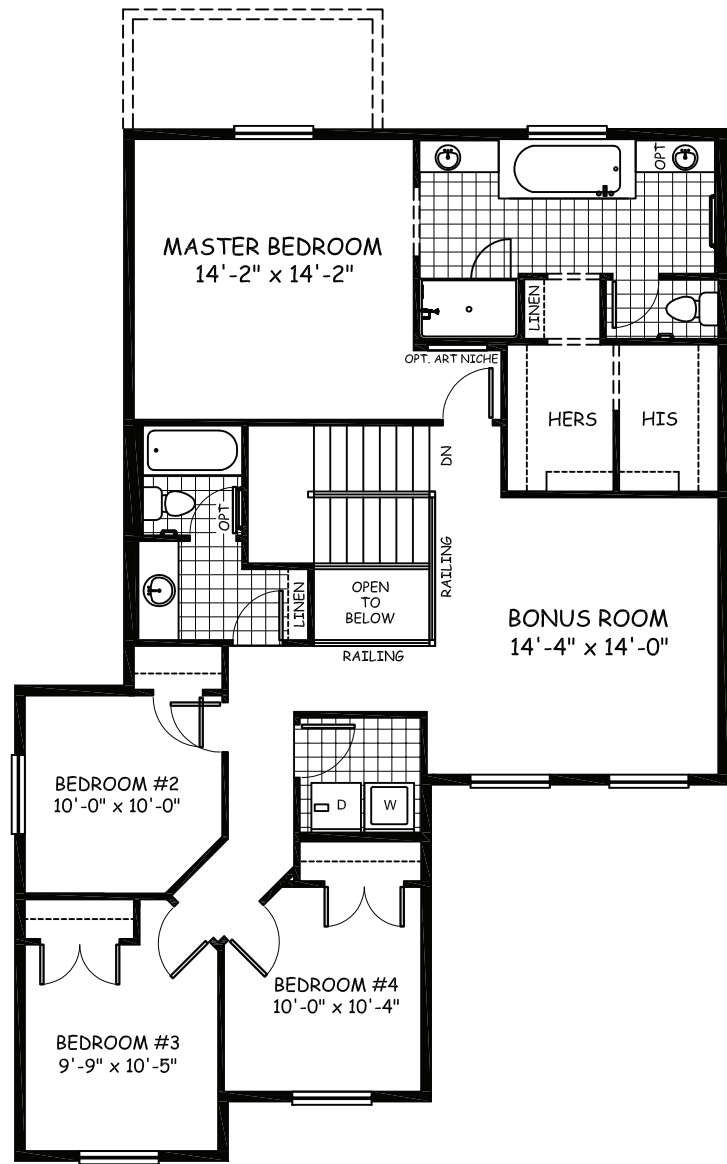

DOUGLAS HOMES
PERFECT FIT

Rochester

2320 sqft

Main Floor 1000 sqft

Upper Floor 1320 sqft

36.05-17.59-1

douglashomes.net 717-0505

Artist's representation, may not be exactly as shown - all dimensions are approximate
All designs and plans are the exclusive property of Douglas Homes Ltd.