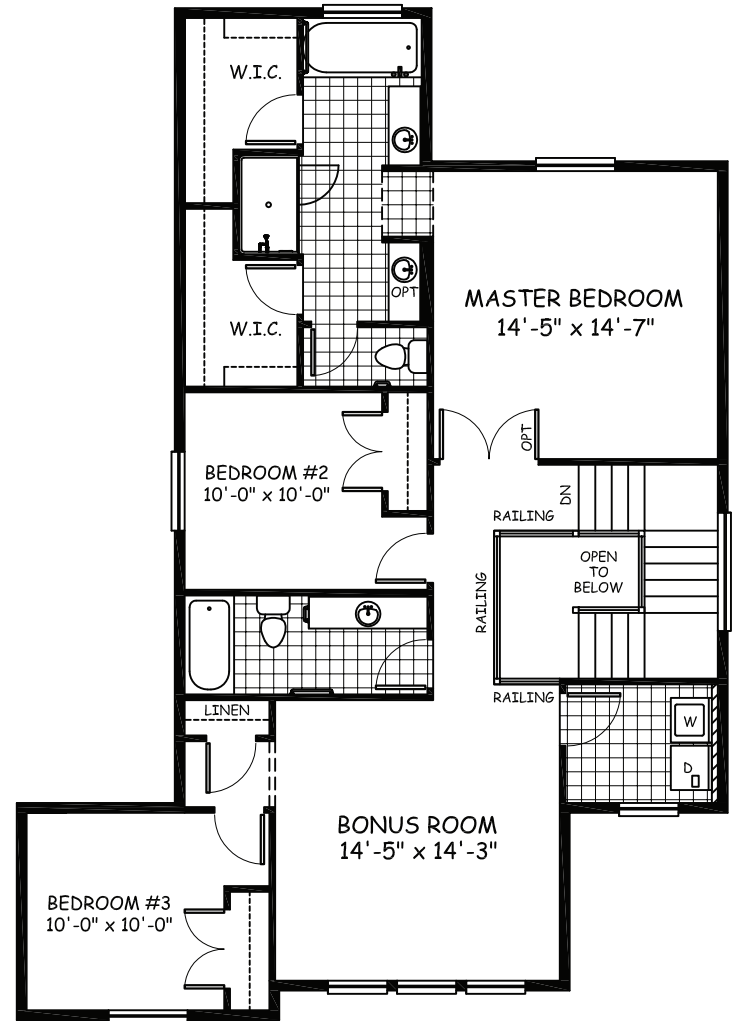

DOUGLAS HOMES
PERFECT FIT

Scottsdale

2221 sqft

Main Floor 1025 sqft

Upper Floor 1196 sqft

36.05-17.60-9

douglashomes.net 717-0505

Artist's representation, may not be exactly as shown - all dimensions are approximate
All designs and plans are the exclusive property of Douglas Homes Ltd.