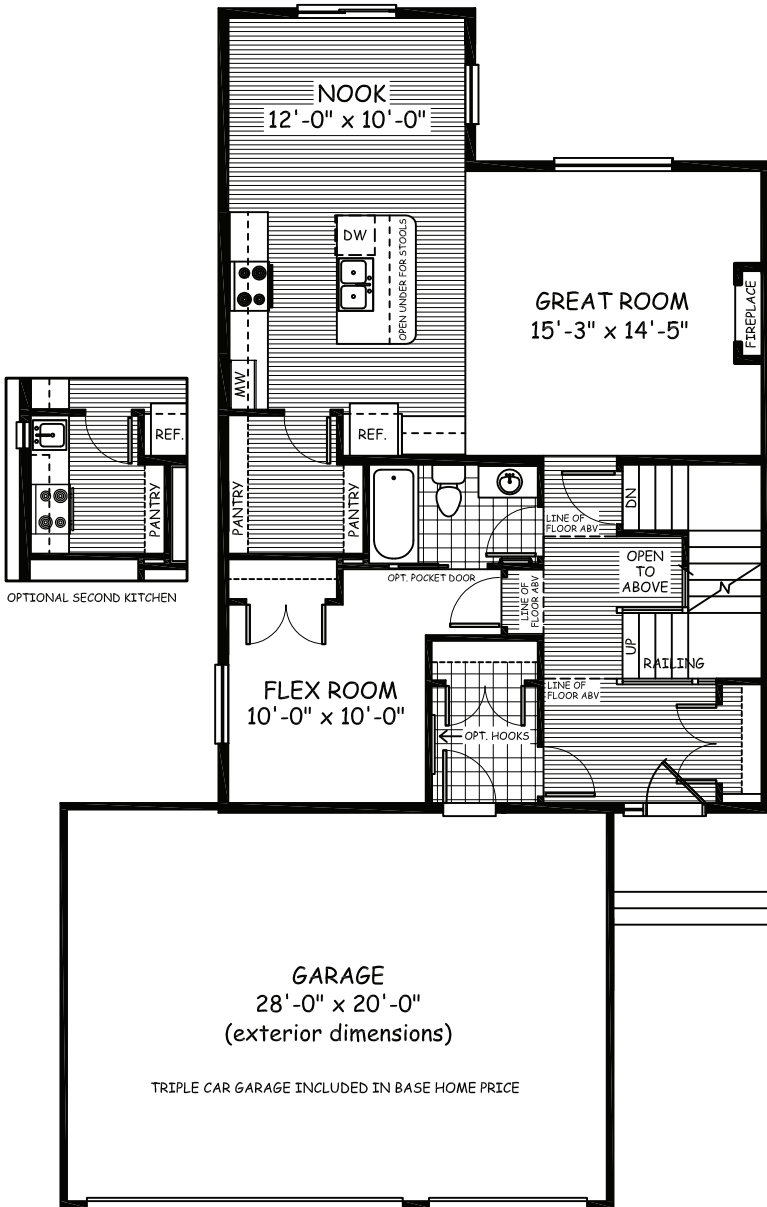

DOUGLAS HOMES
PERFECT FIT

Scottsdale

2221 sqft

Main Floor 1025 sqft

Upper Floor 1196 sqft

36.05-17.60-9

douglashomes.net 717-0505

Artist's representation, may not be exactly as shown - all dimensions are approximate
All designs and plans are the exclusive property of Douglas Homes Ltd.