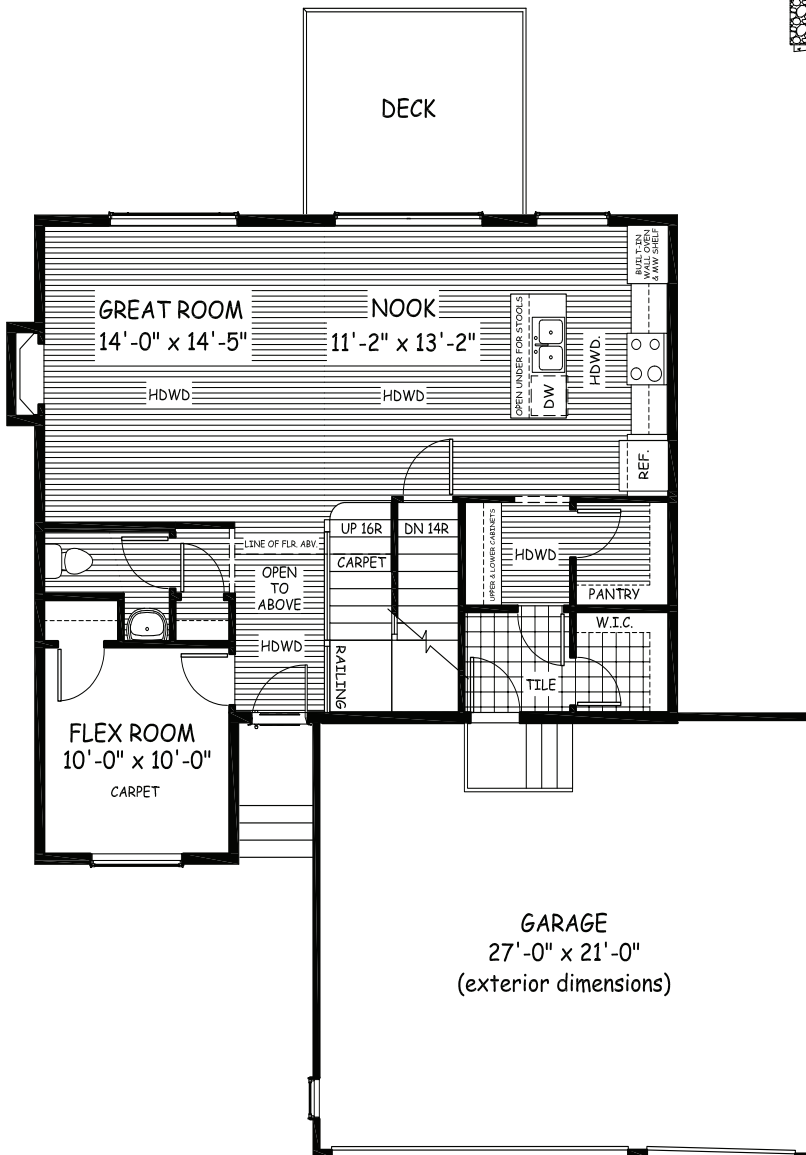

www.douglashomes.net

Douglas Homes Ltd

@douglashomesLtd

@DouglasHomesLtd