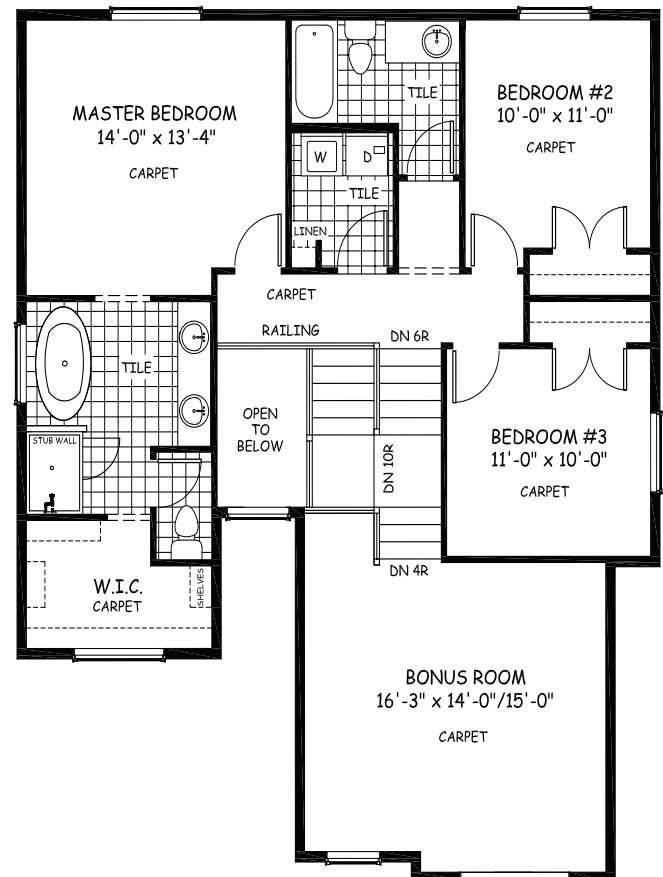

www.douglashomes.net

Douglas Homes Ltd

@douglashomesLtd

@DouglasHomesLtd