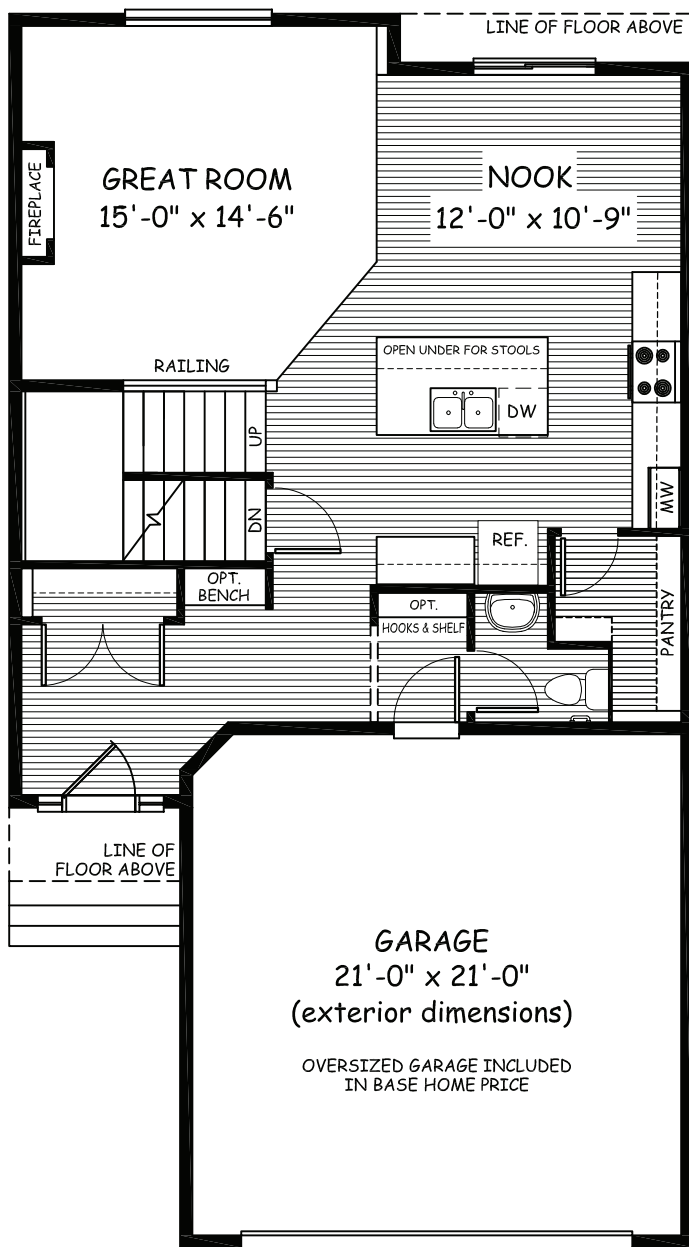

Invermere 1

2016 sq. ft.

Main Floor 826 sq. ft.

Upper Floor 1190 sq. ft.

28.12-17.50-6