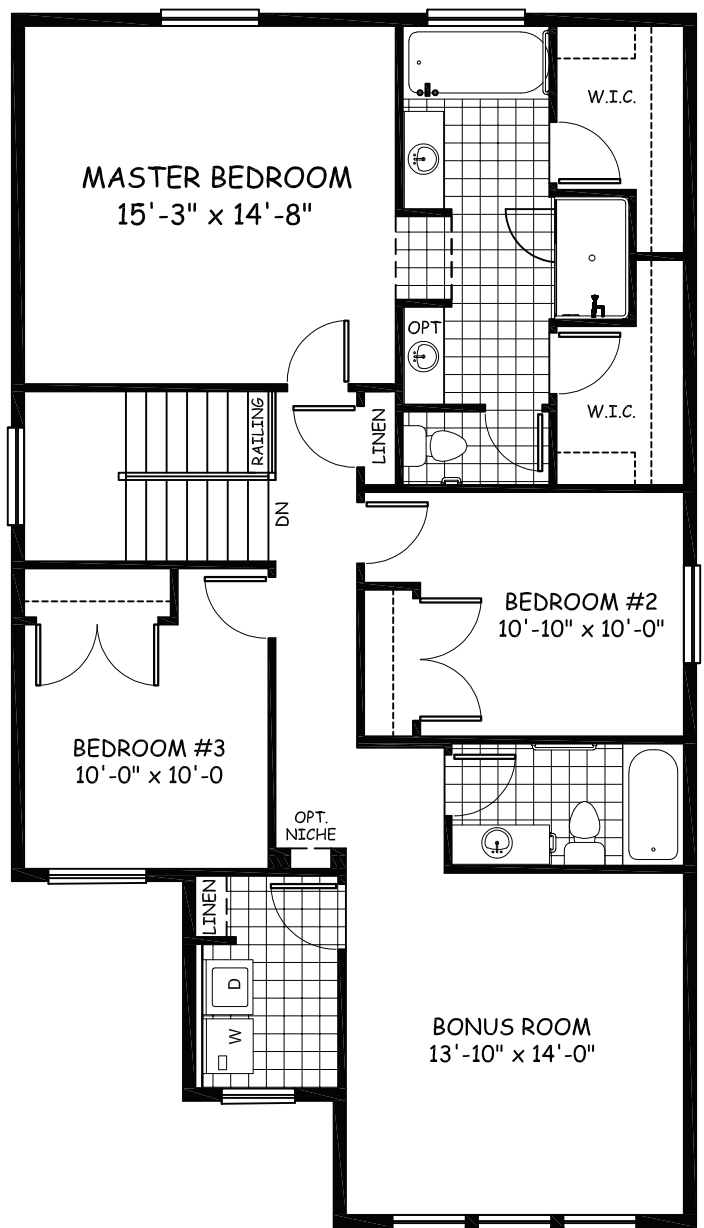

Invermere 1

2016 sq. ft.

Main Floor 826 sq. ft.

Upper Floor 1190 sq. ft.

28.12-17.50-6