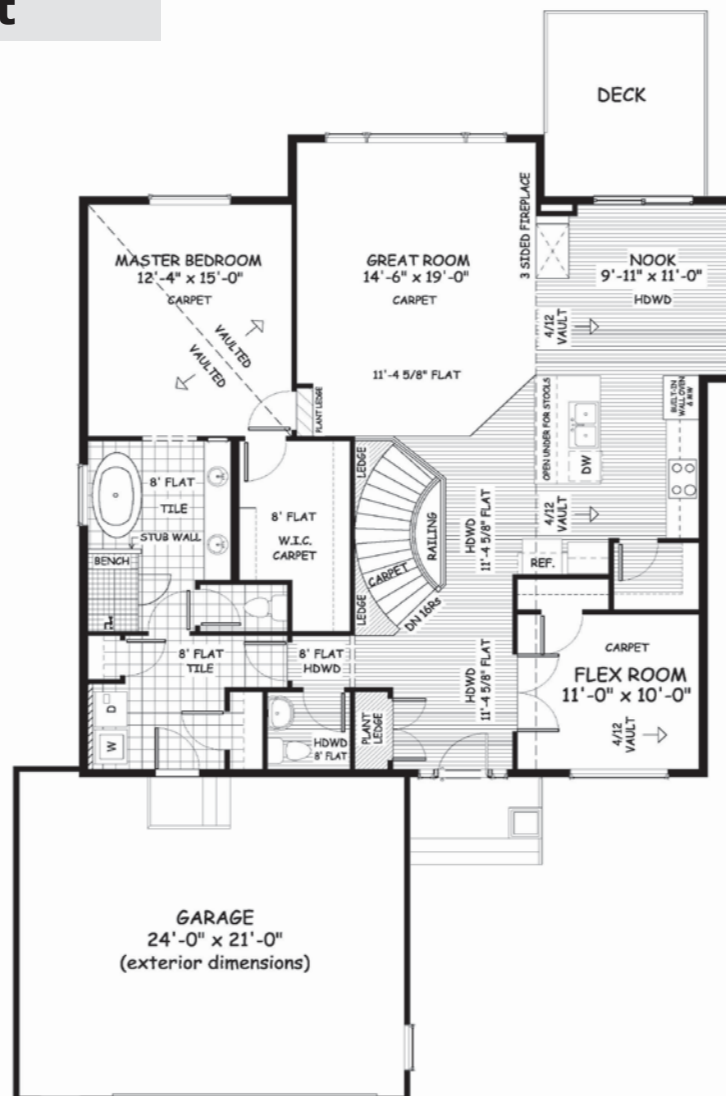

Miami 2 - 1545 sq.ft.

59 Muirfield Close in Lyalta, AB

DOUGLAS HOMES
— PERFECT FIT —

Price Includes lot and GST

Features

- 1 bedroom bungalow, 1.5 baths, flex room
- Open concept
- Chef's kitchen
- Master ensuite has double sinks, tiled shower and freestanding tub
- 3 sided gas fireplace
- Main floor laundry
- Vaulted main floor ceilings with large windows
- Quartz countertops

Oversized double garage
Walkout basement

www.douglashomes.net

Douglas Homes Ltd

@douglashomesLtd

@DouglasHomesLtd

Artist's representation, may not be exactly as shown - all dimensions are approximate. Douglas Homes reserves the right to make changes/substitutions to improve this home while under construction. Pricing is subject to change without notice and is valid only on the day of issue. All designs and plans are the exclusive property of Douglas Homes Ltd.