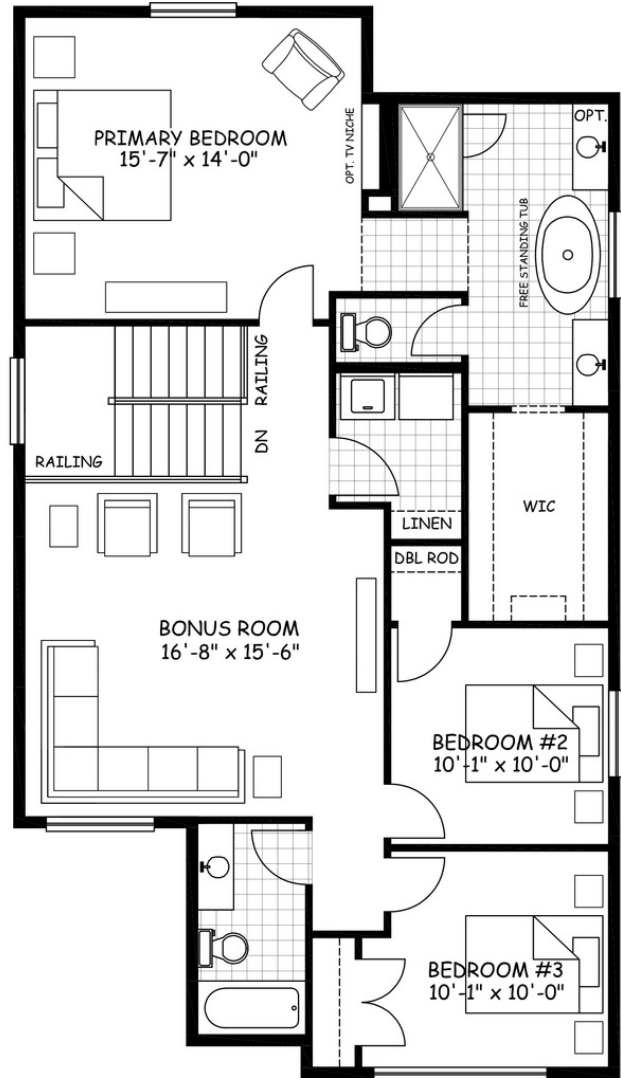

# the Monte Carlo 5

**2190**  
**sq.ft.**

3 bedrooms

2.5 bathrooms

28' wide

NOTES:

---

---

# the Monte Carlo 5

2190 sq.ft.

28' wide  
58' long

**MAIN**  
1018 sq.ft.

**UPPER**  
1172 sq.ft.

June 2021. Artists's representation, may not be exactly as shown and all dimensions are approximate. All plans/designs are the exclusive property of Douglas Homes Ltd. Prices are subject to change without notice.