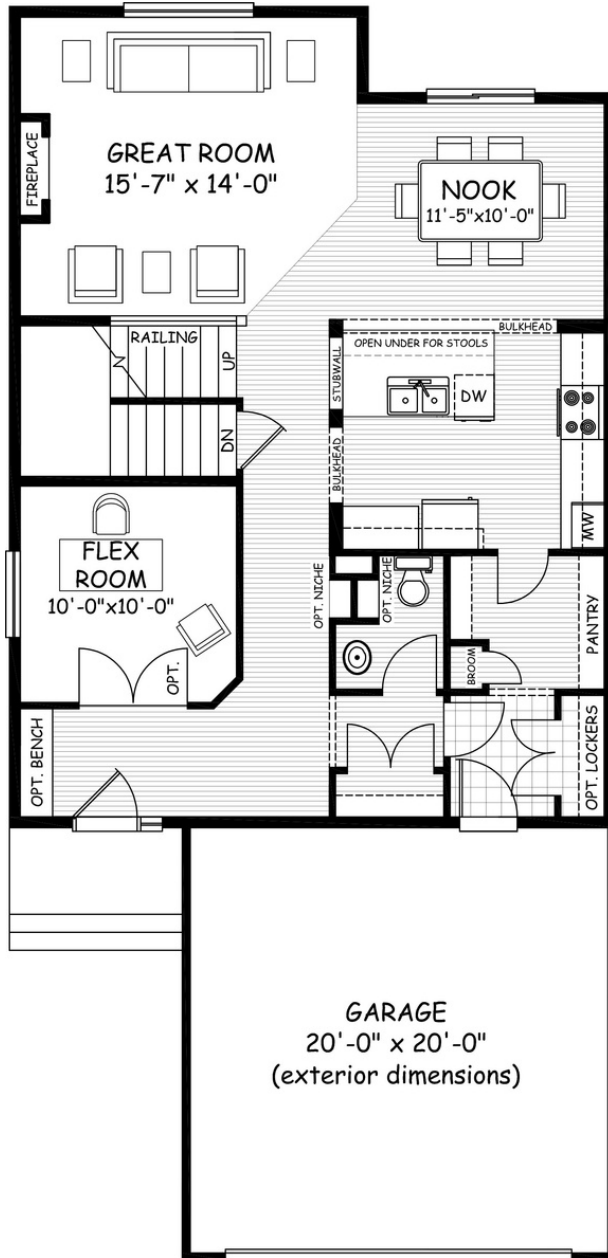

# the Monte Carlo 5

**2190**  
**sq.ft.**

3 bedrooms

2.5 bathrooms

28' wide

NOTES:

---

---

# the Monte Carlo 5

2190 sq.ft.

28' wide  
58' long

**MAIN**  
1018 sq.ft.

**UPPER**  
1172 sq.ft.

June 2021. Artists's representation, may not be exactly as shown and all dimensions are approximate. All plans/designs are the exclusive property of Douglas Homes Ltd. Prices are subject to change without notice.