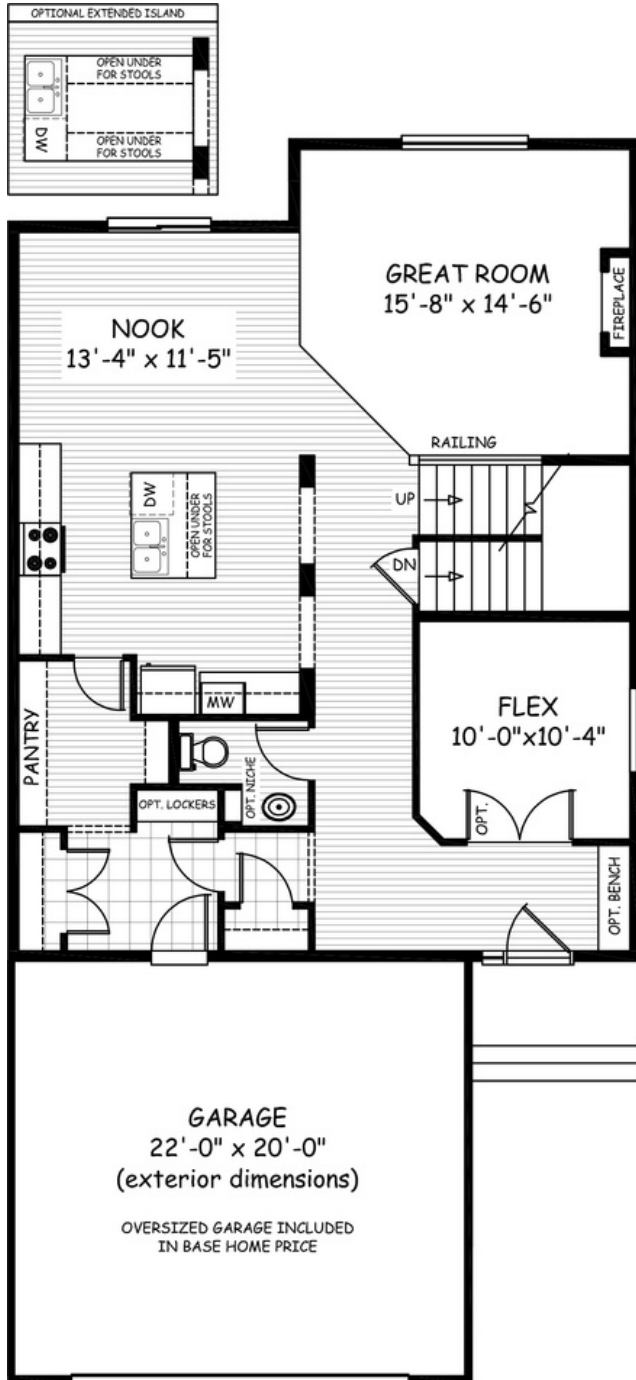

the Monte Carlo 4

2486
sq.ft.

4 bedrooms

2 bathrooms

30' wide

NOTES:

Artist's representation, may not be exactly as shown - all dimensions are approximate. All plans/designs are the exclusive property of Douglas Homes Ltd. Prices are subject to change without notice.

the Monte Carlo 4

2486 sq.ft.

30' wide
59' long

MAIN
1118 sq.ft.

UPPER
1368 sq.ft.

May 2021. Artist's representation, may not be exactly as shown and all dimensions are approximate. All plans/designs are the exclusive property of Douglas Homes Ltd. Prices are subject to change without notice.