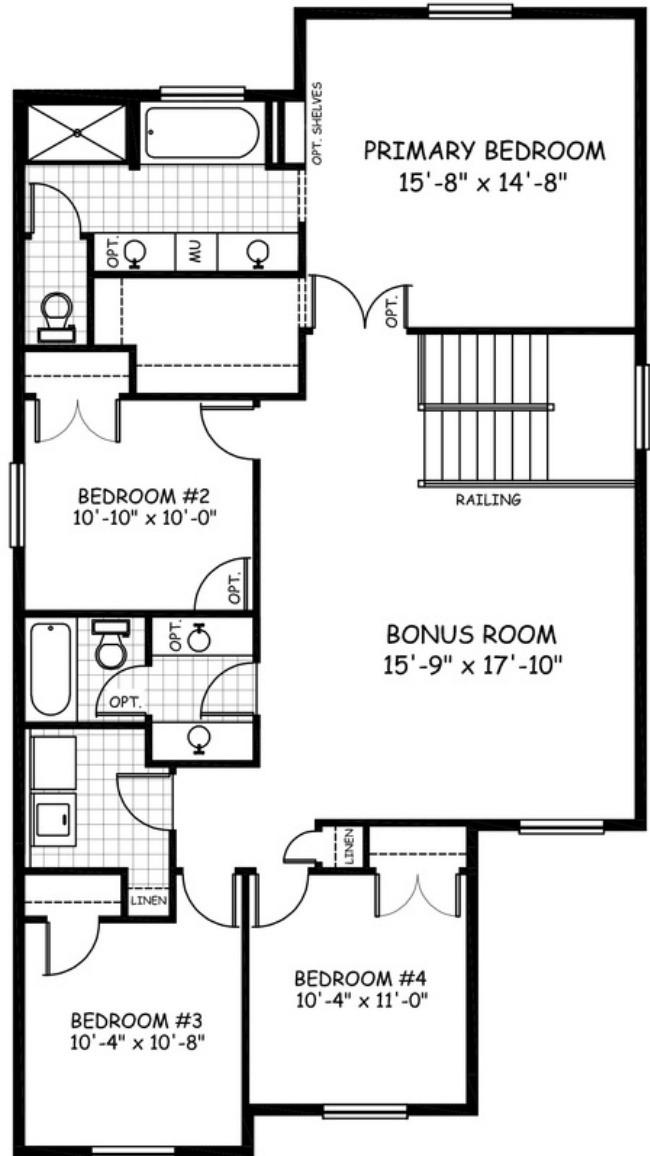

the Monte Carlo 4

2486
sq.ft.

4 bedrooms

2 bathrooms

30' wide

NOTES:

Artist's representation, may not be exactly as shown - all dimensions are approximate. All plans/designs are the exclusive property of Douglas Homes Ltd. Prices are subject to change without notice.

the Monte Carlo 4

2486 sq.ft.

30' wide
59' long

MAIN
1118 sq.ft.

UPPER
1368 sq.ft.

May 2021. Artist's representation, may not be exactly as shown and all dimensions are approximate. All plans/designs are the exclusive property of Douglas Homes Ltd. Prices are subject to change without notice.