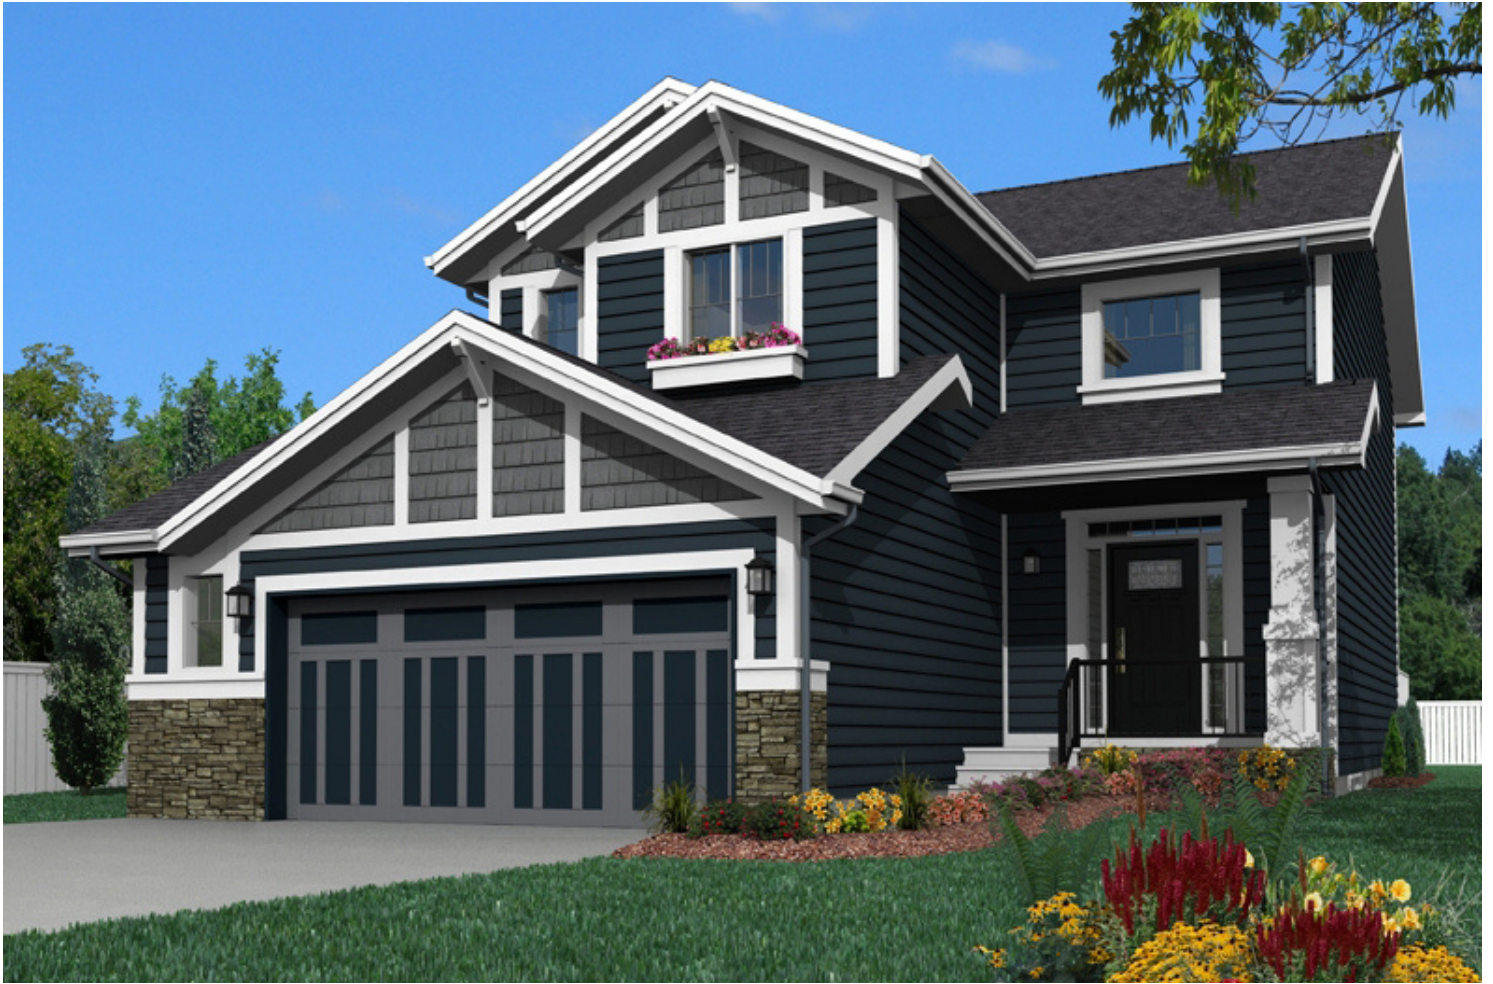

the Monte Carlo 4

2486
sq.ft.

4 bedrooms

2 bathrooms

30' wide

NOTES:

Artist's representation, may not be exactly as shown - all dimensions are approximate. All plans/designs are the exclusive property of Douglas Homes Ltd. Prices are subject to change without notice.

the Monte Carlo 4

2486 sq.ft.

30' wide
59' long

MAIN
1118 sq.ft.

UPPER
1368 sq.ft.

May 2021. Artist's representation, may not be exactly as shown and all dimensions are approximate. All plans/designs are the exclusive property of Douglas Homes Ltd. Prices are subject to change without notice.