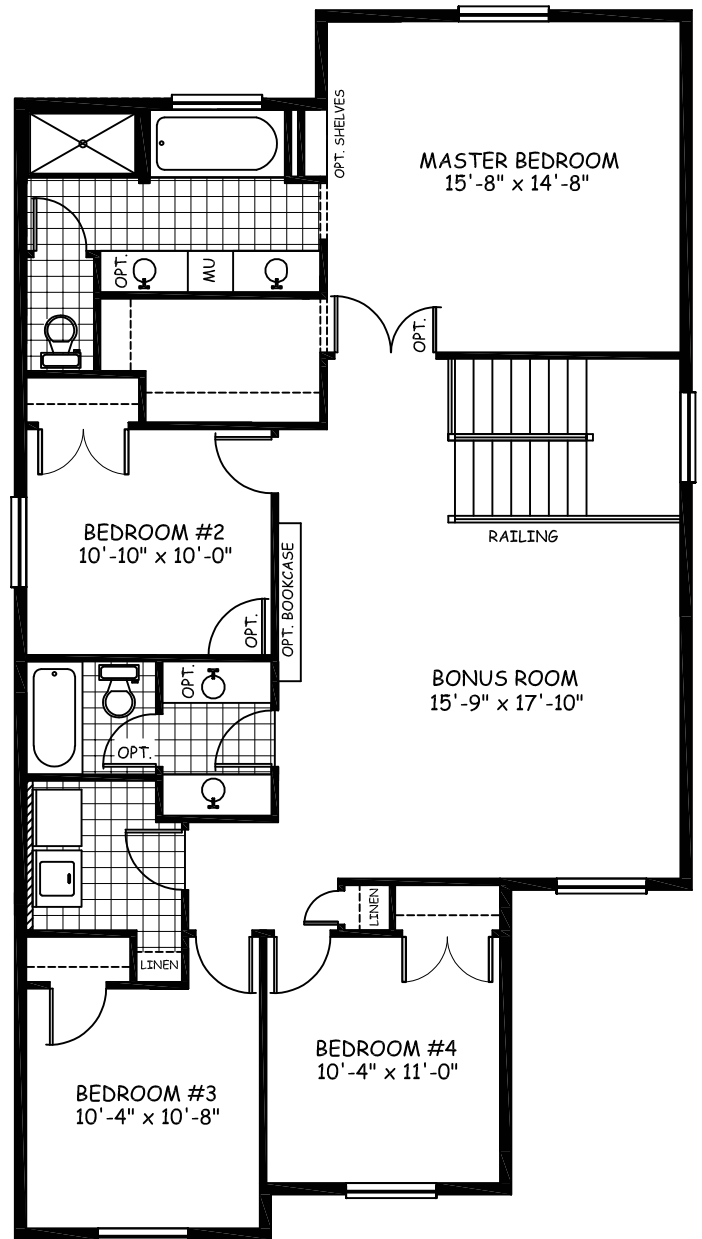

DOUGLAS HOMES
— PERFECT FIT —

Monte Carlo 4

2486 sqft

Main Floor 1118 sqft

Upper Floor 1368 sqft

30.04-19.59

douglashomes.net 717-0505

Artist's representation, may not be exactly as shown - all dimensions are approximate
All designs and plans are the exclusive property of Douglas Homes Ltd.