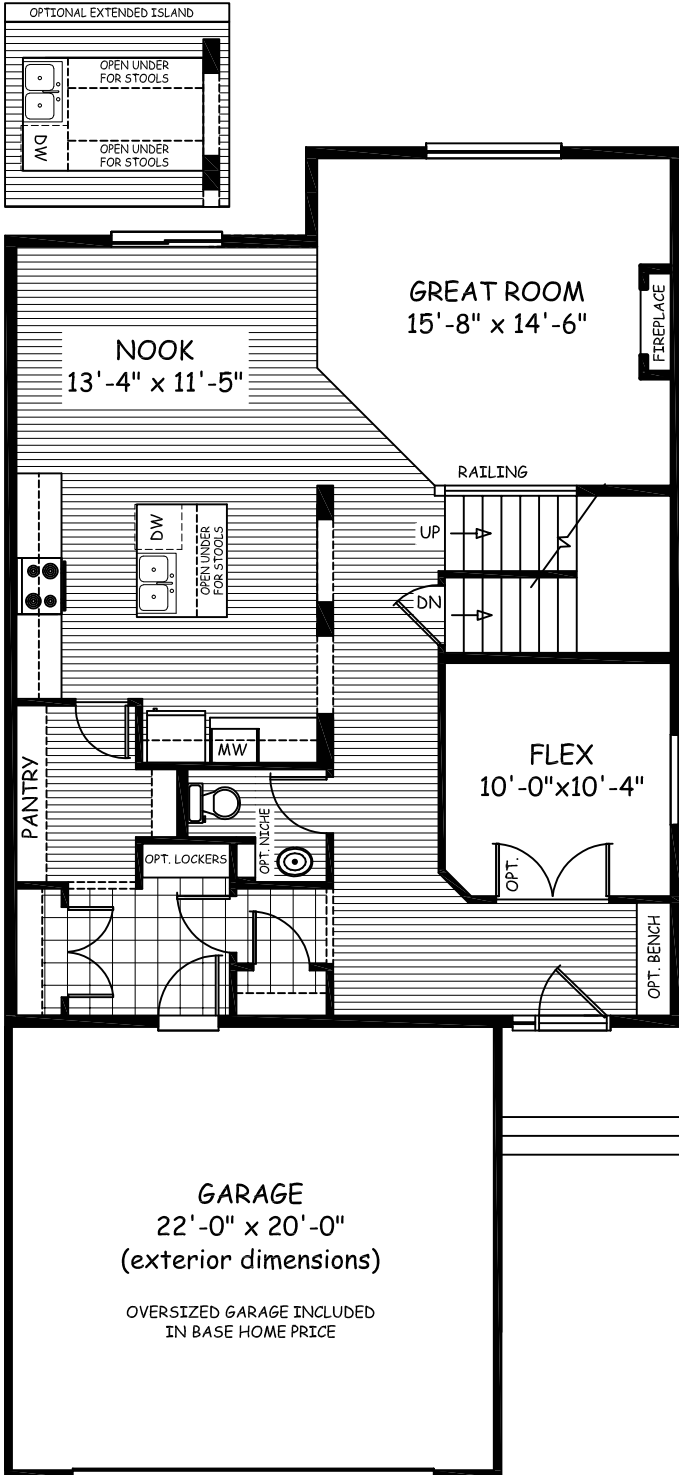

DOUGLAS HOMES
— PERFECT FIT —

Monte Carlo 4

2486 sqft

Main Floor 1118 sqft

Upper Floor 1368 sqft

30.04-19.59

douglashomes.net 717-0505

Artist's representation, may not be exactly as shown - all dimensions are approximate
All designs and plans are the exclusive property of Douglas Homes Ltd.