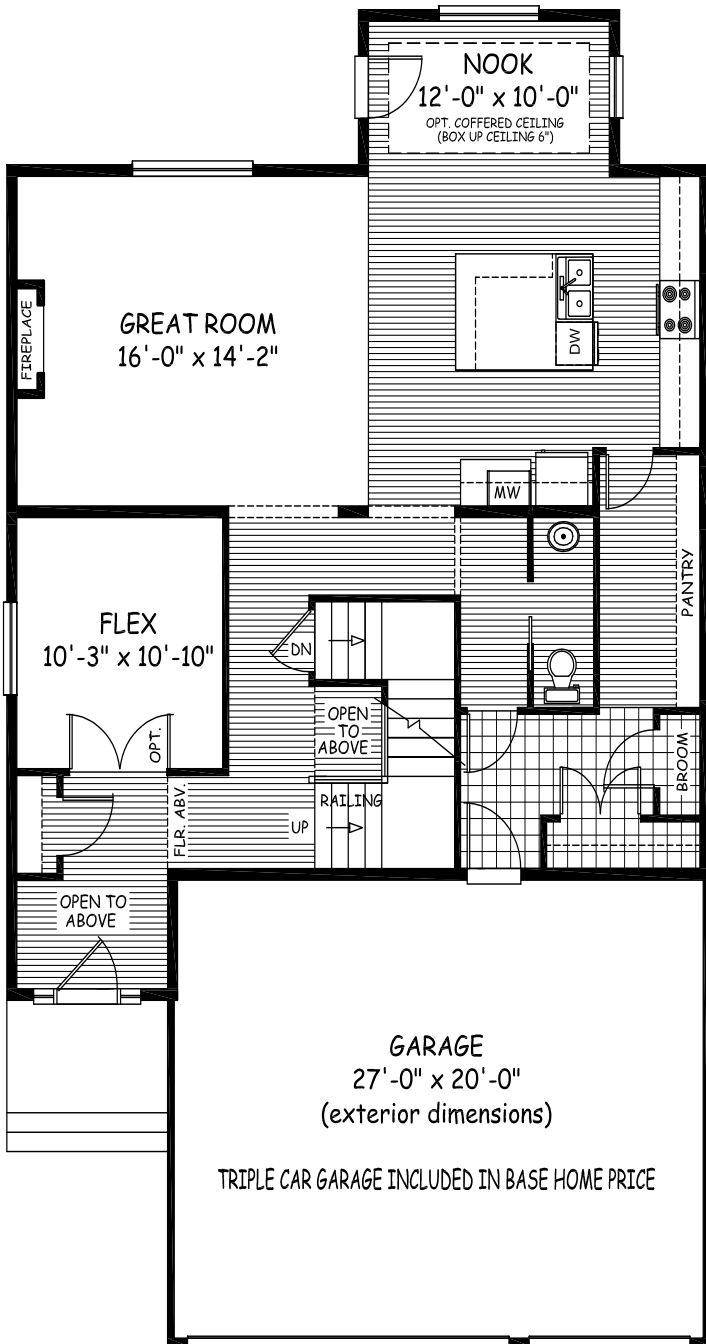

DOUGLAS HOMES
PERFECT FIT

Mediterranean

2593 sqft

Main Floor 1207 sqft

Upper Floor 1386 sqft

35.11-19.57-6

douglashomes.net 403-717-0505

Artist's representation, may not be exactly as shown - all dimensions are approximate
All designs and plans are the exclusive property of Douglas Homes Ltd.