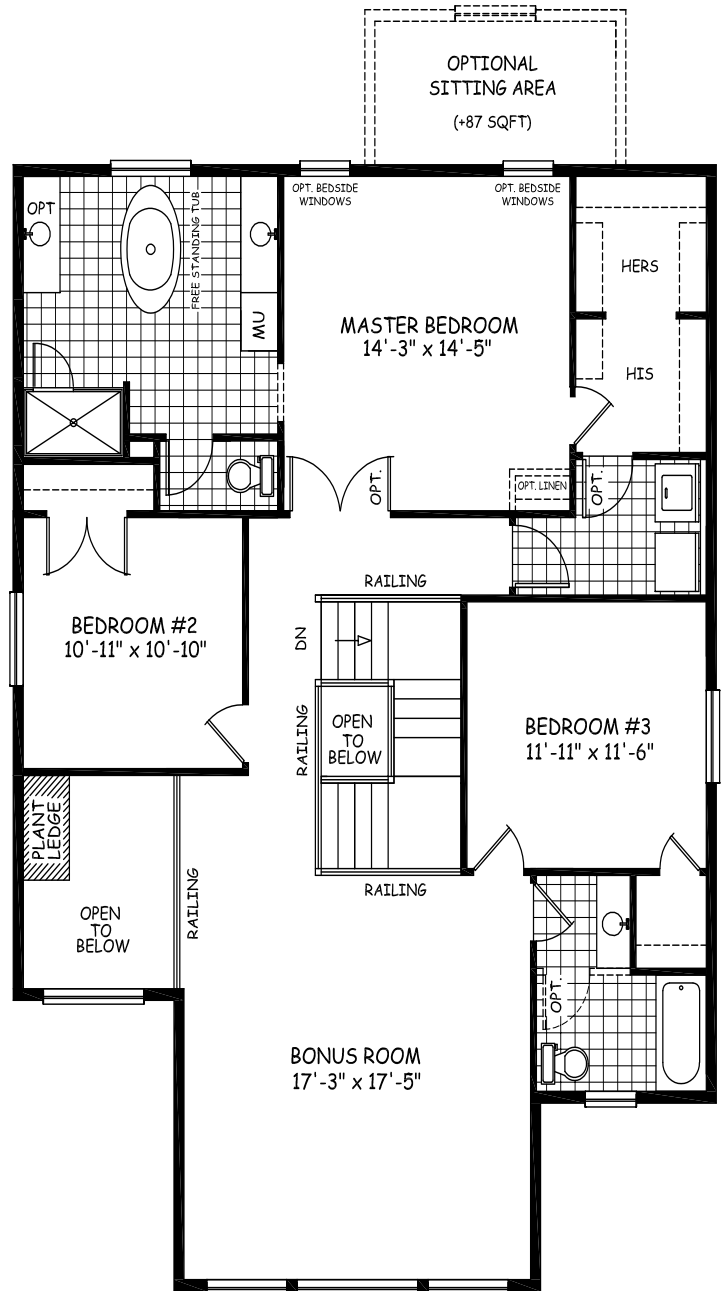

DOUGLAS HOMES
PERFECT FIT

Mediterranean

2593 sqft

Main Floor 1207 sqft

Upper Floor 1386 sqft

35.11-19.57-6

douglashomes.net 403-717-0505

Artist's representation, may not be exactly as shown - all dimensions are approximate
All designs and plans are the exclusive property of Douglas Homes Ltd.