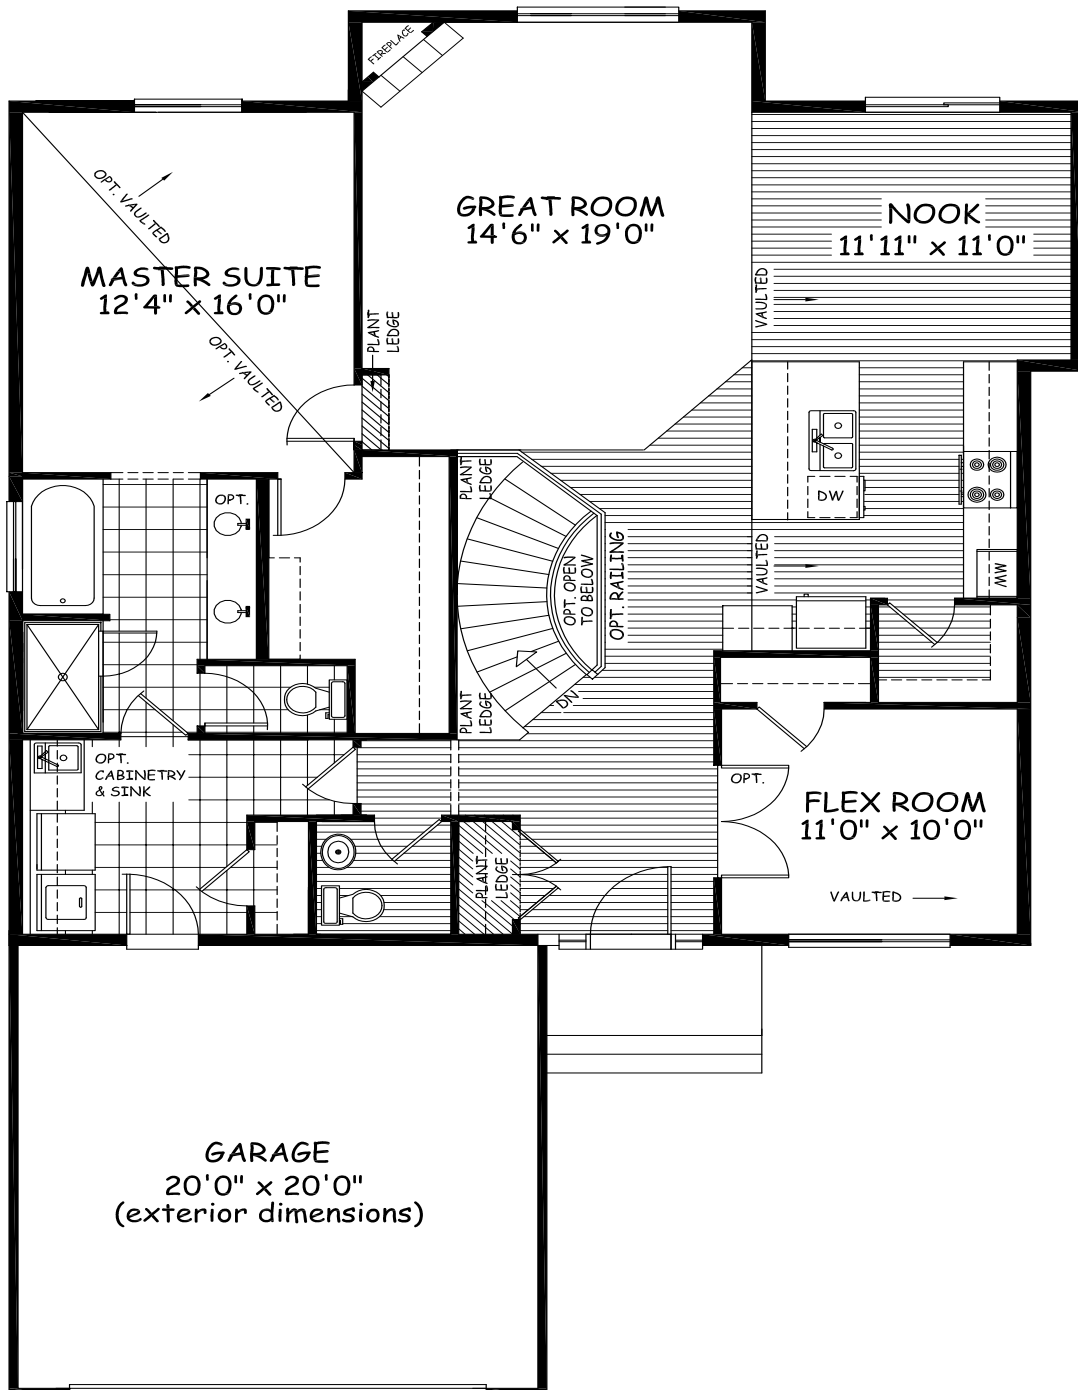

DOUGLAS HOMES
PERFECT FIT

Miami 2

1511 sqft

Main Floor 1511 sqft

40.03-19.61-6