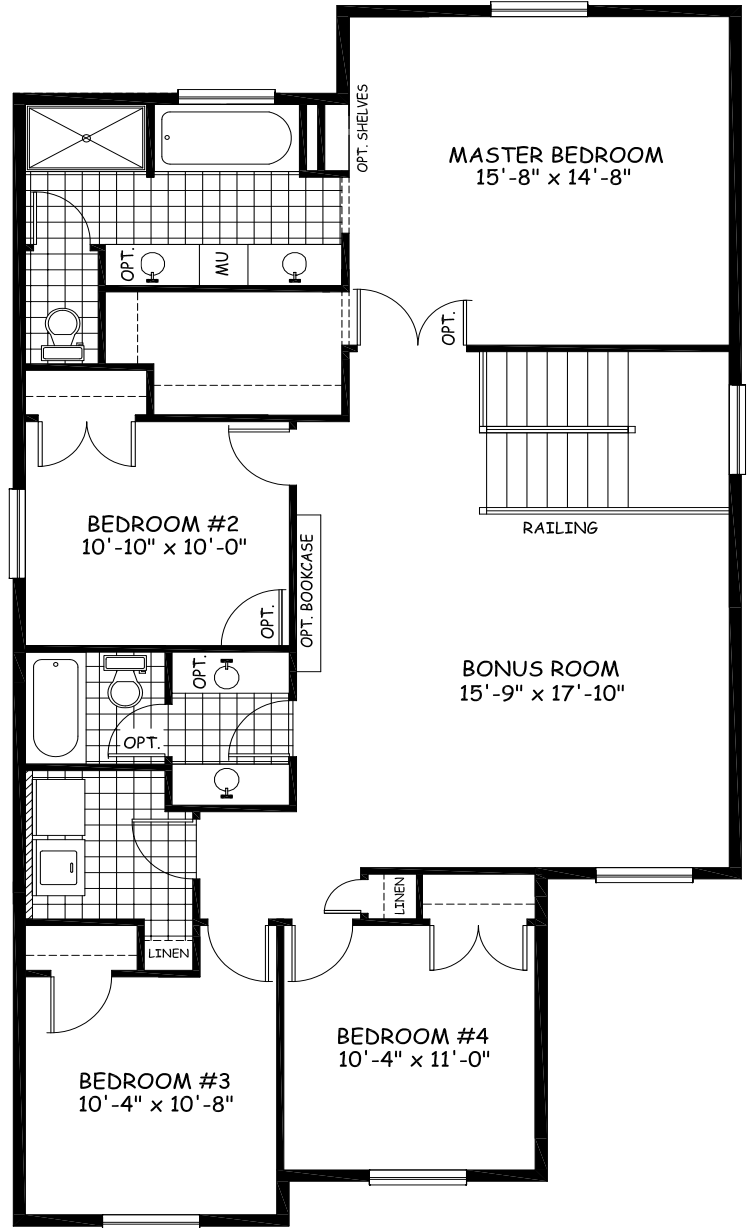

DOUGLAS HOMES
— PERFECT FIT —

Monte Carlo 4

2486 sqft

Main Floor 1118 sqft

Upper Floor 1368 sqft

30.02-14.59

douglasshomes.net 717-0505

Artist's representation, may not be exactly as shown - all dimensions are approximate
All designs and plans are the exclusive property of Douglas Homes Ltd.