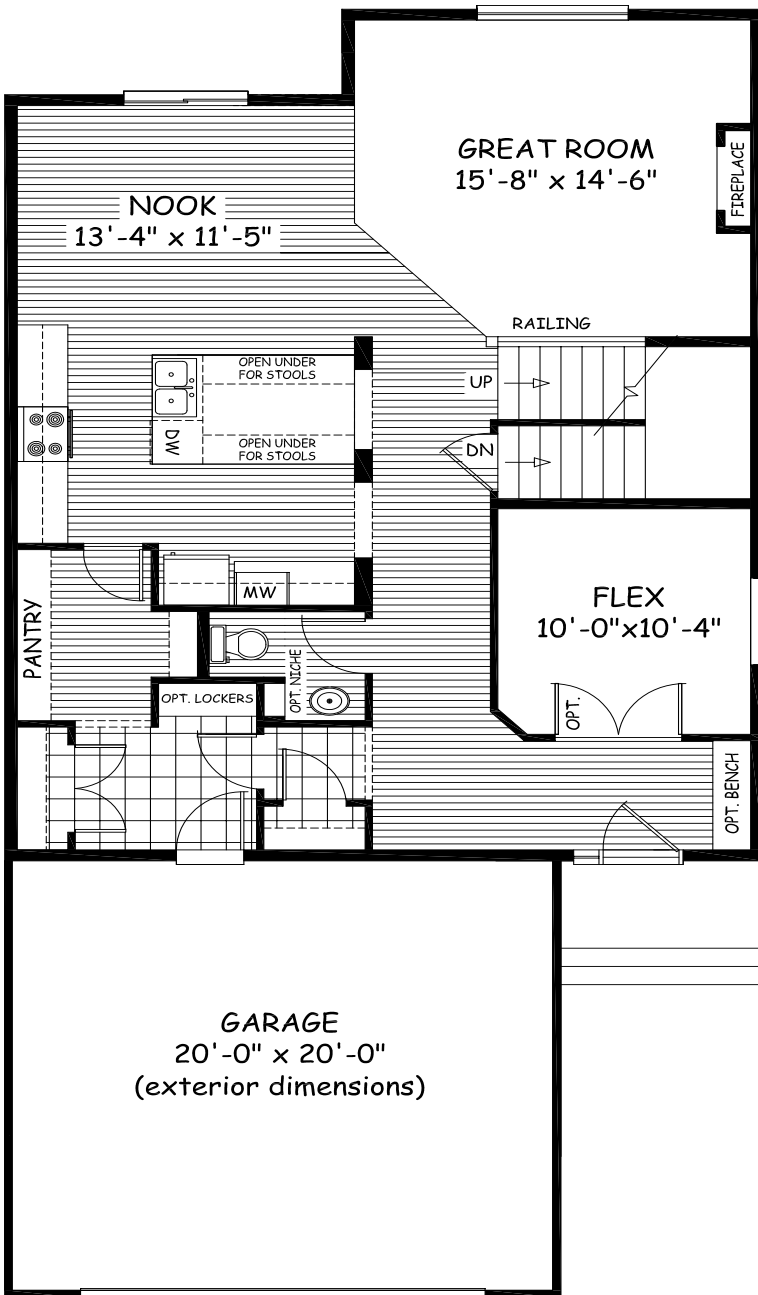

DOUGLAS HOMES
— PERFECT FIT —

Monte Carlo 4

2486 sqft

Main Floor 1118 sqft

Upper Floor 1368 sqft

30.02-14.59

douglasshomes.net 717-0505

Artist's representation, may not be exactly as shown - all dimensions are approximate
All designs and plans are the exclusive property of Douglas Homes Ltd.