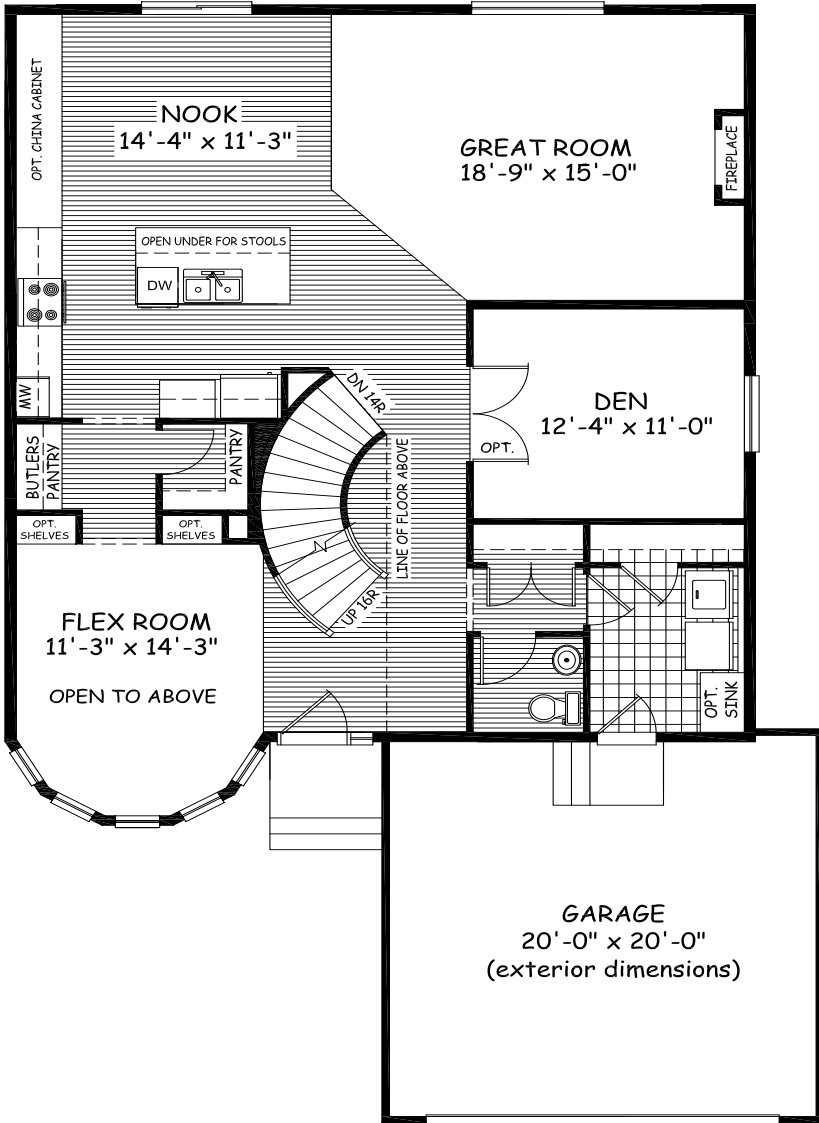

DOUGLAS HOMES
— PERFECT FIT —

Playa Del Carmen 6

2700 sqft

Main Floor 1353 sqft

Upper Floor 1347 sqft

37-1.02-14.58-8

douglashomes.net 717-0505

Artist's representation, may not be exactly as shown - all dimensions are approximate
All designs and plans are the exclusive property of Douglas Homes Ltd.