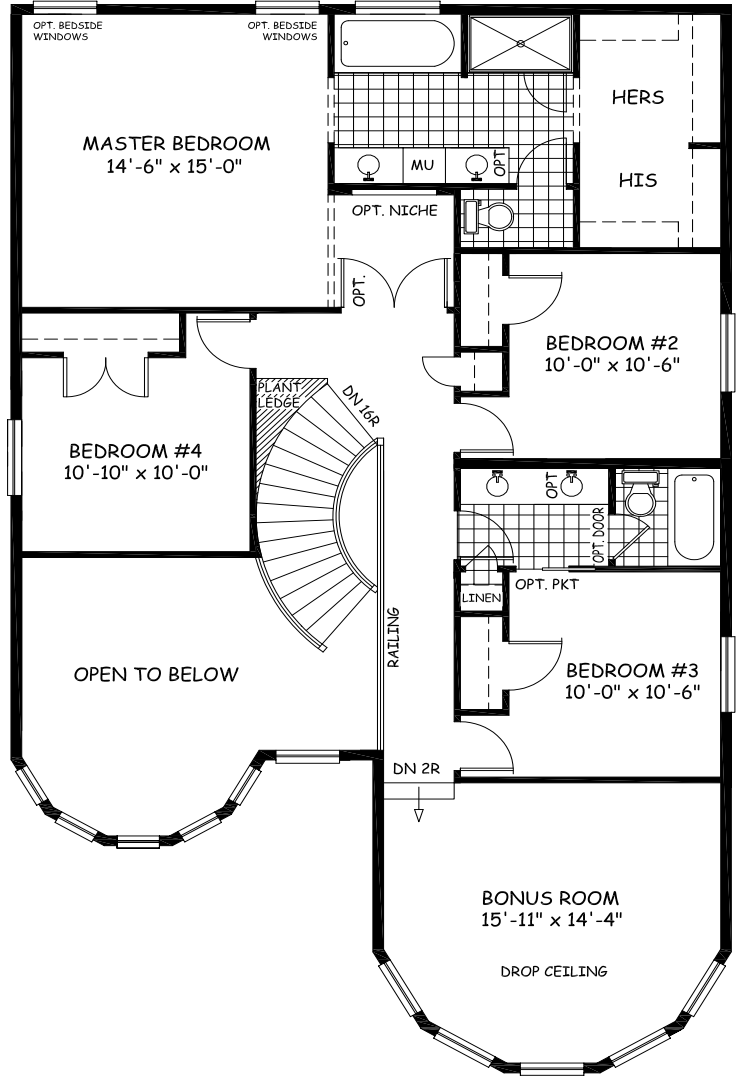

DOUGLAS HOMES
— PERFECT FIT —

Playa Del Carmen 6

2700 sqft

Main Floor 1353 sqft

Upper Floor 1347 sqft

37-1.02-14.58-8

douglashomes.net 717-0505

Artist's representation, may not be exactly as shown - all dimensions are approximate
All designs and plans are the exclusive property of Douglas Homes Ltd.