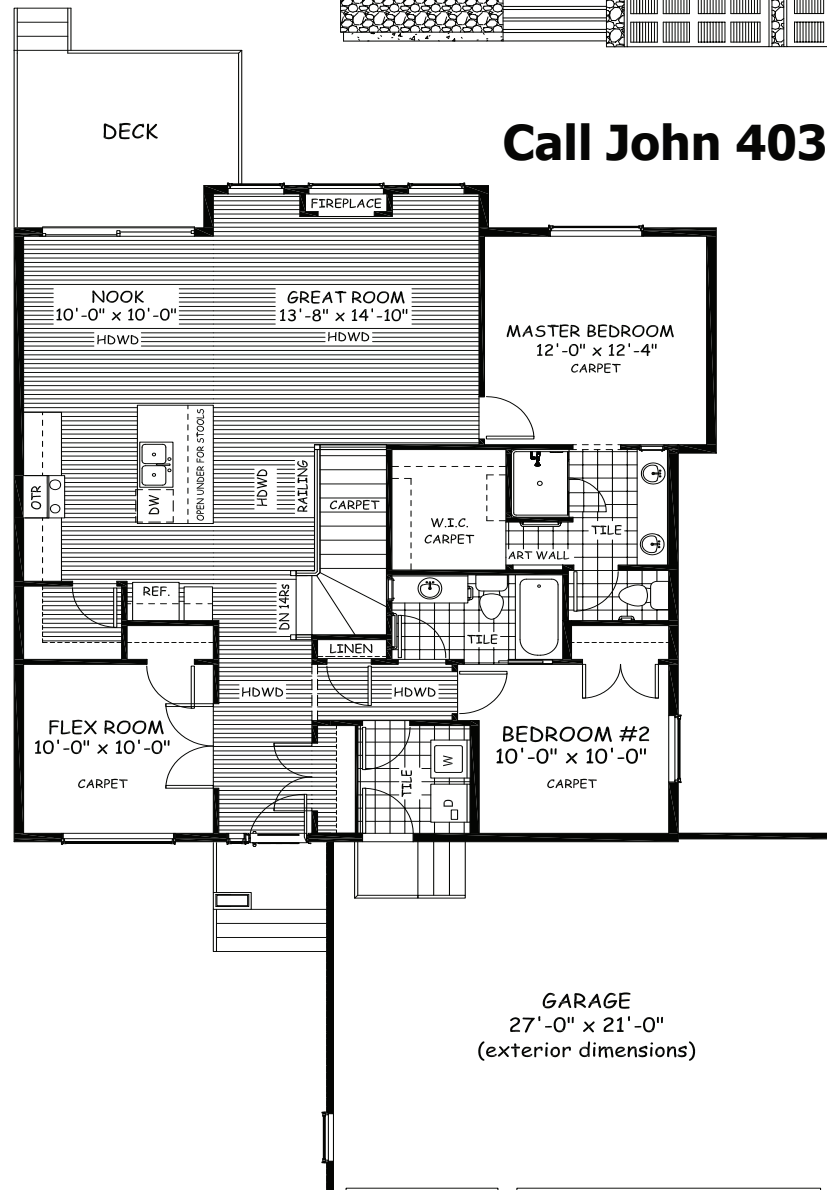

Martinique 4 - 1347 sq.ft.

604 Muirfield Crescent in Lyalta, AB

DOUGLAS HOMES
— PERFECT FIT —

Features

- 2 beds, bungalow, 2 baths, and flex room
- Main floor laundry
- Large kitchen
- Master ensuite has double sinks, and tiled shower
- Boxed in gas fireplace
- Quartz countertops
- Large main floor windows

10' main floor ceilings
Triple car garage

Call John 403.560.4621

www.douglashomes.net

Douglas Homes Ltd

@douglashomesltd

@DouglasHomesLtd