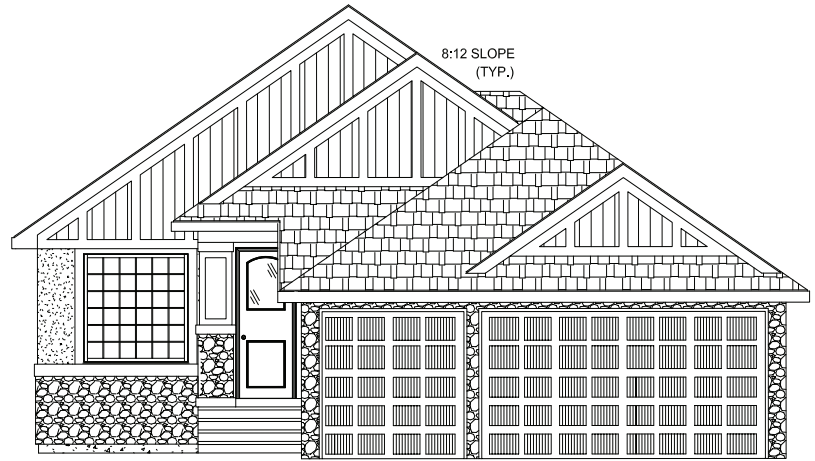

Martinique 4 - 1347 sq.ft.

604 Muirfield Crescent in Lyalta, AB

DOUGLAS HOMES
— PERFECT FIT —

Features

- 2 beds, bungalow, 2 baths, and flex room
- Main floor laundry
- Large kitchen
- Master ensuite has double sinks, and tiled shower
- Boxed in gas fireplace
- Quartz countertops
- Large main floor windows

10' main floor ceilings
Triple car garage

Call John 403.560.4621

www.douglashomes.net

Douglas Homes Ltd

@douglashomesltd

@DouglasHomesLtd