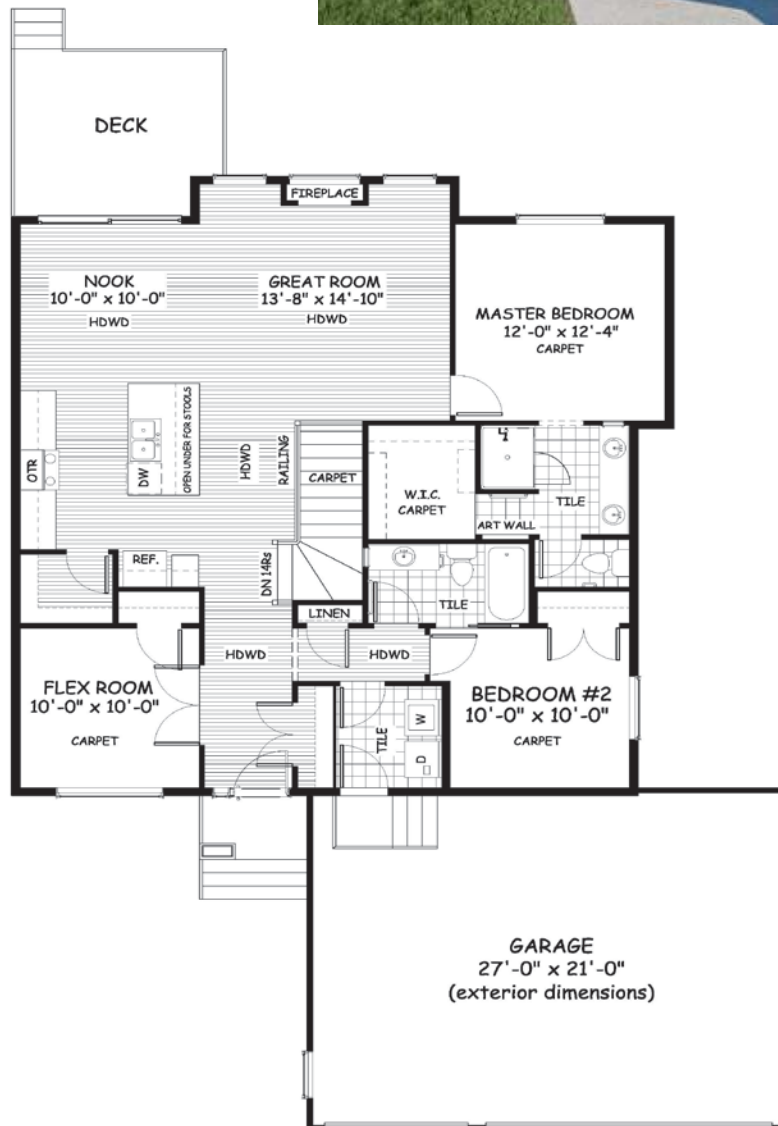

Martinique 4 - 1347 sq.ft.

604 Muirfield Crescent in Lyalta, AB

DOUGLAS HOMES
— PERFECT FIT —

Features

- 2 beds, bungalow, 2 baths, and flex room
- Main floor laundry
- Large kitchen
- Master ensuite has double sinks, and tiled shower
- Boxed in gas fireplace
- Quartz countertops
- Large main floor windows

10' main floor ceilings

Triple car garage

www.douglashomes.net

Douglas Homes Ltd

@douglashomesltd

@DouglasHomesLtd

Artist's representation, may not be exactly as shown - all dimensions are approximate. Douglas Homes reserves the right to make changes/substitutions to improve this home while under construction. Pricing is subject to change without notice and is valid only on the day of issue. All designs and plans are the exclusive property of Douglas Homes Ltd.