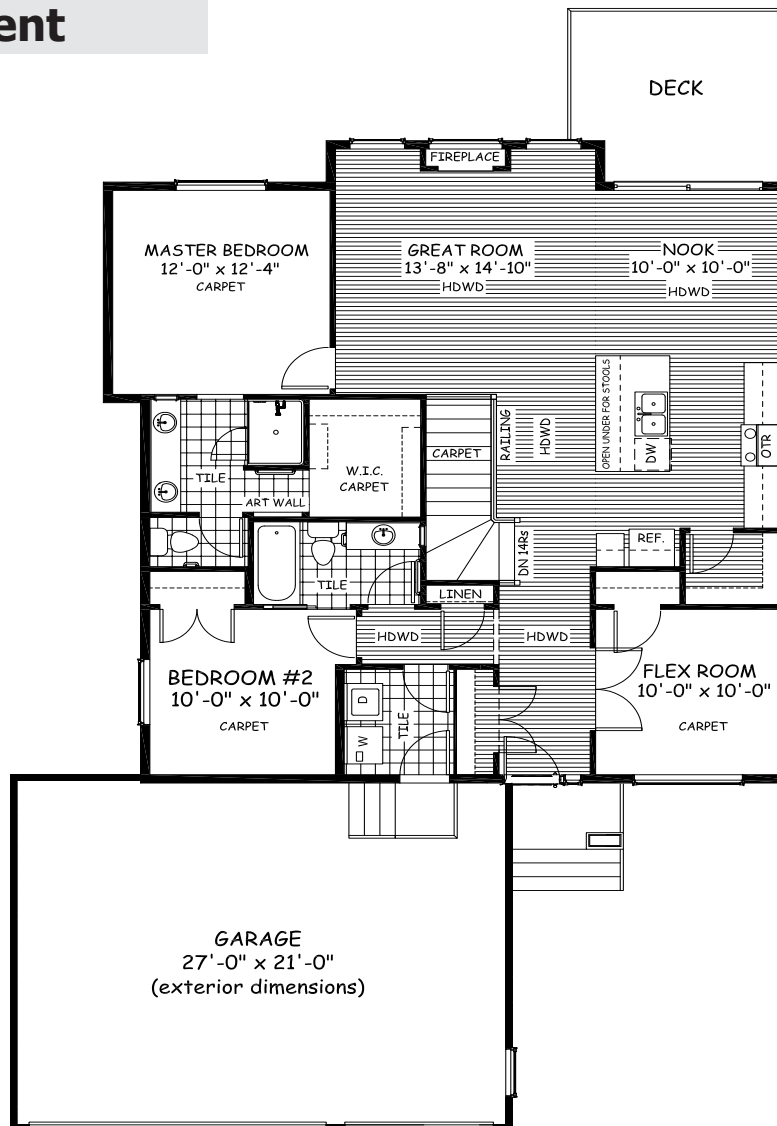

# Martinique 4 - 1347 sq.ft.

8 Muirfield Close in Lyalta, AB

DOUGLAS HOMES  
— PERFECT FIT —

Price Includes Lot and GST

## Features

- 2 beds, bungalow, 2 baths, and flex room
- Main floor laundry
- Large kitchen
- Master ensuite has double sinks, and tiled shower
- Boxed in gas fireplace
- Quartz countertops
- Large main floor windows

**10' main floor ceilings**

**Triple car garage**

**Walkout basement**

[www.douglashomes.net](http://www.douglashomes.net)

Douglas Homes Ltd

@douglashomesltd

@DouglasHomesLtd

Artist's representation, may not be exactly as shown - all dimensions are approximate. Douglas Homes reserves the right to make changes/substitutions to improve this home while under construction. Pricing is subject to change without notice and is valid only on the day of issue. All designs and plans are the exclusive property of Douglas Homes Ltd.