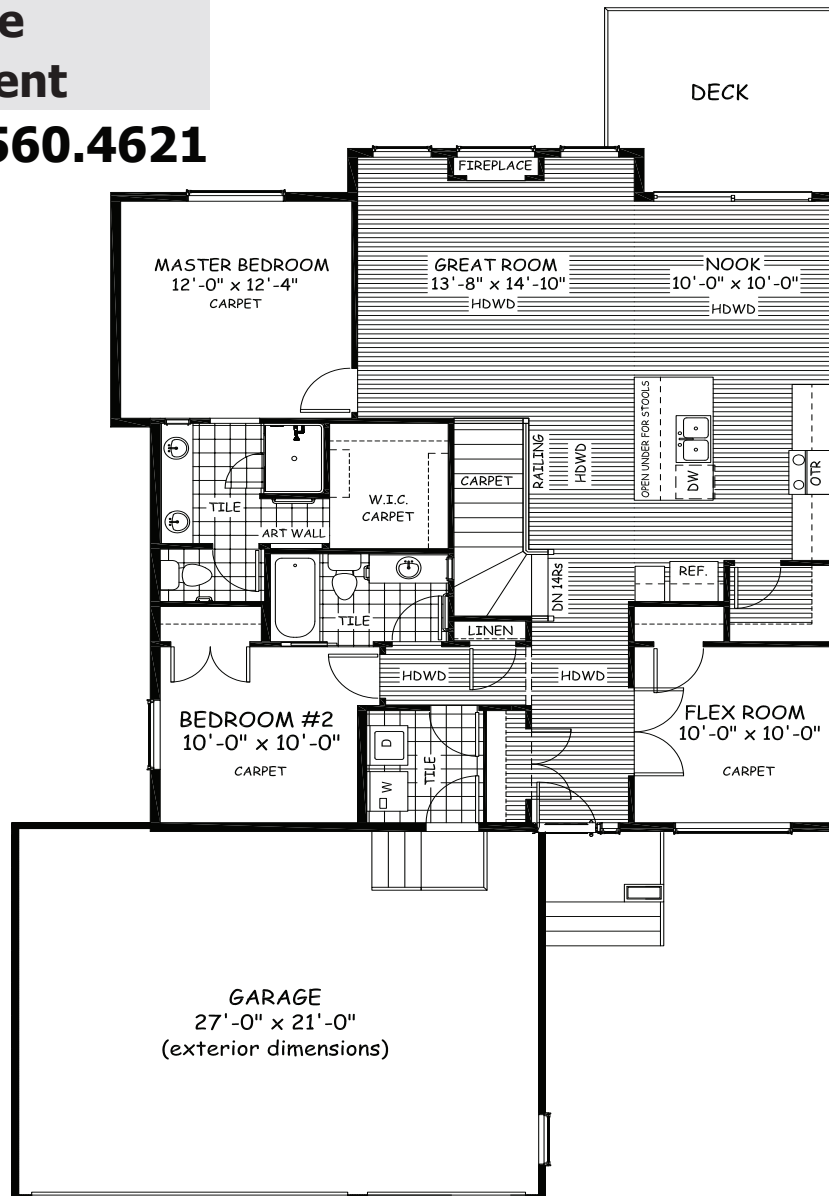

Martinique 4 - 1347 sq.ft.

8 Muirfield Close in Lyalta, AB

DOUGLAS HOMES
— PERFECT FIT —

Features

- 2 beds, bungalow, 2 baths, and flex room
- Main floor laundry
- Large kitchen
- Master ensuite has double sinks, and tiled shower
- Boxed in gas fireplace
- Quartz countertops
- Large main floor windows

10' main floor ceilings

Triple car garage

Walkout basement

Call John 403.560.4621

www.douglashomes.net

Douglas Homes Ltd

@douglashomesLtd

@DouglasHomesLtd