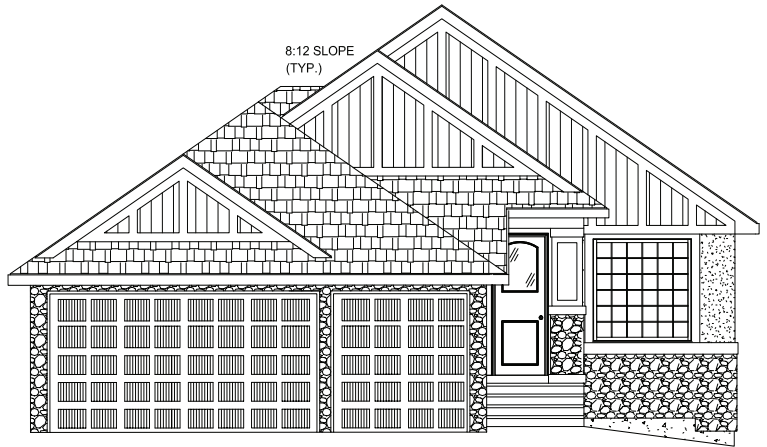

Martinique 4 - 1347 sq.ft.

8 Muirfield Close in Lyalta, AB

DOUGLAS HOMES
— PERFECT FIT —

Features

- 2 beds, bungalow, 2 baths, and flex room
- Main floor laundry
- Large kitchen
- Master ensuite has double sinks, and tiled shower
- Boxed in gas fireplace
- Quartz countertops
- Large main floor windows

10' main floor ceilings

Triple car garage

Walkout basement

Call John 403.560.4621

www.douglashomes.net

Douglas Homes Ltd

@douglashomesLtd

@DouglasHomesLtd