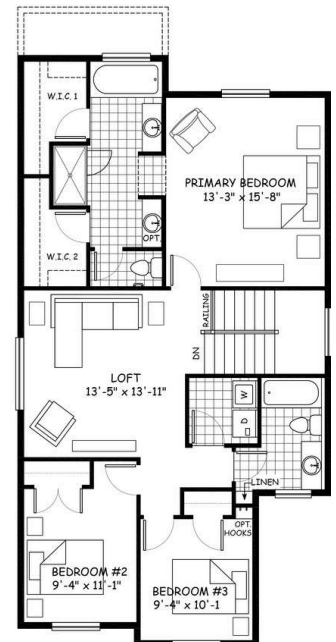

Mount Rundle 1

2010 sq ft

3 Bedrooms

2.5 Bathrooms

26' Wide

NOTES

MAIN
933 sq ft

UPPER
1077 sq ft