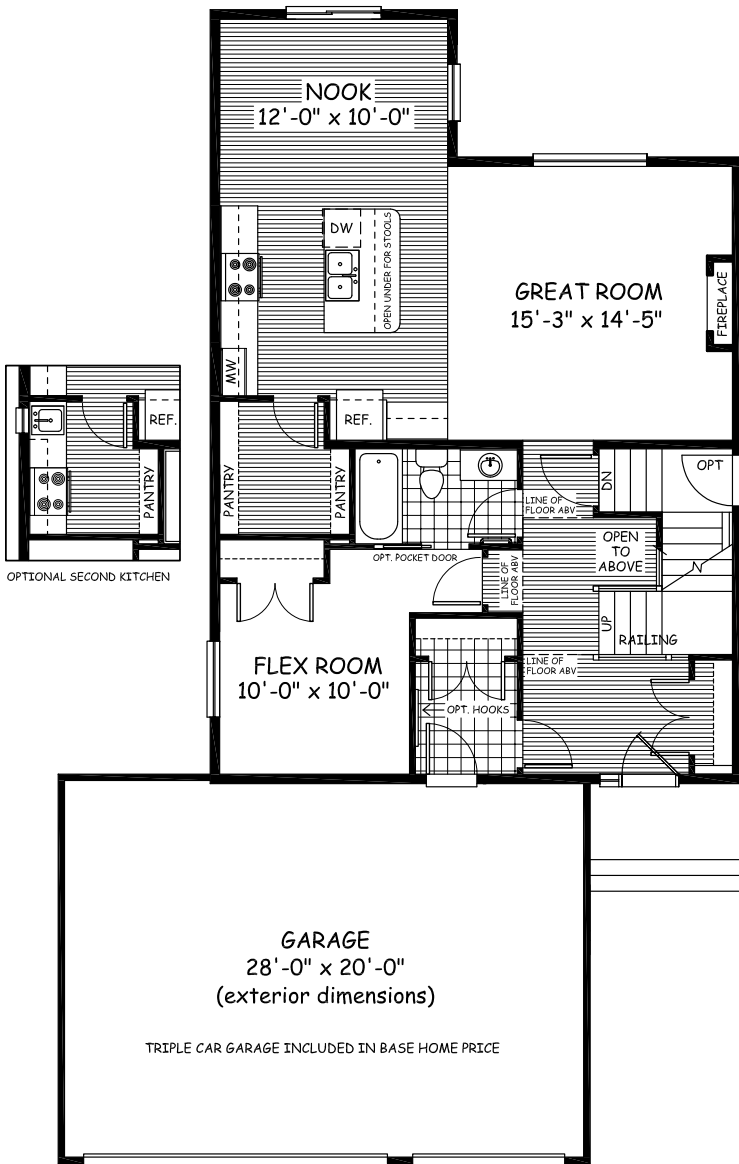

DOUGLAS HOMES
PERFECT FIT

Scottsdale

2221 sqft

Main Floor 1025 sqft

Upper Floor 1196 sqft

36.05-17.60-9

douglashomes.net 403-717-0505

Artist's representation, may not be exactly as shown - all dimensions are approximate
All designs and plans are the exclusive property of Douglas Homes Ltd.