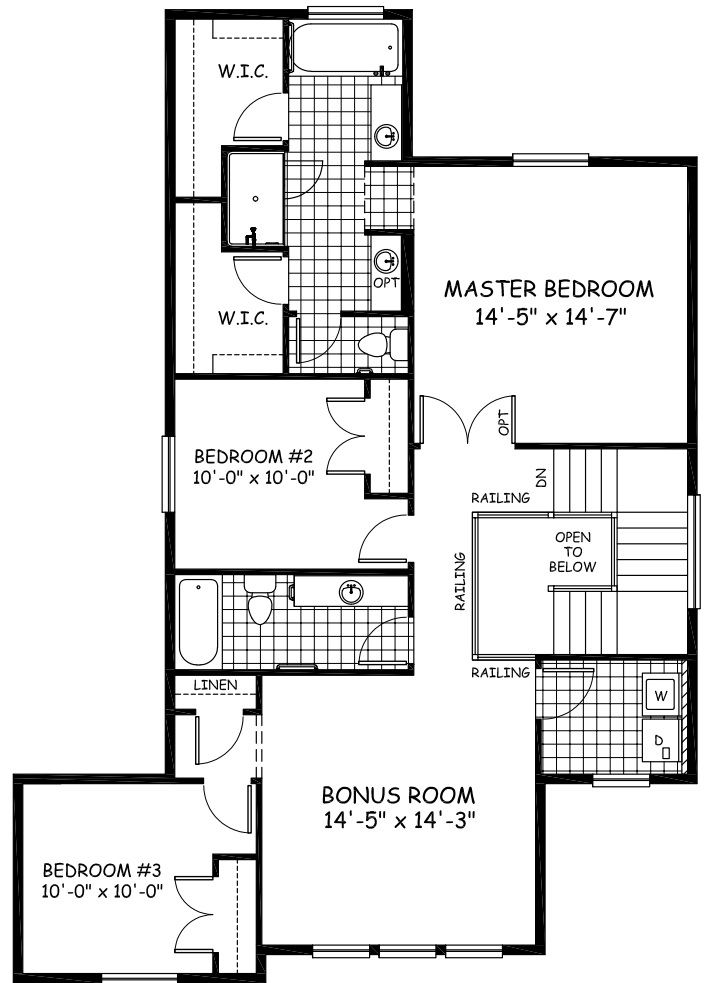

DOUGLAS HOMES
PERFECT FIT

Scottsdale

2221 sqft

Main Floor 1025 sqft

Upper Floor 1196 sqft

36.05-17.60-9

douglashomes.net 403-717-0505

Artist's representation, may not be exactly as shown - all dimensions are approximate
All designs and plans are the exclusive property of Douglas Homes Ltd.