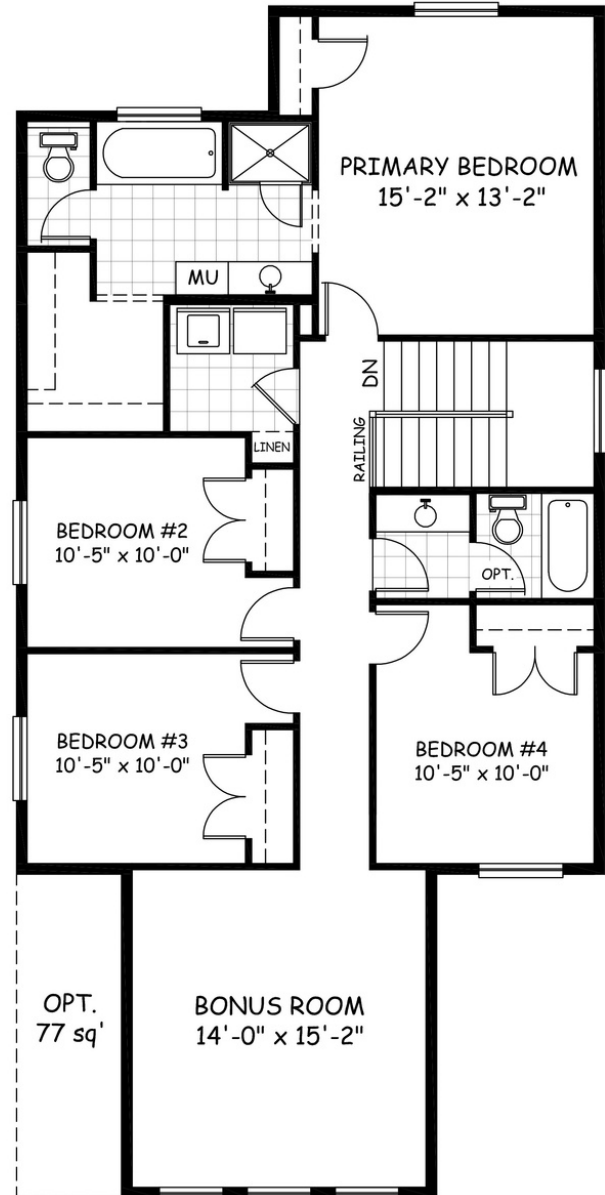

the Rhodes 3

2290
sq.ft.

4 bedrooms

2.5 bathrooms

28' wide

NOTES:

Artist's representation, may not be exactly as shown - all dimensions are approximate. All plans/designs are the exclusive property of Douglas Homes Ltd. Prices are subject to change without notice.

the Rhodes 3

2290 sq.ft.

28' wide
58' long

MAIN

1032 sq.ft.

UPPER

1258 sq.ft.

June 2021. Artists's representation, may not be exactly as shown and all dimensions are approximate. All plans/designs are the exclusive property of Douglas Homes Ltd. Prices are subject to change without notice.