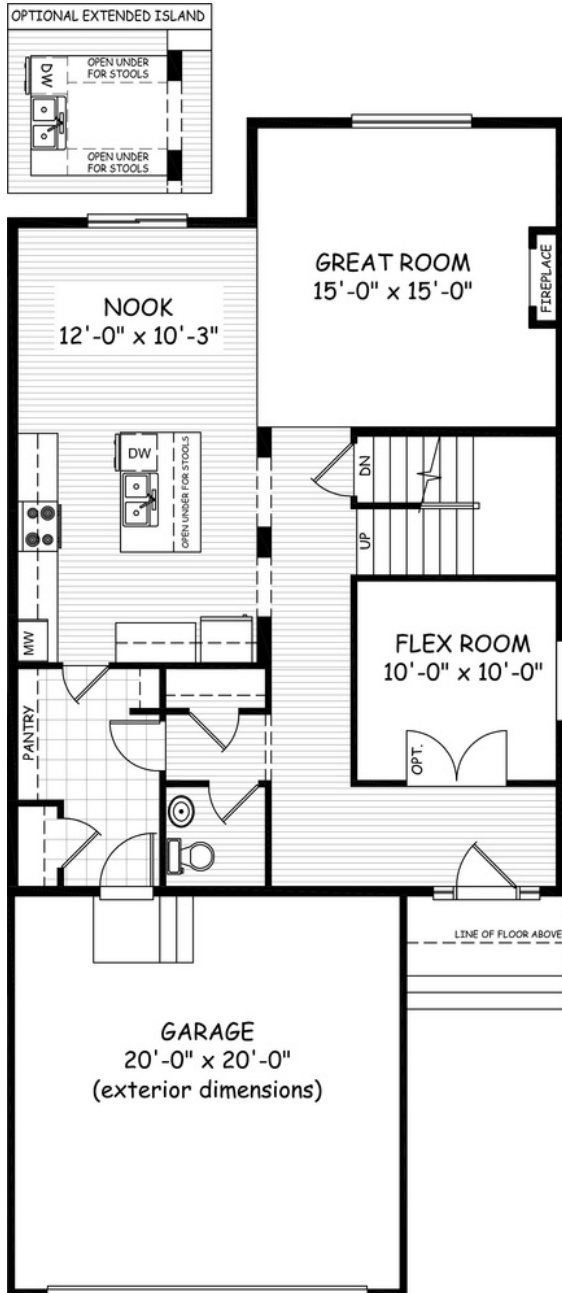

the Rhodes 3

2290
sq.ft.

4 bedrooms

2.5 bathrooms

28' wide

NOTES:

Artist's representation, may not be exactly as shown - all dimensions are approximate. All plans/designs are the exclusive property of Douglas Homes Ltd. Prices are subject to change without notice.

the Rhodes 3

2290 sq.ft.

28' wide
58' long

MAIN

1032 sq.ft.

UPPER

1258 sq.ft.

June 2021. Artists's representation, may not be exactly as shown and all dimensions are approximate. All plans/designs are the exclusive property of Douglas Homes Ltd. Prices are subject to change without notice.