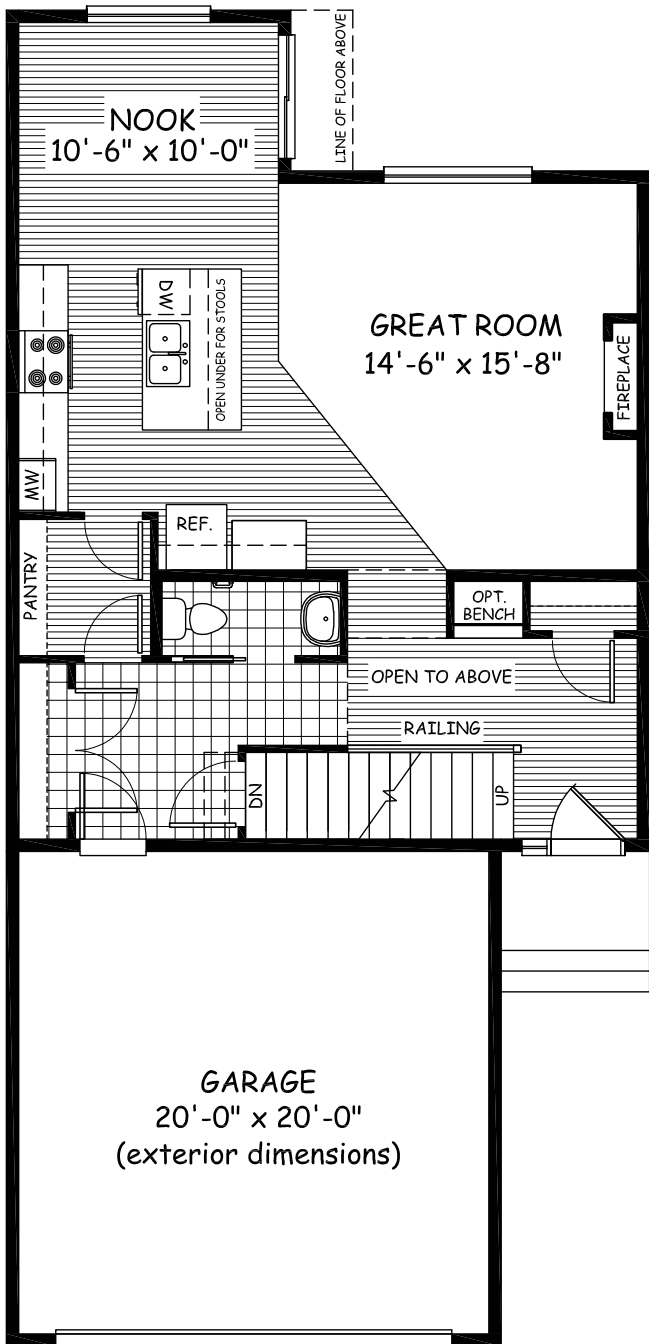

DOUGLAS HOMES
PERFECT FIT

Grand Valley

1853 sqft

Main Floor 790 sqft

Upper Floor 1063 sqft

26.09-18.54

douglashomes.net 403-717-0505

Artist's representation, may not be exactly as shown - all dimensions are approximate
All designs and plans are the exclusive property of Douglas Homes Ltd.