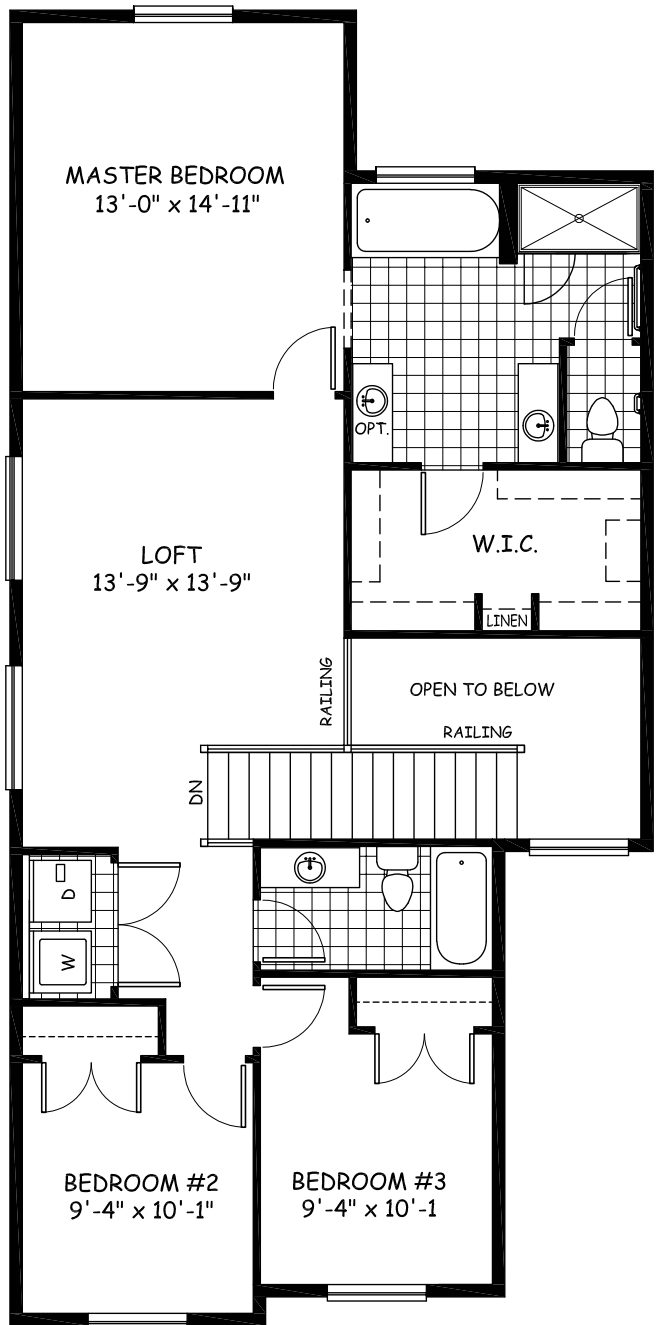

DOUGLAS HOMES
PERFECT FIT

Grand Valley

1853 sqft

Main Floor 790 sqft

Upper Floor 1063 sqft

26.09-18.54

douglashomes.net 403-717-0505

Artist's representation, may not be exactly as shown - all dimensions are approximate
All designs and plans are the exclusive property of Douglas Homes Ltd.