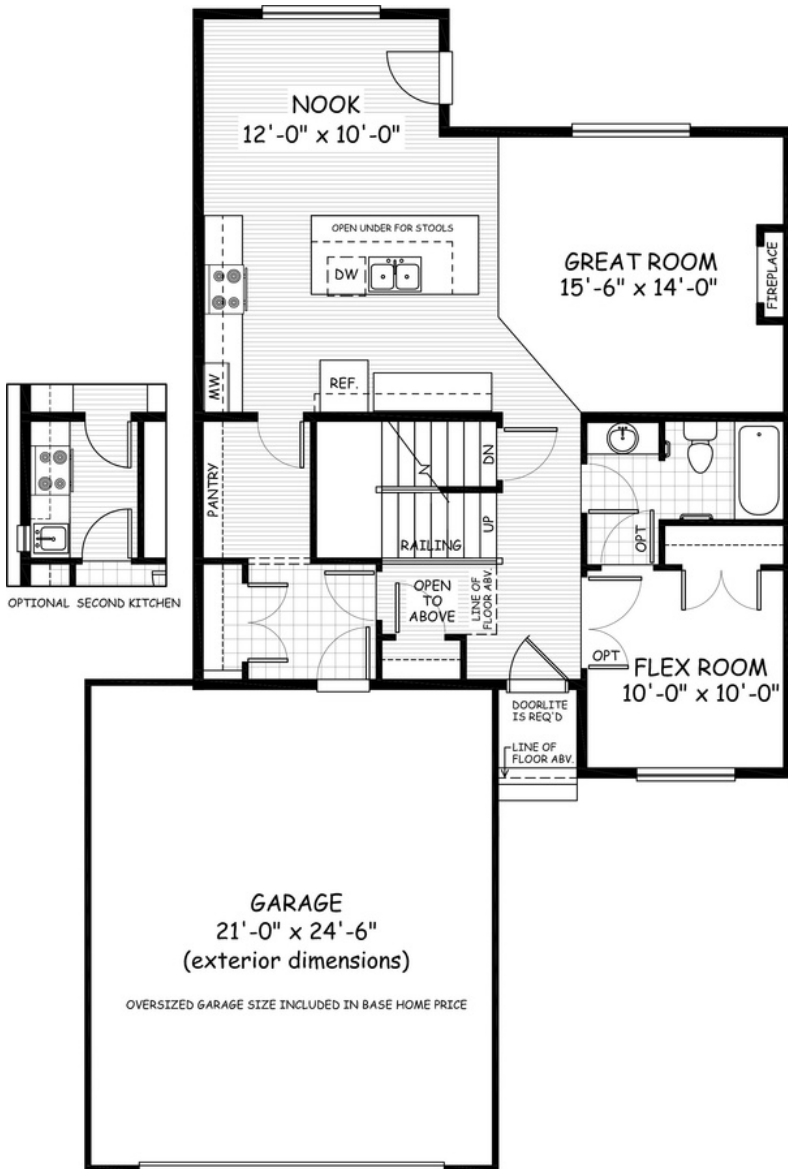

the Rochester

2320
sq.ft.

4 bedrooms

3 bathrooms

36' wide

NOTES:

Artists's representation, may not be exactly as shown - all dimensions are approximate. All plans/designs are the exclusive property of Douglas Homes Ltd. Prices are subject to change without notice.

the Rochester

2320 sq.ft.

36' wide
59'-1" long

MAIN
1000 sq.ft.

UPPER
1320 sq.ft.

June 2021. Artists's representation, may not be exactly as shown and all dimensions are approximate. All plans/designs are the exclusive property of Douglas Homes Ltd. Prices are subject to change without notice.