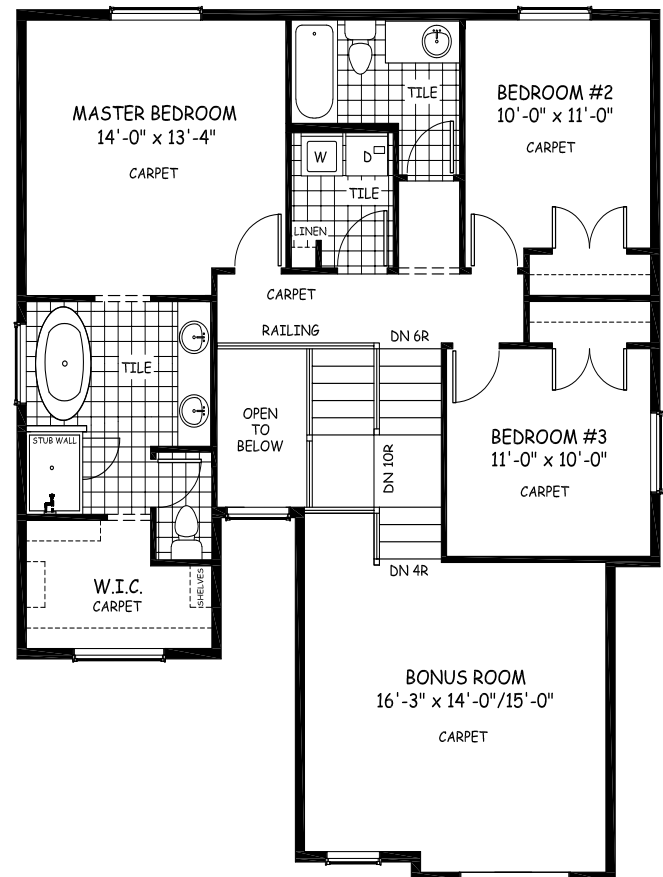

Montana - 2073 sq.ft.

7 Muirfield Close in Lyalta, AB

DOUGLAS HOMES
— PERFECT FIT —

Price Includes Lot and GST

Features

- 3 beds, 2.5 baths, bonus room, flex room
- Upper floor laundry
- Master ensuite has double sinks, fully tiled shower and drop in tub
- Gas fireplace
- 9' main floor ceilings with large windows
- Granite countertops

Triple car garage
Walkout basement

www.douglashomes.net

Douglas Homes Ltd

@douglashomesLtd

@DouglasHomesLtd