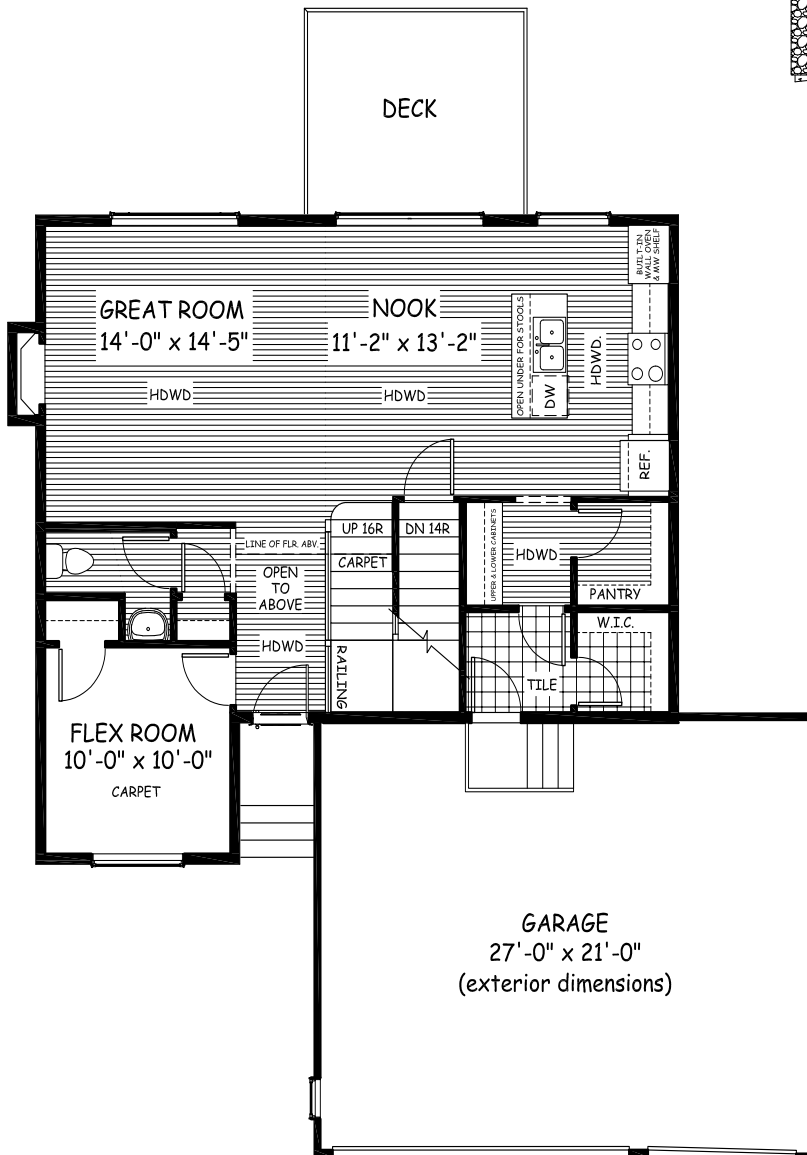

Montana - 2073 sq.ft.

7 Muirfield Close in Lyalta, AB

DOUGLAS HOMES
— PERFECT FIT —

Price Includes Lot and GST

Features

- 3 beds, 2.5 baths, bonus room, flex room
- Upper floor laundry
- Master ensuite has double sinks, fully tiled shower and drop in tub
- Gas fireplace
- 9' main floor ceilings with large windows
- Granite countertops

Triple car garage
Walkout basement

www.douglashomes.net

Douglas Homes Ltd

@douglashomesLtd

@DouglasHomesLtd