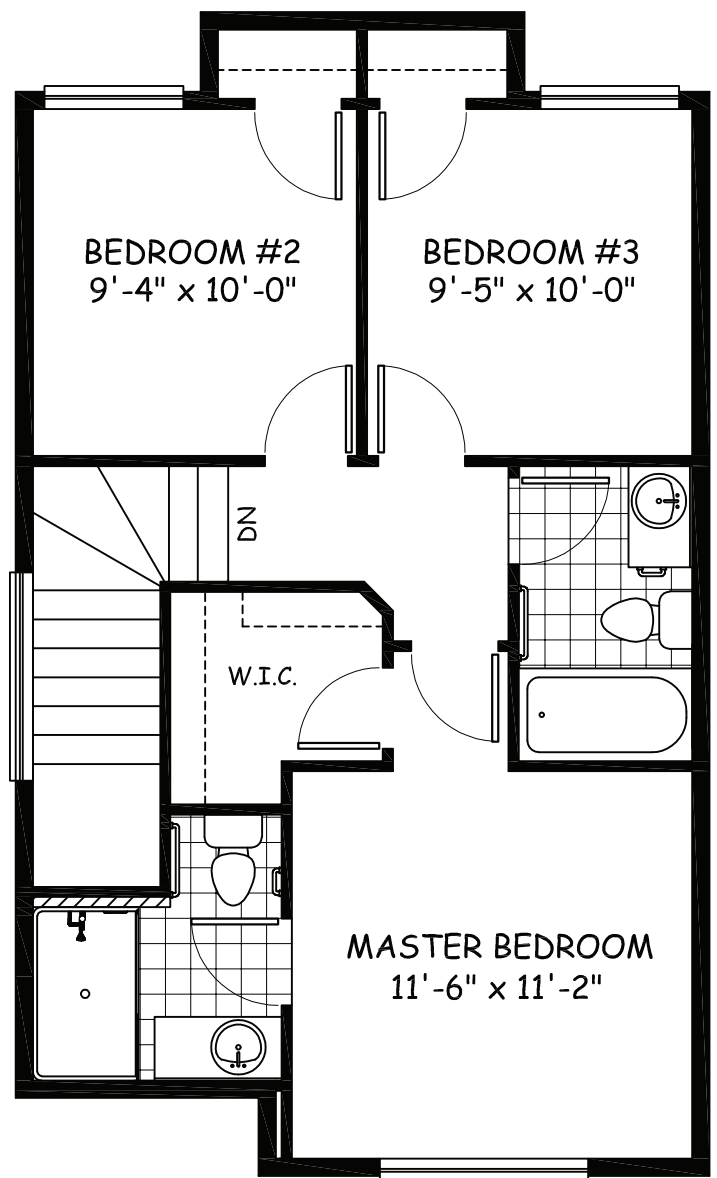

# Glacier

1180 sqft

Main Floor 600 sqft

Upper Floor 580 sqft

20.07-20.33-6