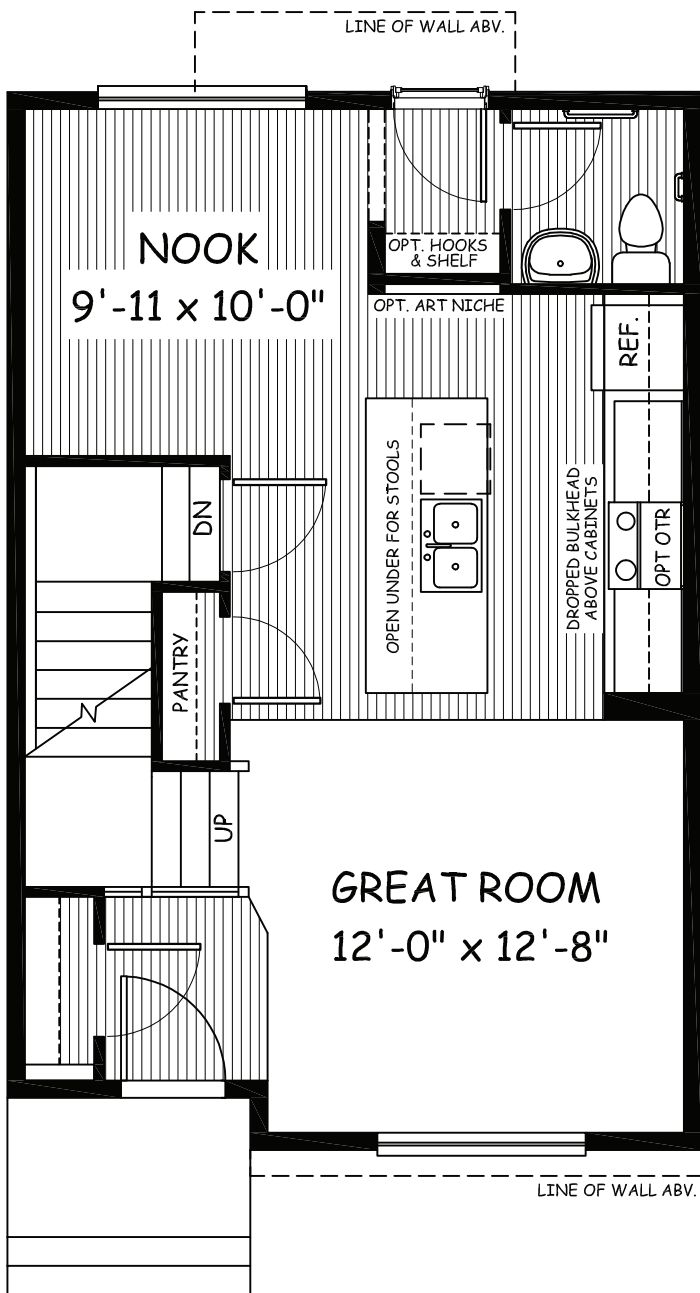

# Glacier

1180 sqft

Main Floor 600 sqft

Upper Floor 580 sqft

20.07-20.33-6