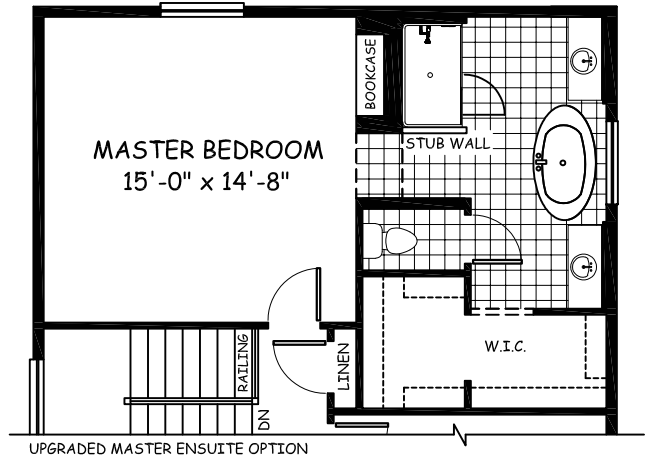

Invermere 1

2016 sqft

Main Floor 826 sq. ft.

Upper Floor 1190 sq. ft.

28.09-18.50-6