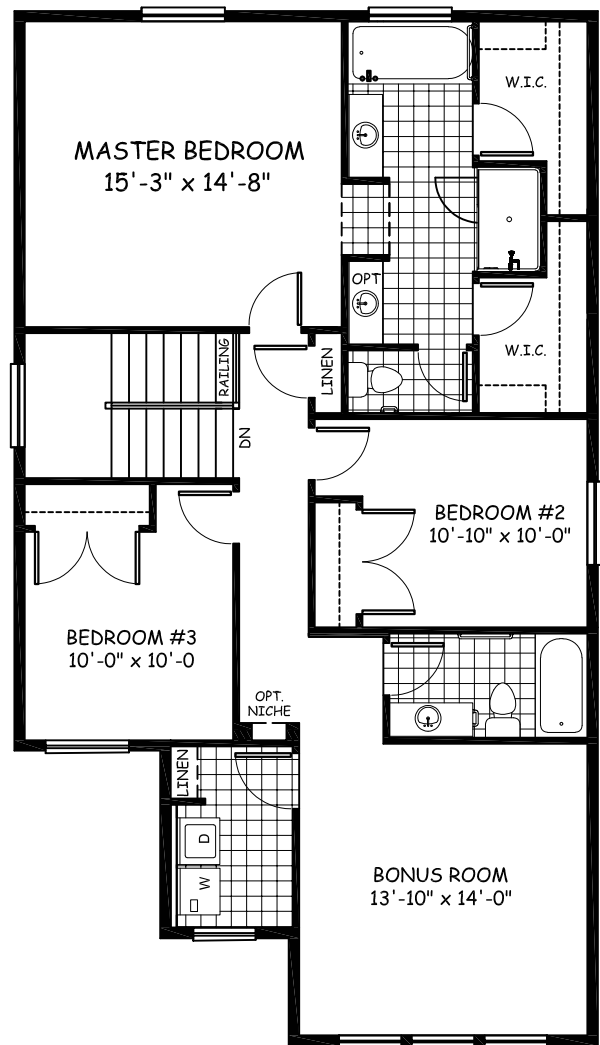

Invermere 1

2016 sqft

Main Floor 826 sq. ft.

Upper Floor 1190 sq. ft.

28.09-18.50-6