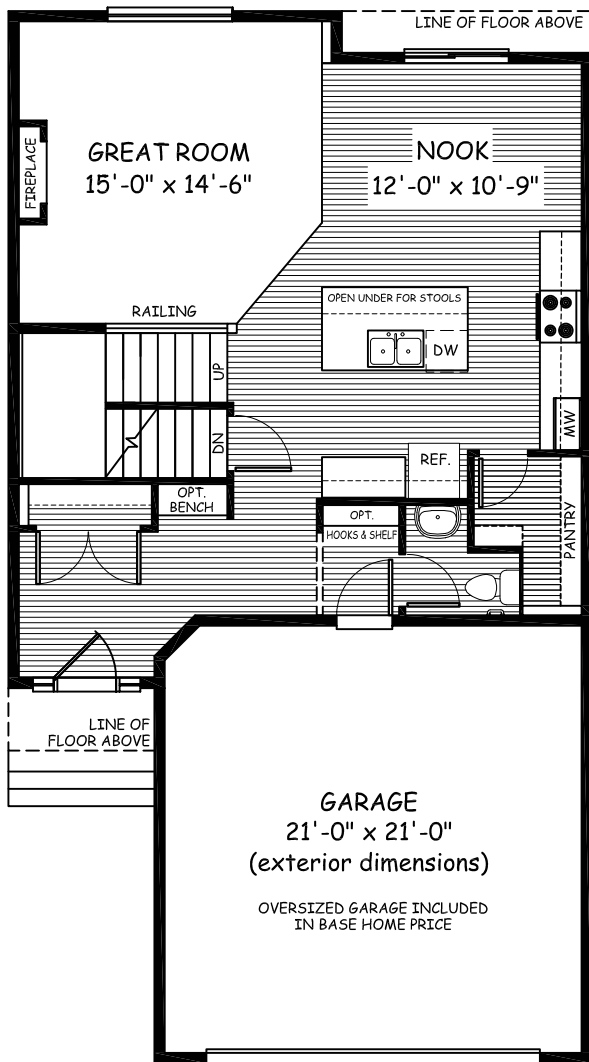

Invermere 1

2016 sqft

Main Floor 826 sq. ft.

Upper Floor 1190 sq. ft.

28.09-18.50-6