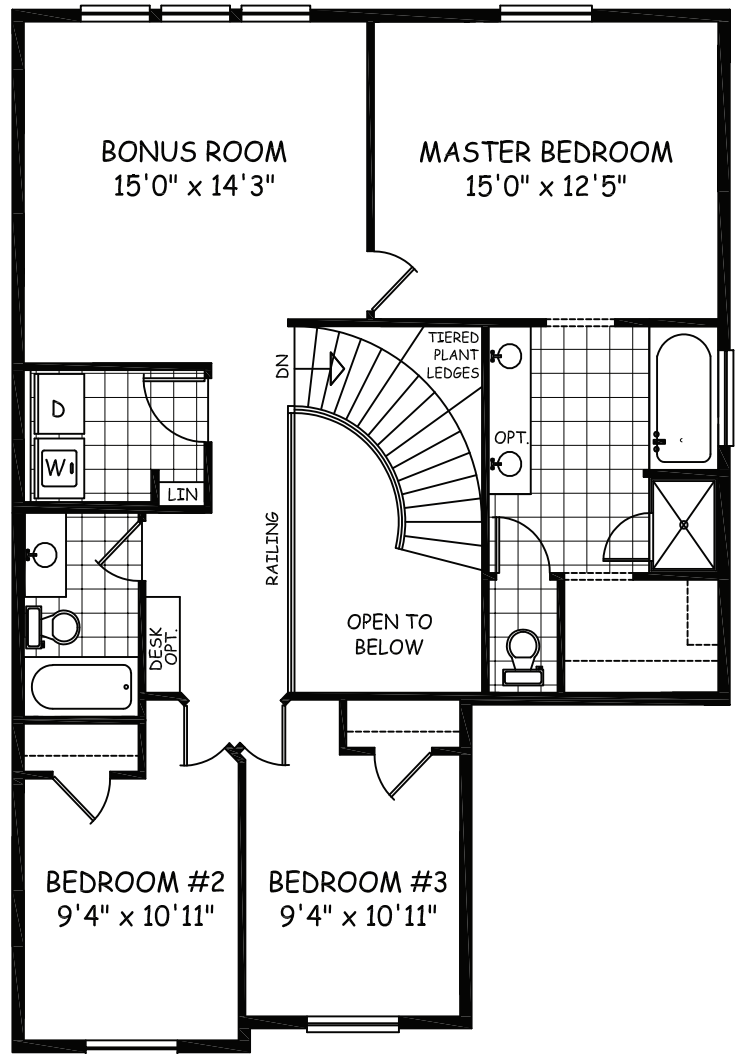

DOUGLAS HOMES  
PERFECT FIT

# Koh Samui 6

2070 sqft

Main Floor 994 sqft

Upper Floor 1076 sqft

31.03-04-18-53.6

douglashomes.net 403-717-0505

Artist's representation, may not be exactly as shown - all dimensions are approximate  
All designs and plans are the exclusive property of Douglas Homes Ltd.