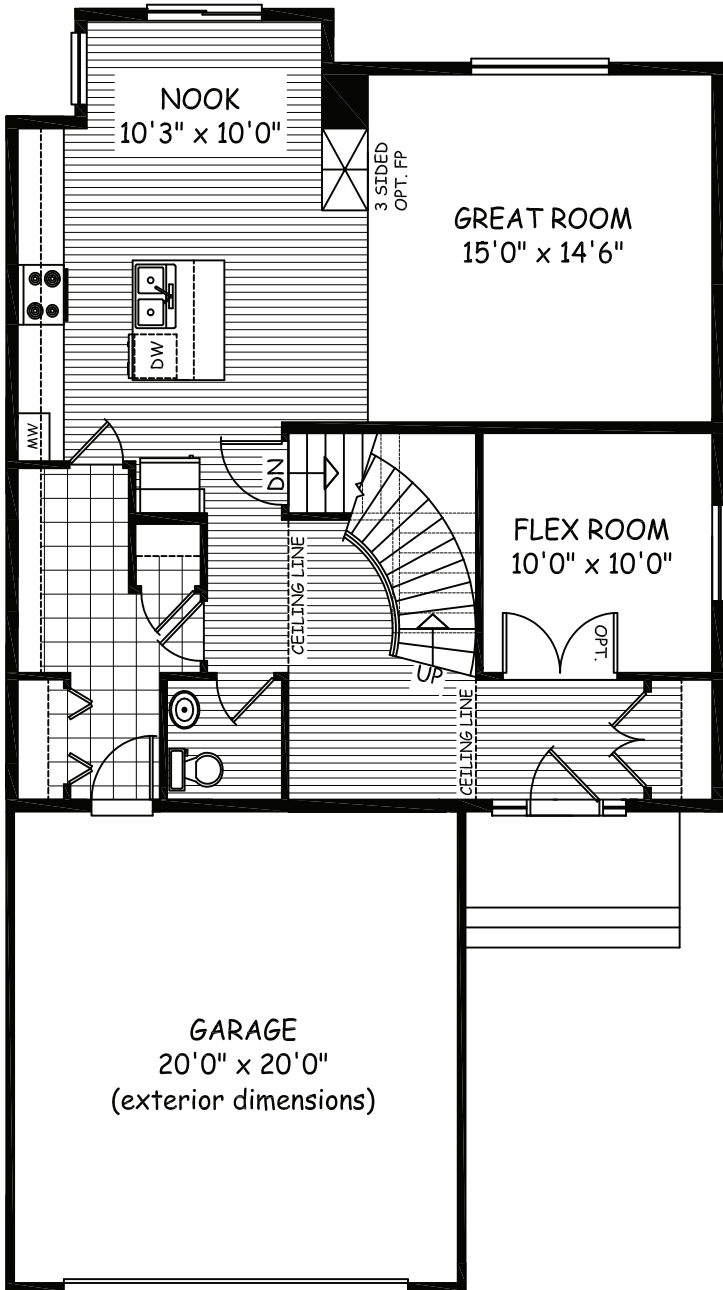

DOUGLAS HOMES  
PERFECT FIT

# Koh Samui 6

2070 sqft

Main Floor 994 sqft

Upper Floor 1076 sqft

31.03-04-18-53.6

douglashomes.net 403-717-0505

Artist's representation, may not be exactly as shown - all dimensions are approximate  
All designs and plans are the exclusive property of Douglas Homes Ltd.