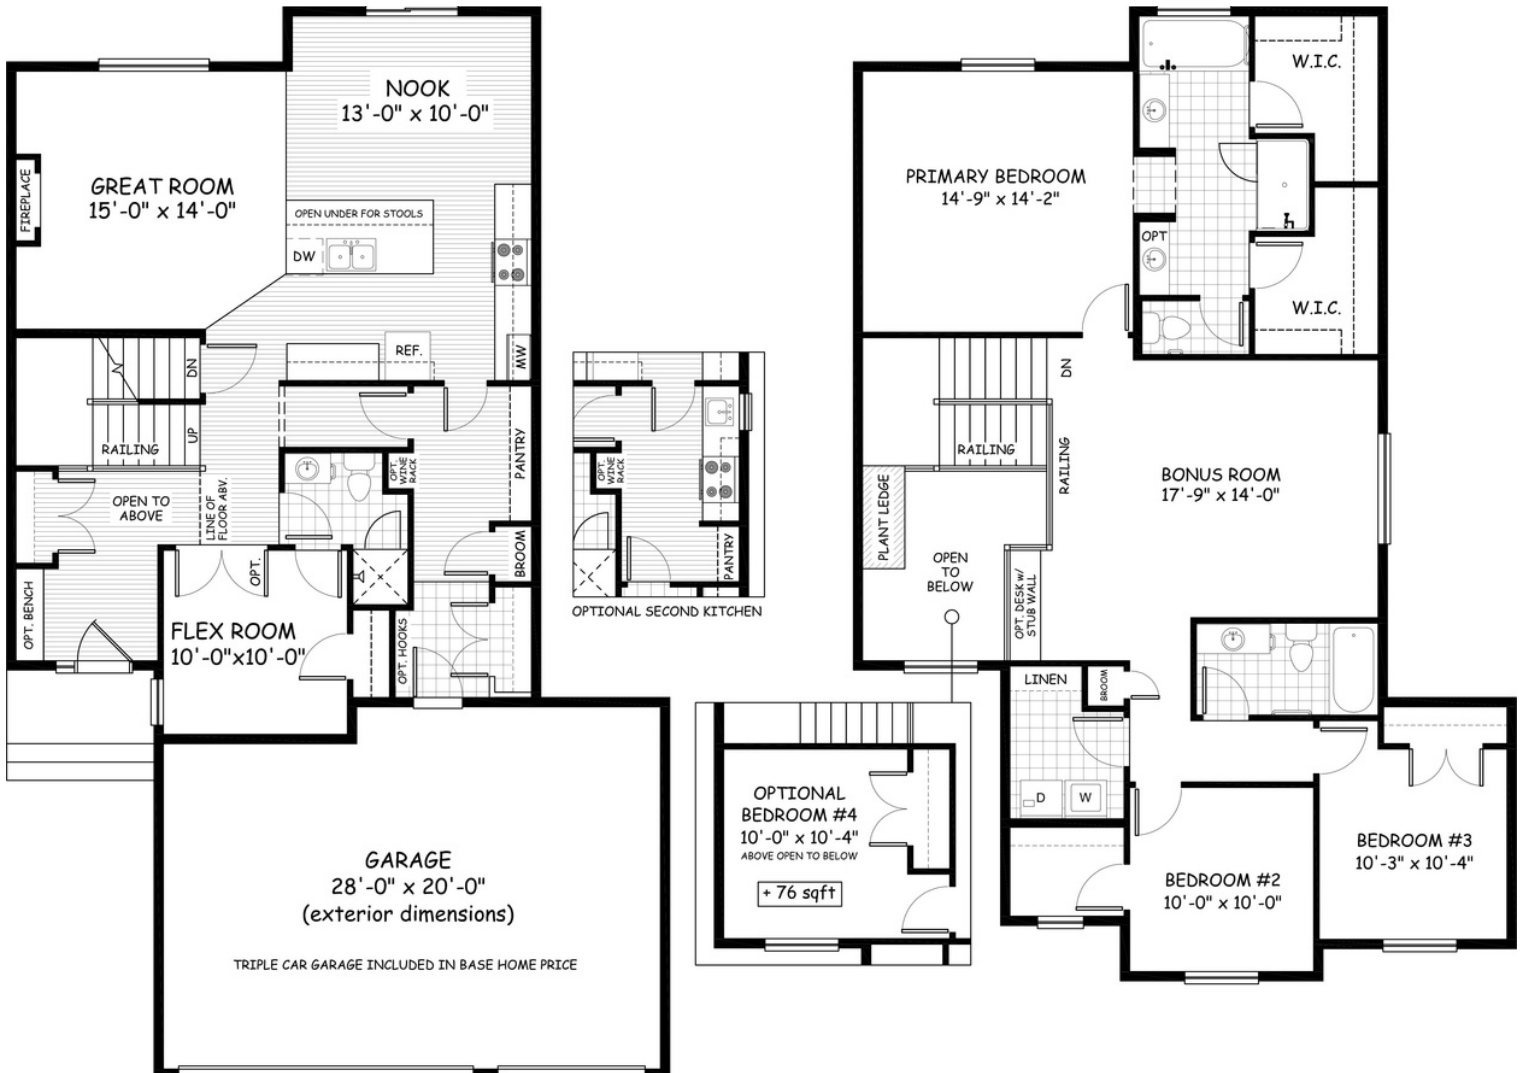

the Glen Abbey 2

**2338
sq.ft.**

4 bedrooms

3 bathrooms

36' wide

NOTES:

Artists's representation, may not be exactly as shown - all dimensions are approximate. All plans/designs are the exclusive property of Douglas Homes Ltd. Prices are subject to change without notice.

the Glen Abbey 2

2338 sq.ft.

36' wide
58' long

MAIN
1063 sq.ft.

UPPER
1275 sq.ft.

June 2021. Artists's representation, may not be exactly as shown and all dimensions are approximate. All plans/designs are the exclusive property of Douglas Homes Ltd. Prices are subject to change without notice.