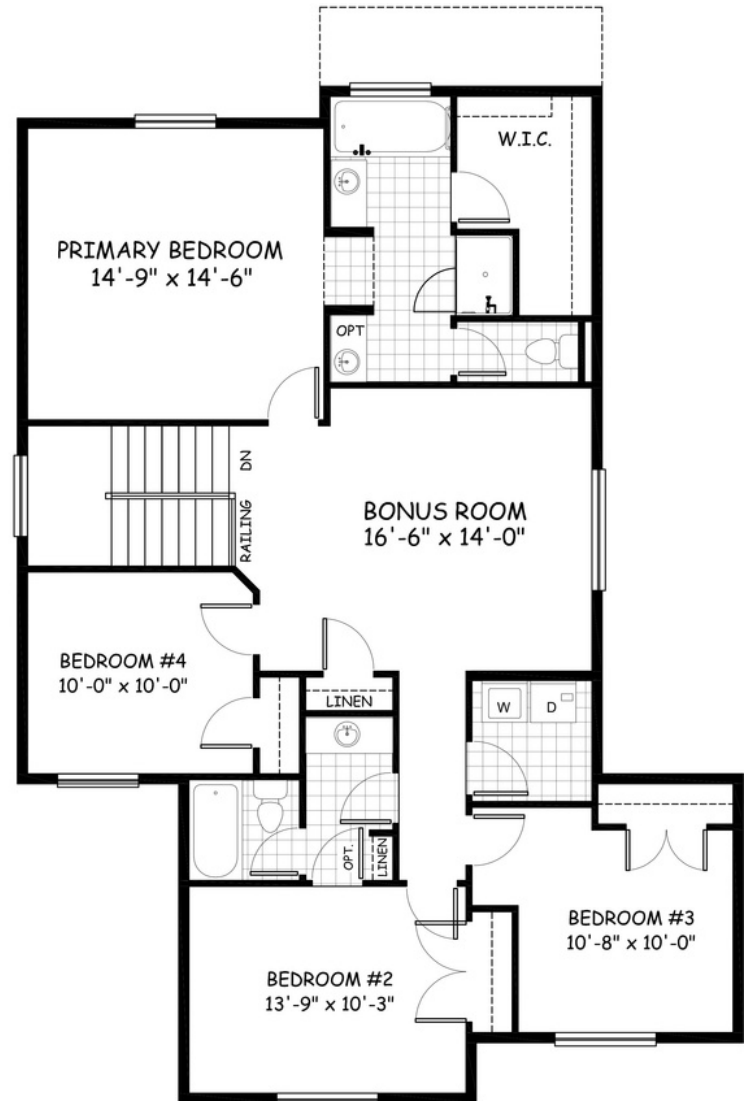

the **Glen Abbey 4**

2351
sq.ft.

4 bedrooms

3 bathrooms

36' wide

NOTES:

Artists's representation, may not be exactly as shown - all dimensions are approximate. All plans/designs are the exclusive property of Douglas Homes Ltd. Prices are subject to change without notice.

the Glen Abbey 4

2351 sq.ft.

36' wide
58'-6" long

MAIN
1034 sq.ft.

UPPER
1317 sq.ft.

June 2021. Artists's representation, may not be exactly as shown and all dimensions are approximate. All plans/designs are the exclusive property of Douglas Homes Ltd. Prices are subject to change without notice.