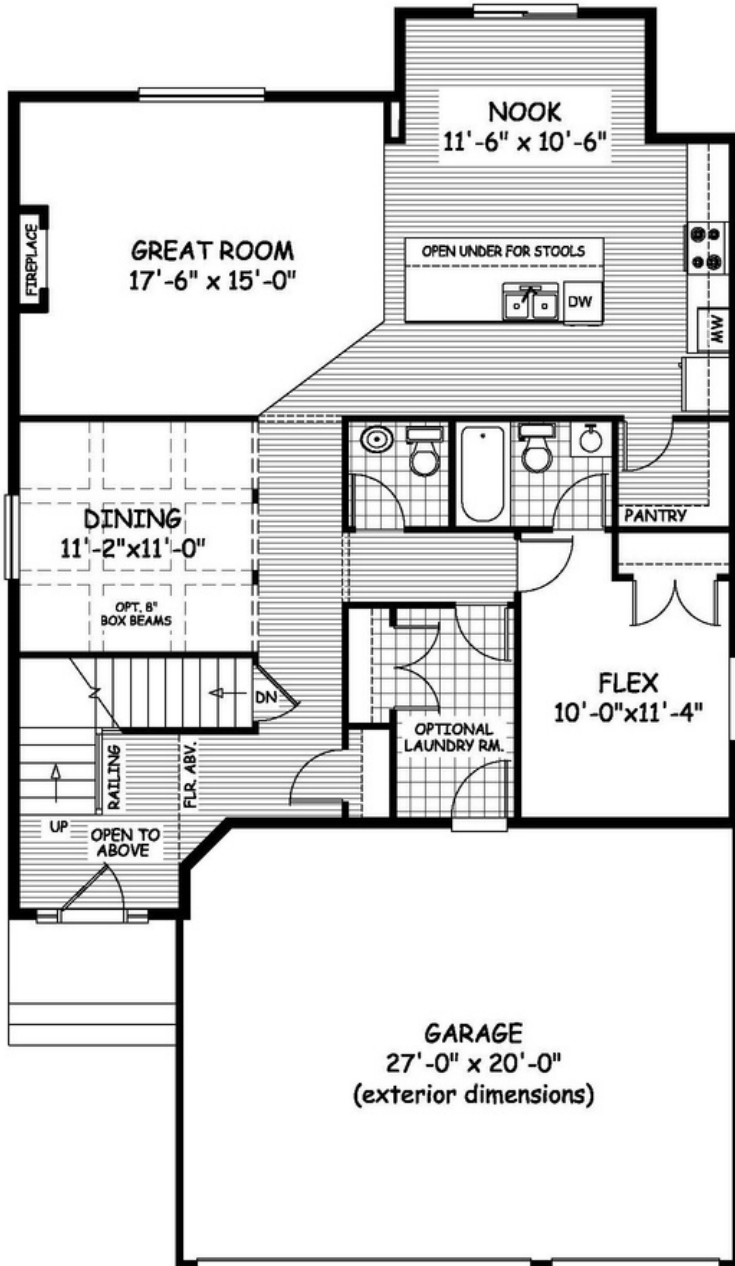

the Cannes 1

**2612
sq.ft.**

4 bedrooms

3.5 bathrooms

36' wide

NOTES:

Artists's representation, may not be exactly as shown - all dimensions are approximate. All plans/designs are the exclusive property of Douglas Homes Ltd. Prices are subject to change without notice.

the Cannes 1

2612 sq.ft.

36' wide
58' long

MAIN
1314 sq.ft.

UPPER
1298 sq.ft.

January 2022. Artists's representation, may not be exactly as shown and all dimensions are approximate. All plans/designs are the exclusive property of Douglas Homes Ltd. Prices are subject to change without notice.