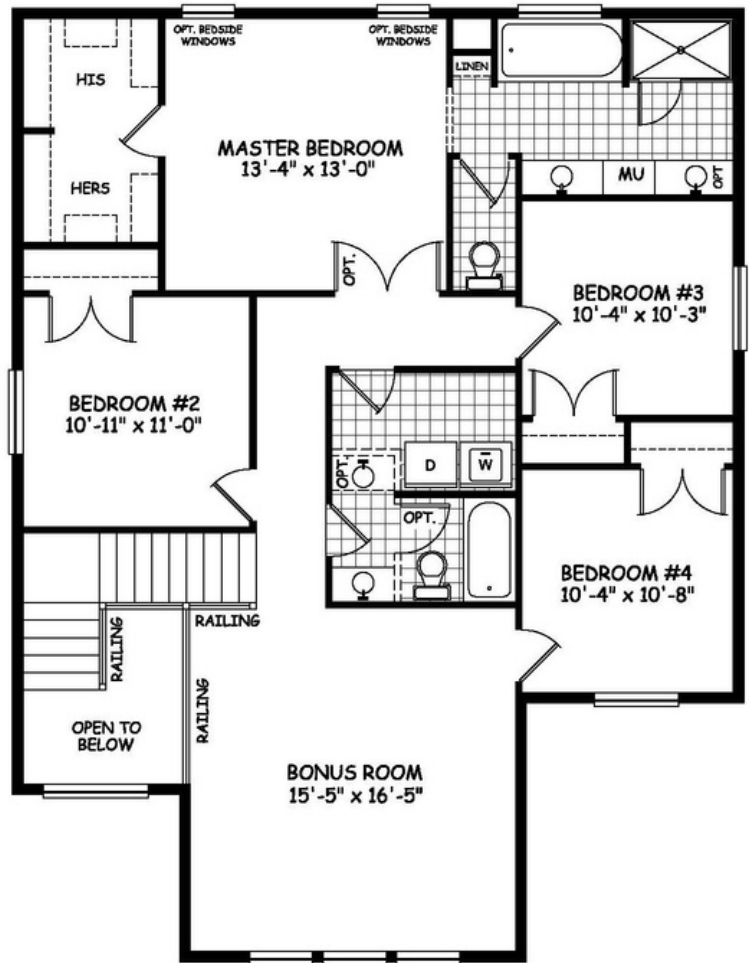

the Cannes 1

**2612
sq.ft.**

4 bedrooms

3.5 bathrooms

36' wide

NOTES:

Artists's representation, may not be exactly as shown - all dimensions are approximate. All plans/designs are the exclusive property of Douglas Homes Ltd. Prices are subject to change without notice.

the Cannes 1

2612 sq.ft.

36' wide
58' long

MAIN
1314 sq.ft.

UPPER
1298 sq.ft.

January 2022. Artists's representation, may not be exactly as shown and all dimensions are approximate. All plans/designs are the exclusive property of Douglas Homes Ltd. Prices are subject to change without notice.