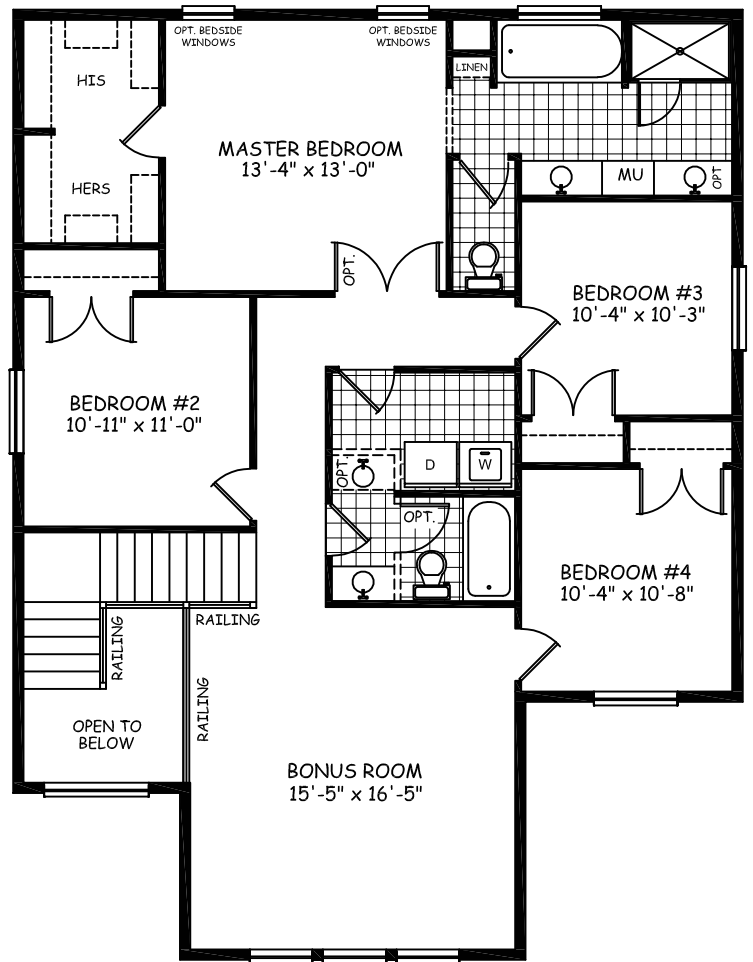

DOUGLAS HOMES
PERFECT FIT

Cannes 1

2612 sqft

Main Floor 1314 sqft

Upper Floor 1298 sqft

36.05-01-19-58

douglashomes.net 403-717-0505

Artist's representation, may not be exactly as shown - all dimensions are approximate
All designs and plans are the exclusive property of Douglas Homes Ltd.