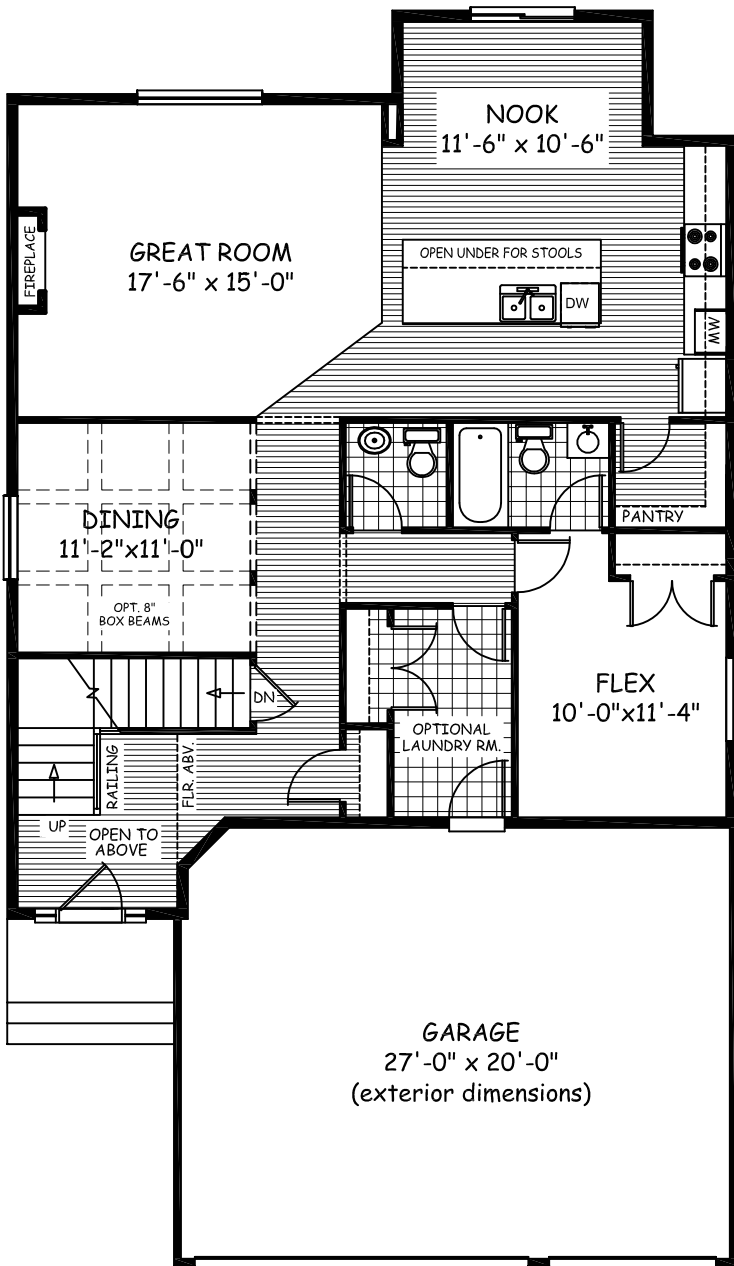

DOUGLAS HOMES
PERFECT FIT

Cannes 1

2612 sqft

Main Floor 1314 sqft

Upper Floor 1298 sqft

36.05-01-19-58

douglashomes.net 403-717-0505

Artist's representation, may not be exactly as shown - all dimensions are approximate
All designs and plans are the exclusive property of Douglas Homes Ltd.