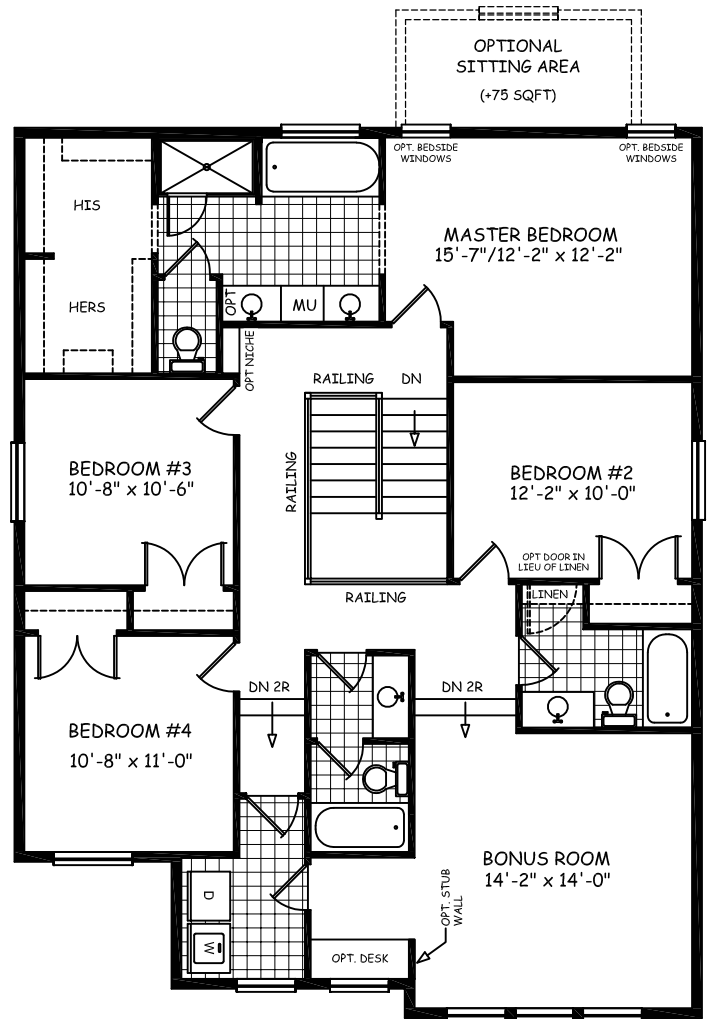

DOUGLAS HOMES
PERFECT FIT

Saint Tropez 3

2658 sqft

Main Floor 1217 sqft

Upper Floor 1441 sqft

35.05-18.55-7

douglashomes.net 403-717-0505

Artist's representation, may not be exactly as shown - all dimensions are approximate
All designs and plans are the exclusive property of Douglas Homes Ltd.