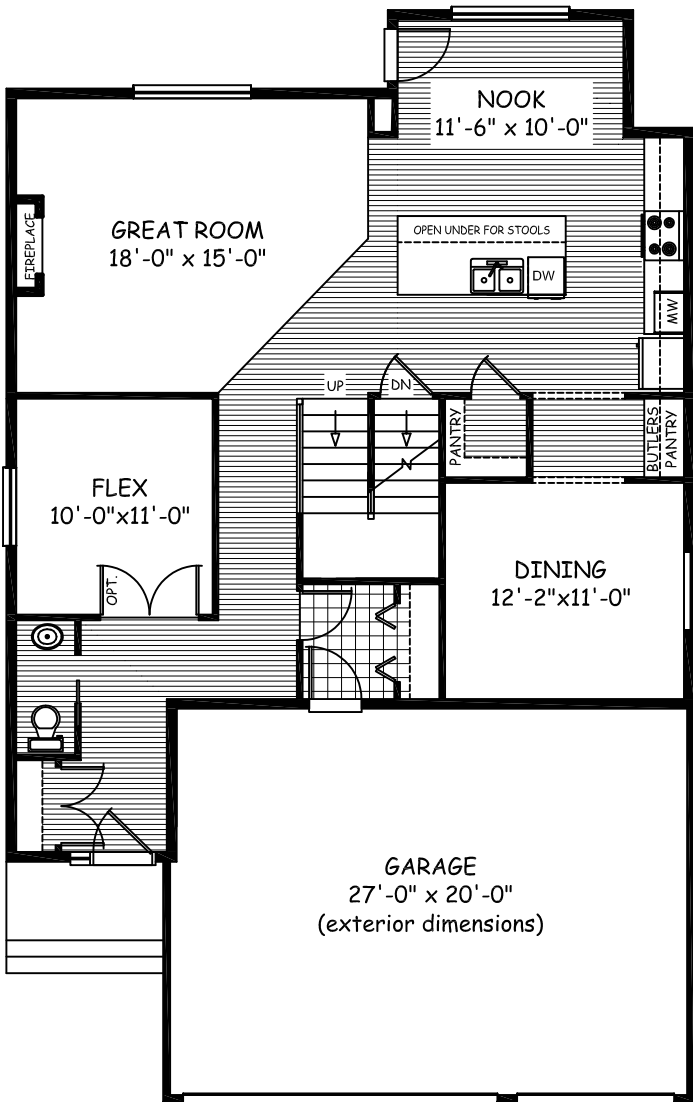

DOUGLAS HOMES
PERFECT FIT

Saint Tropez 3

2658 sqft

Main Floor 1217 sqft

Upper Floor 1441 sqft

35.05-18.55-7

douglashomes.net 403-717-0505

Artist's representation, may not be exactly as shown - all dimensions are approximate
All designs and plans are the exclusive property of Douglas Homes Ltd.