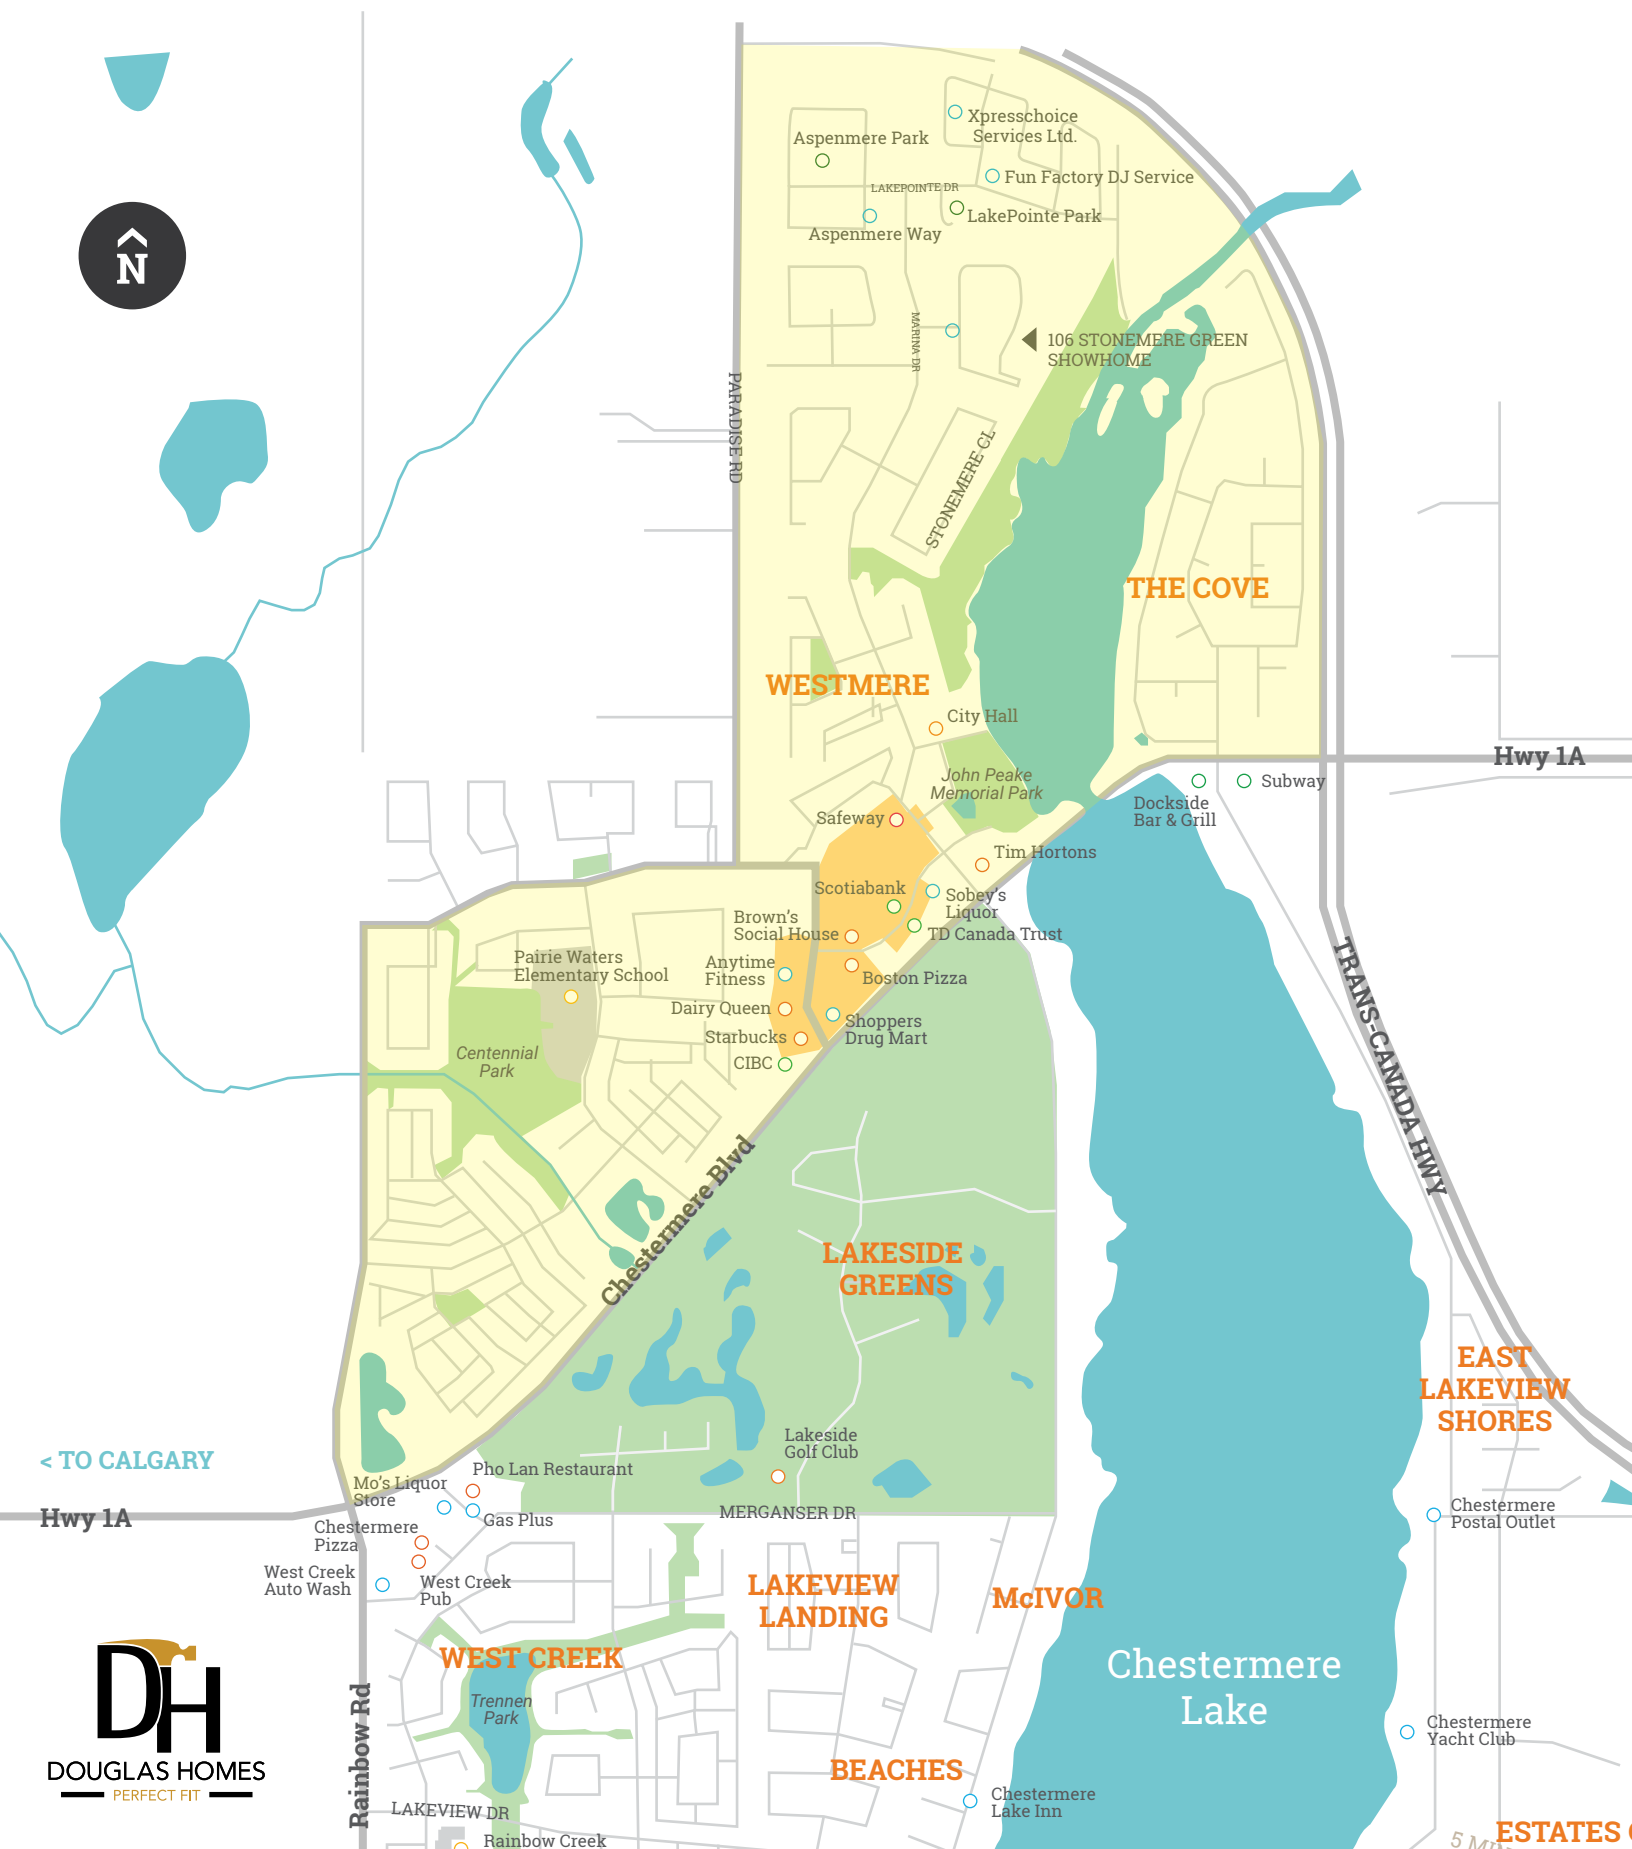

Amenities Map

Chestermere

< TO CALGARY

Hwy 1A

Hwy 1A

TRANS-CANADA HWY

Rainbow Rd

ESTATES