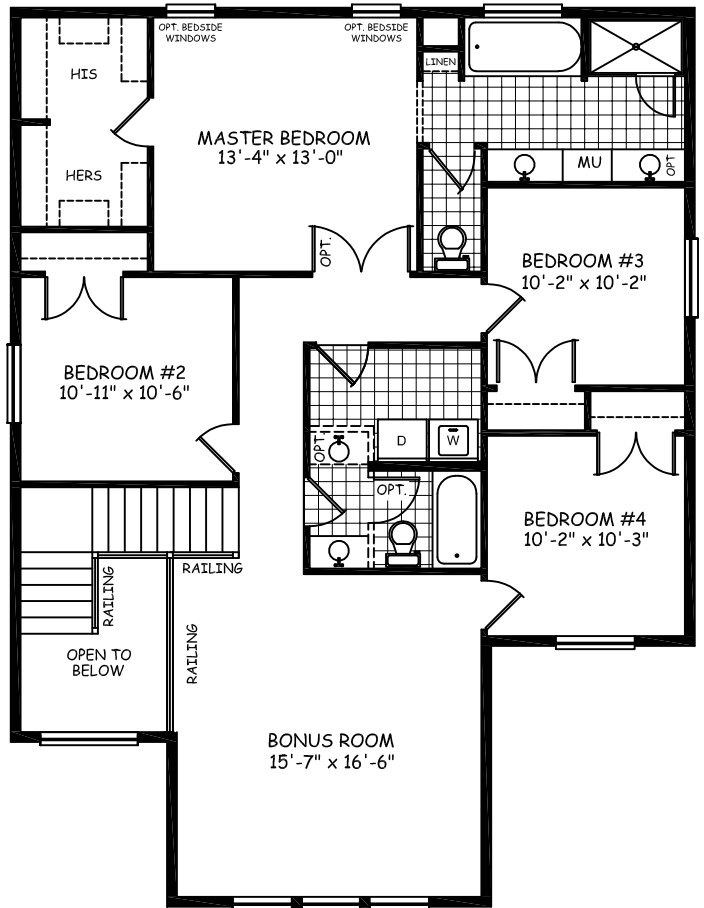

DOUGLAS HOMES
PERFECT FIT

Cannes 2

2598 sqft

Main Floor 1302 sqft

Upper Floor 1296 sqft

35.07-18.58-10

douglashomes.net 403-717-0505

Artist's representation, may not be exactly as shown - all dimensions are approximate
All designs and plans are the exclusive property of Douglas Homes Ltd.