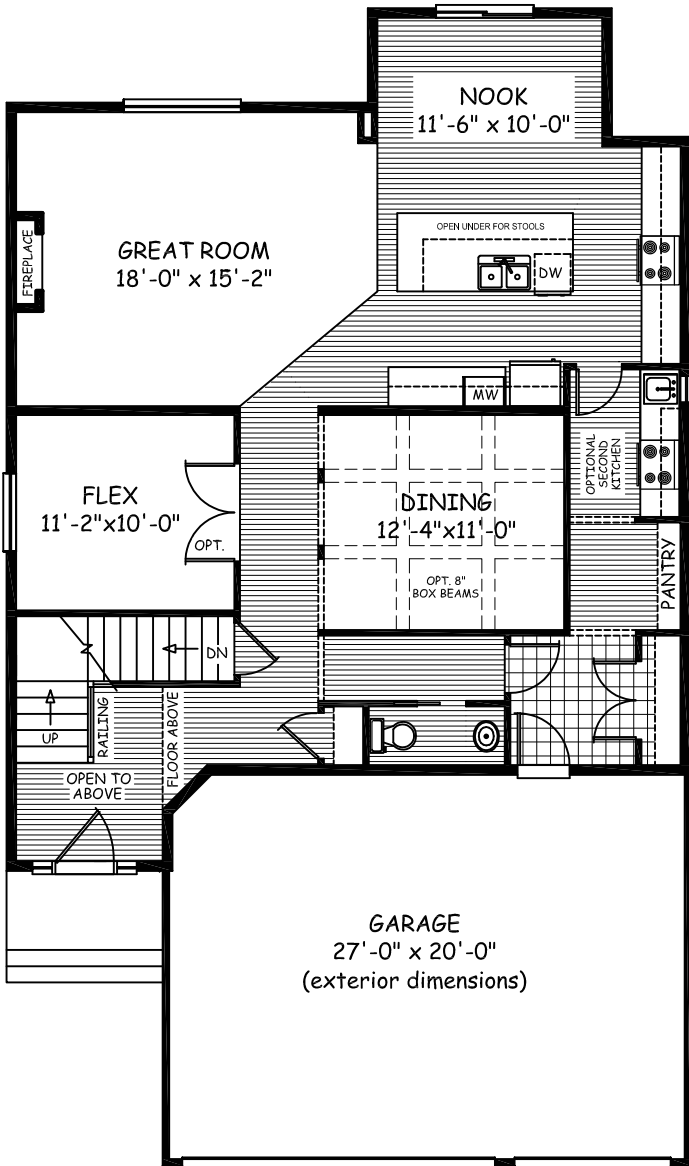

DOUGLAS HOMES
PERFECT FIT

Cannes 2

2598 sqft

Main Floor 1302 sqft

Upper Floor 1296 sqft

35.07-18.58-10

douglashomes.net 403-717-0505

Artist's representation, may not be exactly as shown - all dimensions are approximate
All designs and plans are the exclusive property of Douglas Homes Ltd.