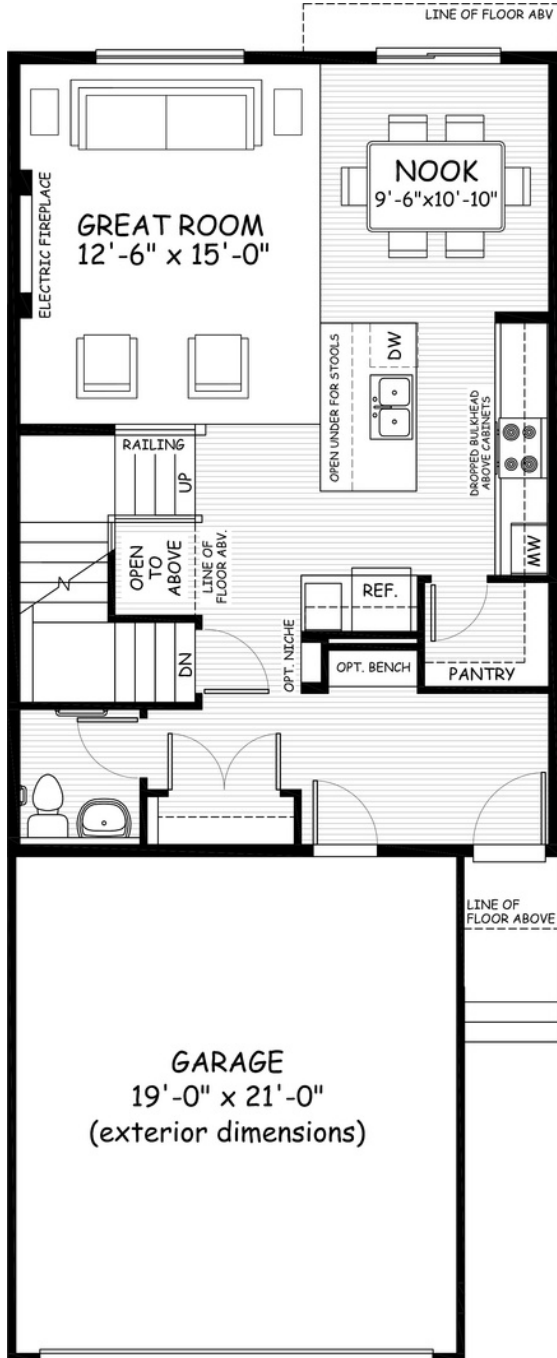

the Ashton

1792
sq.ft.

3 bedrooms

2.5 bathrooms

23' wide

NOTES:

Artists's representation, may not be exactly as shown - all dimensions are approximate. All plans/designs are the exclusive property of Douglas Homes Ltd. Prices are subject to change without notice.

the Ashton

1792 sq.ft.

23' wide
56'-6" long

MAIN
770 sq.ft.

UPPER
1022 sq.ft.

March 2022. Artists's representation, may not be exactly as shown and all dimensions are approximate. All plans/designs are the exclusive property of Douglas Homes Ltd. Prices are subject to change without notice.