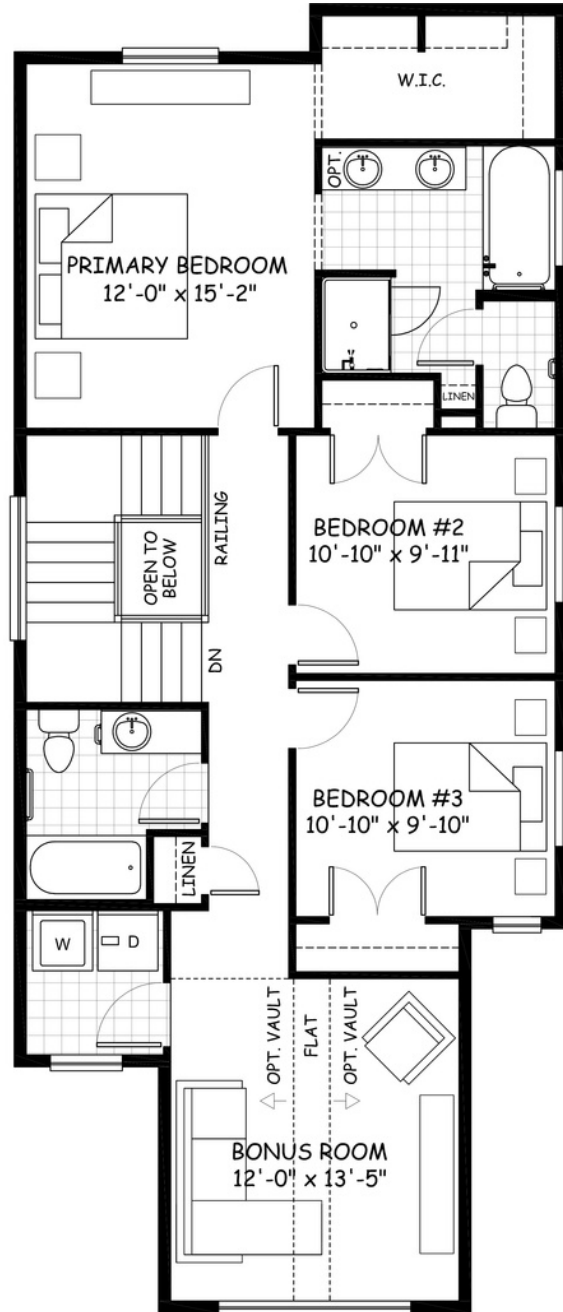

the Ashton

1792
sq.ft.

3 bedrooms

2.5 bathrooms

23' wide

NOTES:

Artists's representation, may not be exactly as shown - all dimensions are approximate. All plans/designs are the exclusive property of Douglas Homes Ltd. Prices are subject to change without notice.

the Ashton

1792 sq.ft.

23' wide
56'-6" long

MAIN
770 sq.ft.

UPPER
1022 sq.ft.

March 2022. Artists's representation, may not be exactly as shown and all dimensions are approximate. All plans/designs are the exclusive property of Douglas Homes Ltd. Prices are subject to change without notice.