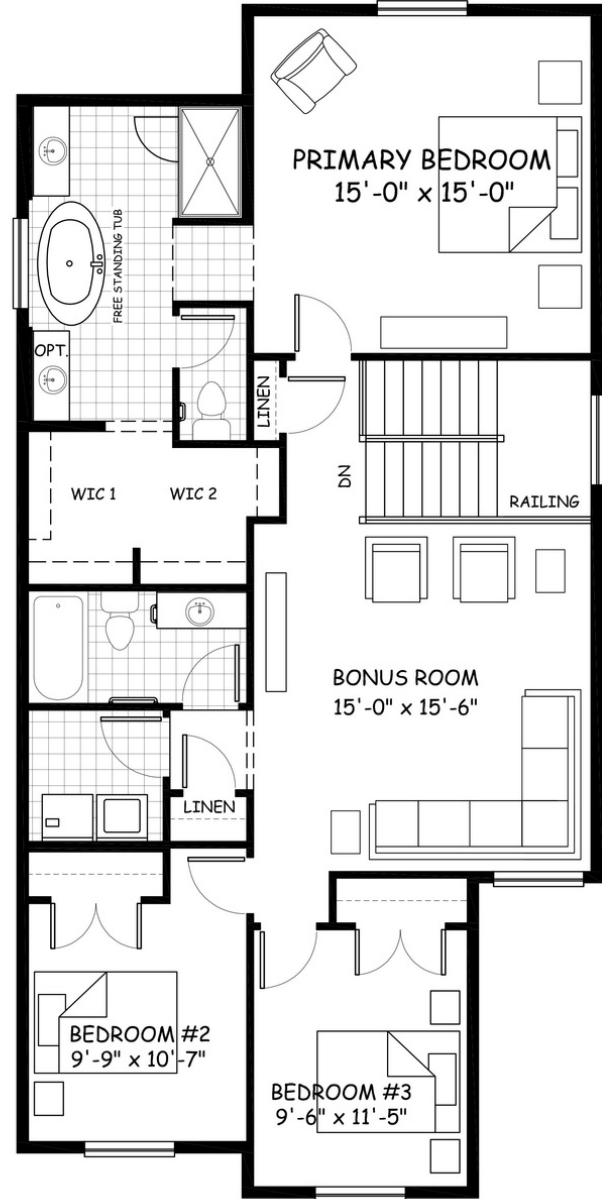

# the Monte Carlo 6

2145  
sq.ft.

3 bedrooms

2.5 bathrooms

26' wide

NOTES:

---

---

# the Monte Carlo 6

2145 sq.ft.

26' wide  
59' long

## MAIN

974 sq.ft.

## UPPER

1171 sq.ft.

October 2021. Artists's representation, may not be exactly as shown and all dimensions are approximate. All plans/designs are the exclusive property of Douglas Homes Ltd. Prices are subject to change without notice.