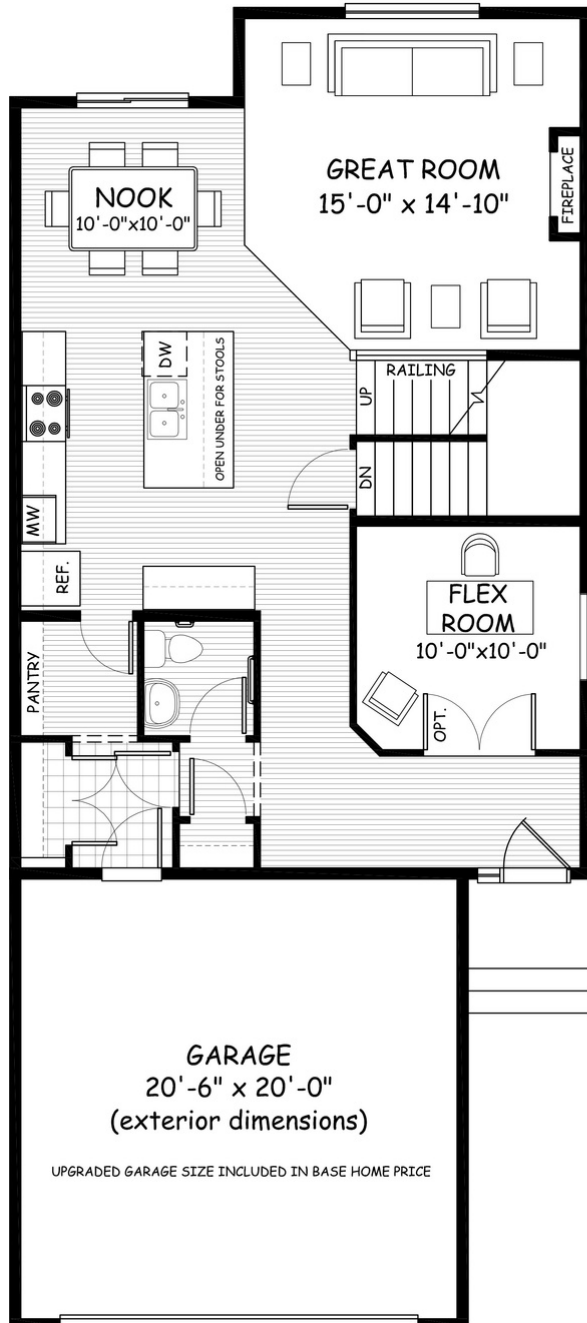

# the Monte Carlo 6

2145  
sq.ft.

3 bedrooms

2.5 bathrooms

26' wide

NOTES:

---

---

# the Monte Carlo 6

2145 sq.ft.

26' wide  
59' long

## MAIN

974 sq.ft.

## UPPER

1171 sq.ft.

October 2021. Artists's representation, may not be exactly as shown and all dimensions are approximate. All plans/designs are the exclusive property of Douglas Homes Ltd. Prices are subject to change without notice.