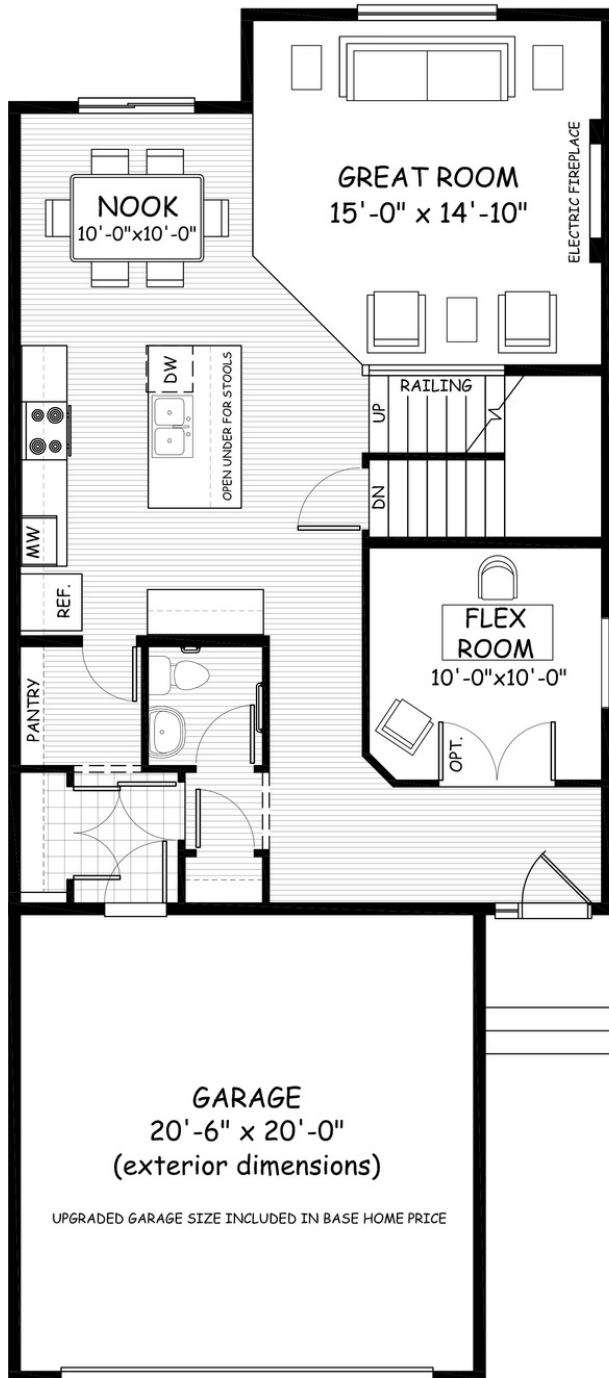

# *the* Monte Carlo 6

**2145  
sq.ft.**

3 bedrooms

2.5 bathrooms

26' wide

NOTES:

---

---

# the Monte Carlo 6

2145 sq.ft.

26' wide  
59' long

**MAIN**  
974 sq.ft.

**UPPER**  
1171 sq.ft.

Feb. 2023. Artists's representation, may not be exactly as shown and all dimensions are approximate. All plans/designs are the exclusive property of Douglas Homes Ltd. Prices are subject to change without notice.