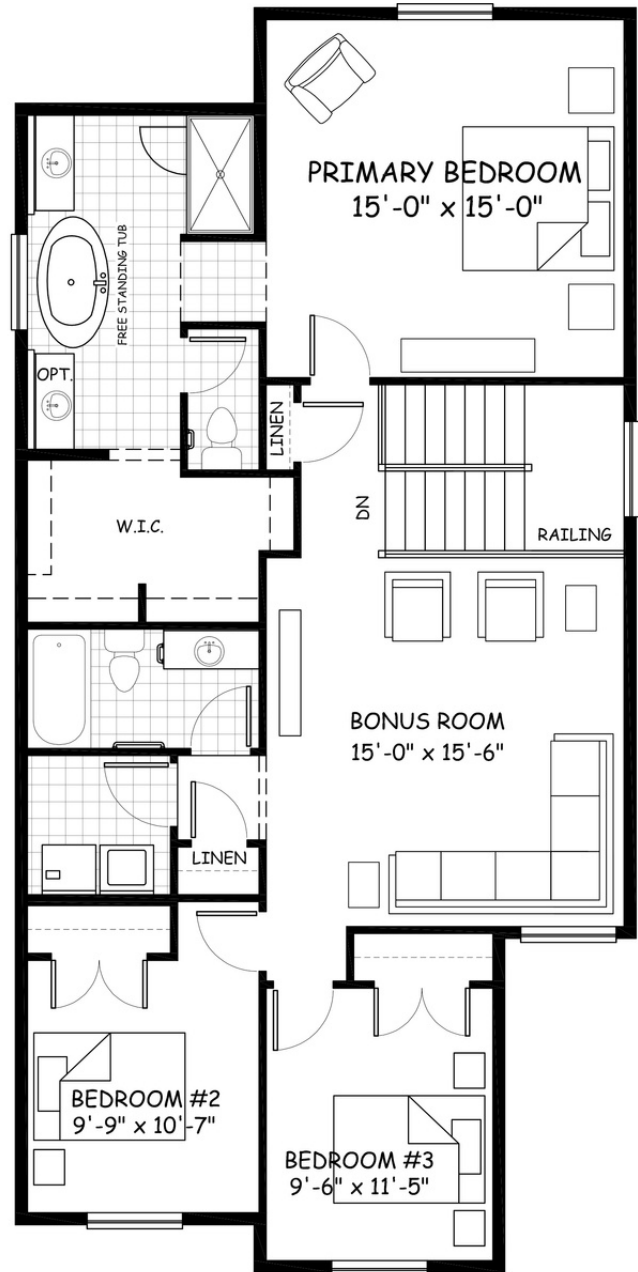

# *the* Monte Carlo 6

**2145  
sq.ft.**

3 bedrooms

2.5 bathrooms

26' wide

NOTES:

---

---

# the Monte Carlo 6

2145 sq.ft.

26' wide  
59' long

**MAIN**  
974 sq.ft.

**UPPER**  
1171 sq.ft.

Feb. 2023. Artists's representation, may not be exactly as shown and all dimensions are approximate. All plans/designs are the exclusive property of Douglas Homes Ltd. Prices are subject to change without notice.