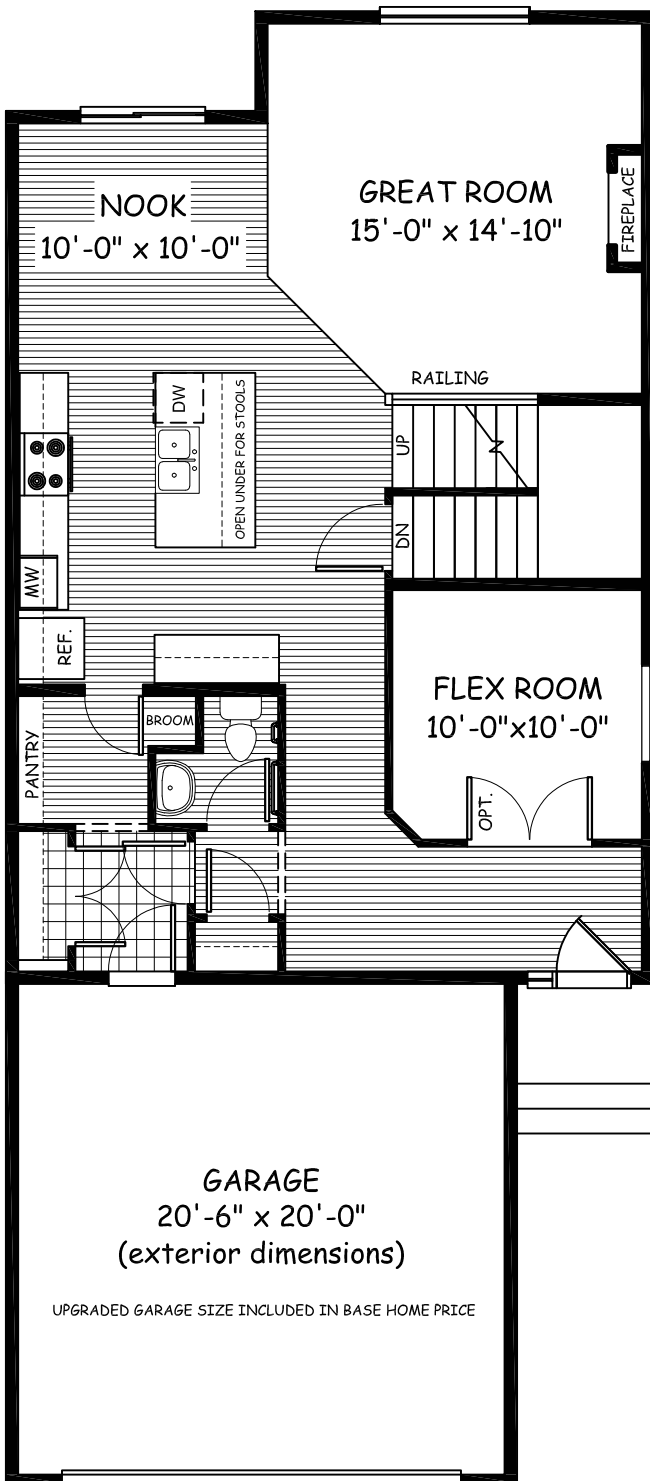

DOUGLAS HOMES
PERFECT FIT

Monte Carlo 6

2145 sqft

Main Floor 974 sqft

Upper Floor 1171 sqft

26-09-18-59

douglashomes.net 403-717-0505

Artist's representation, may not be exactly as shown - all dimensions are approximate
All designs and plans are the exclusive property of Douglas Homes Ltd.