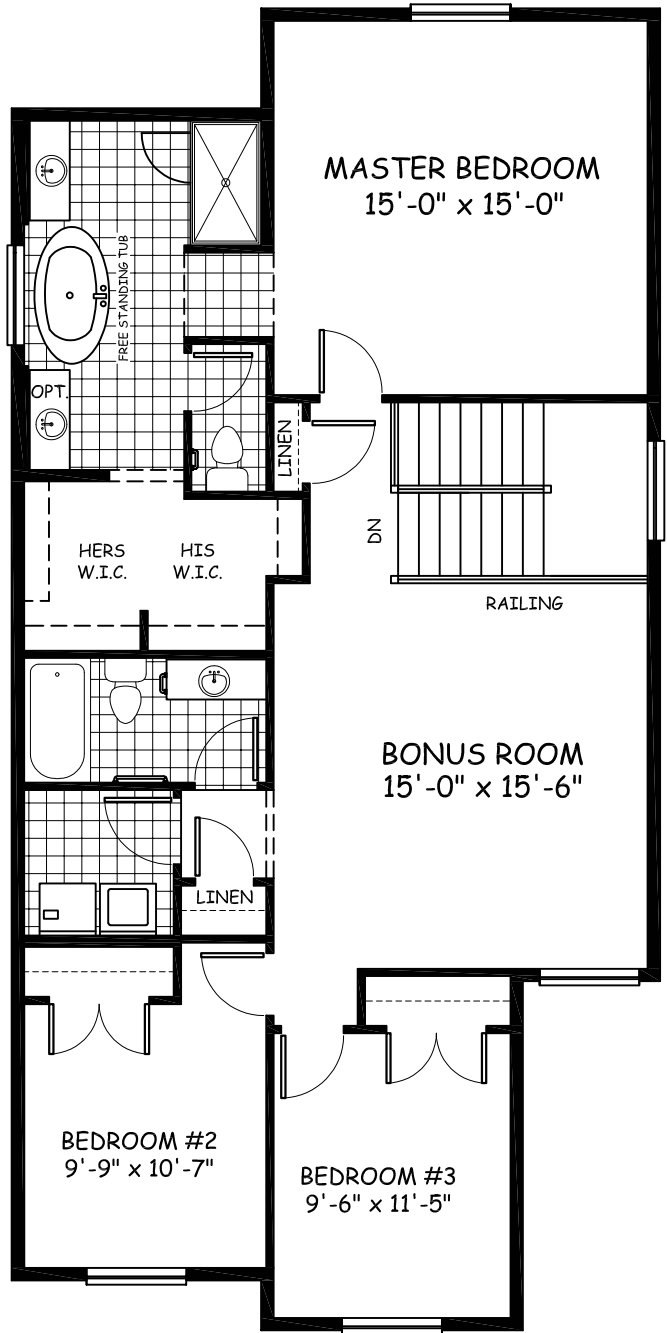

DOUGLAS HOMES
PERFECT FIT

Monte Carlo 6

2145 sqft

Main Floor 974 sqft

Upper Floor 1171 sqft

26-09-18-59

douglashomes.net 403-717-0505

Artist's representation, may not be exactly as shown - all dimensions are approximate
All designs and plans are the exclusive property of Douglas Homes Ltd.