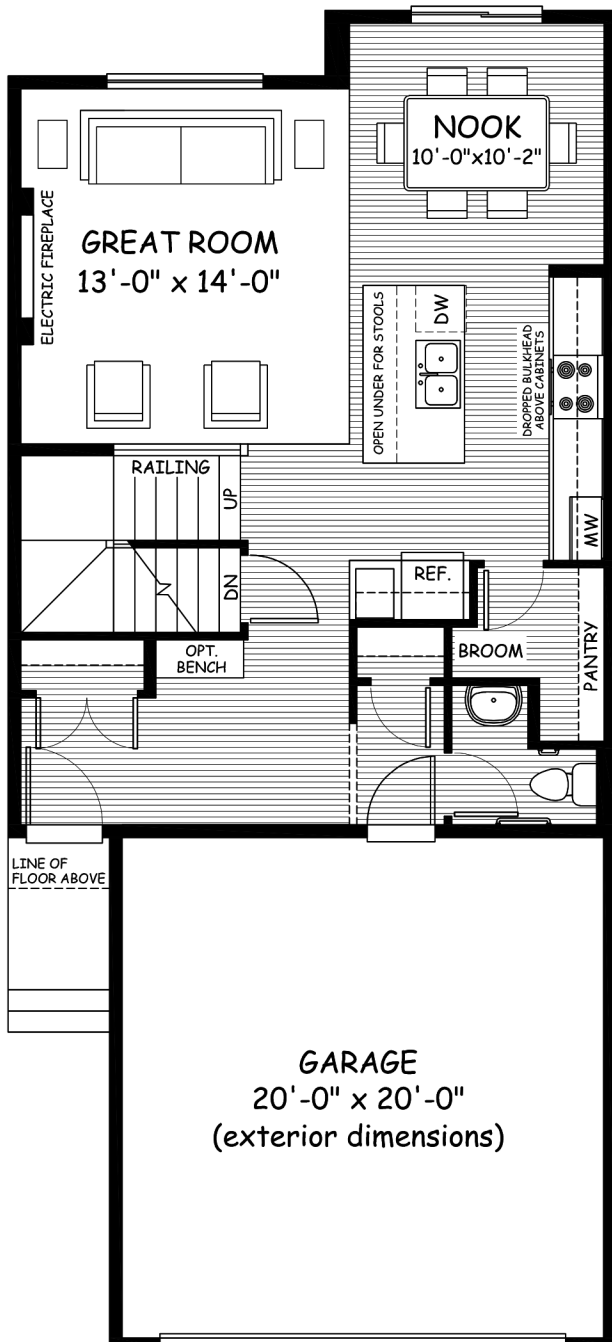

the Madison 2

1777
sq.ft.

3 bedrooms

2.5 bathrooms

24' wide

NOTES:

Artists's representation, may not be exactly as shown - all dimensions are approximate. All plans/designs are the exclusive property of Douglas Homes Ltd. Prices are subject to change without notice.

the Madison 2

1777 sq.ft.

24' wide
52'-7" long

MAIN
750 sq.ft.

UPPER
1027 sq.ft.

May 2023. Artists's representation, may not be exactly as shown and all dimensions are approximate. All plans/designs are the exclusive property of Douglas Homes Ltd. Prices are subject to change without notice.