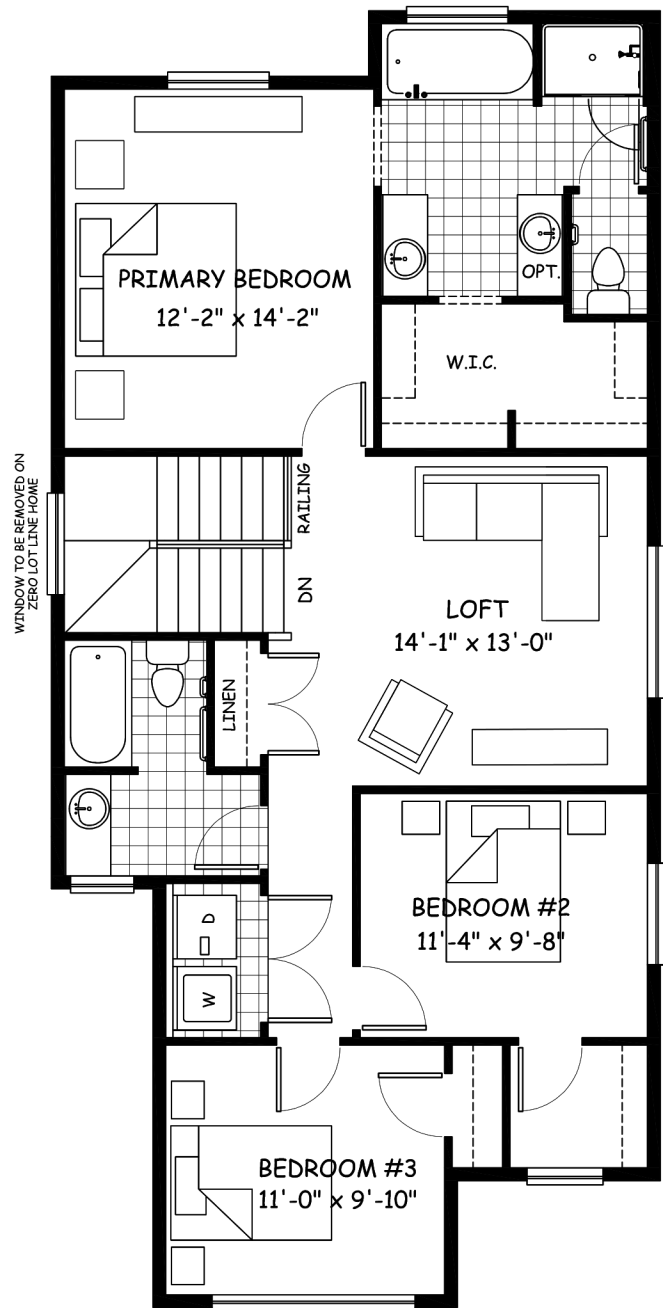

the Madison 2

1777
sq.ft.

3 bedrooms

2.5 bathrooms

24' wide

NOTES:

Artists's representation, may not be exactly as shown - all dimensions are approximate. All plans/designs are the exclusive property of Douglas Homes Ltd. Prices are subject to change without notice.

the Madison 2

1777 sq.ft.

24' wide
52'-7" long

MAIN
750 sq.ft.

UPPER
1027 sq.ft.

May 2023. Artists's representation, may not be exactly as shown and all dimensions are approximate. All plans/designs are the exclusive property of Douglas Homes Ltd. Prices are subject to change without notice.