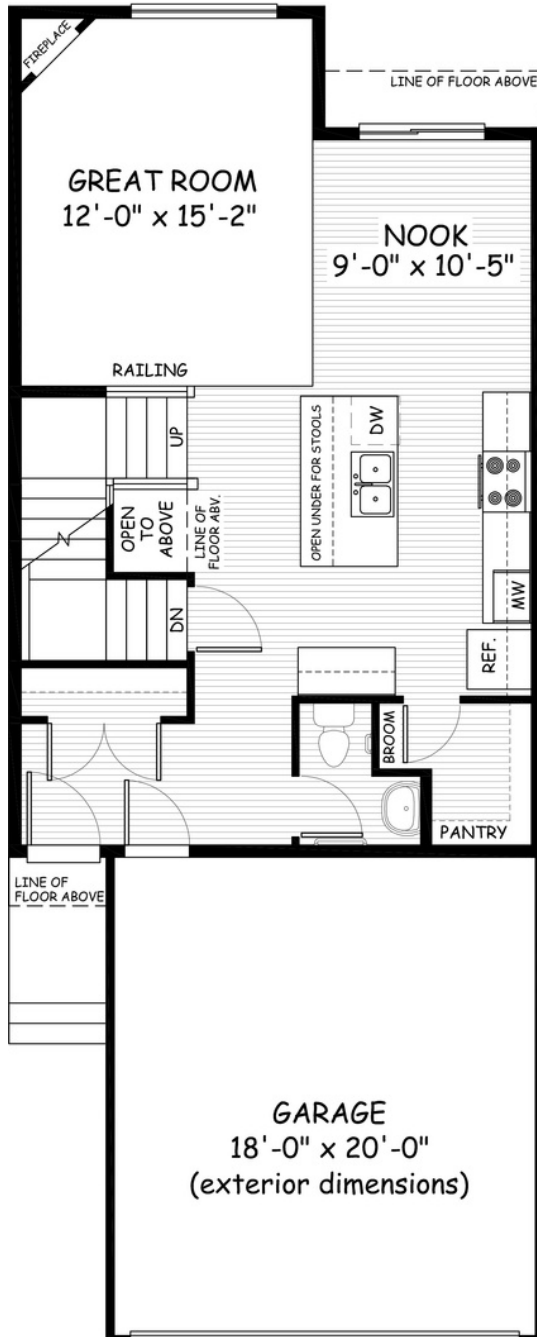

the Edgewater

1725
sq.ft.

3 bedrooms

2.5 bathrooms

22' wide

NOTES:

Artist's representation, may not be exactly as shown - all dimensions are approximate. All plans/designs are the exclusive property of Douglas Homes Ltd. Prices are subject to change without notice.

the Edgewater

1725 sq.ft.

22' wide
55' long

MAIN

725 sq.ft.

UPPER

1000 sq.ft.

April 2021. Artists's representation, may not be exactly as shown and all dimensions are approximate. All plans/designs are the exclusive property of Douglas Homes Ltd. Prices are subject to change without notice.