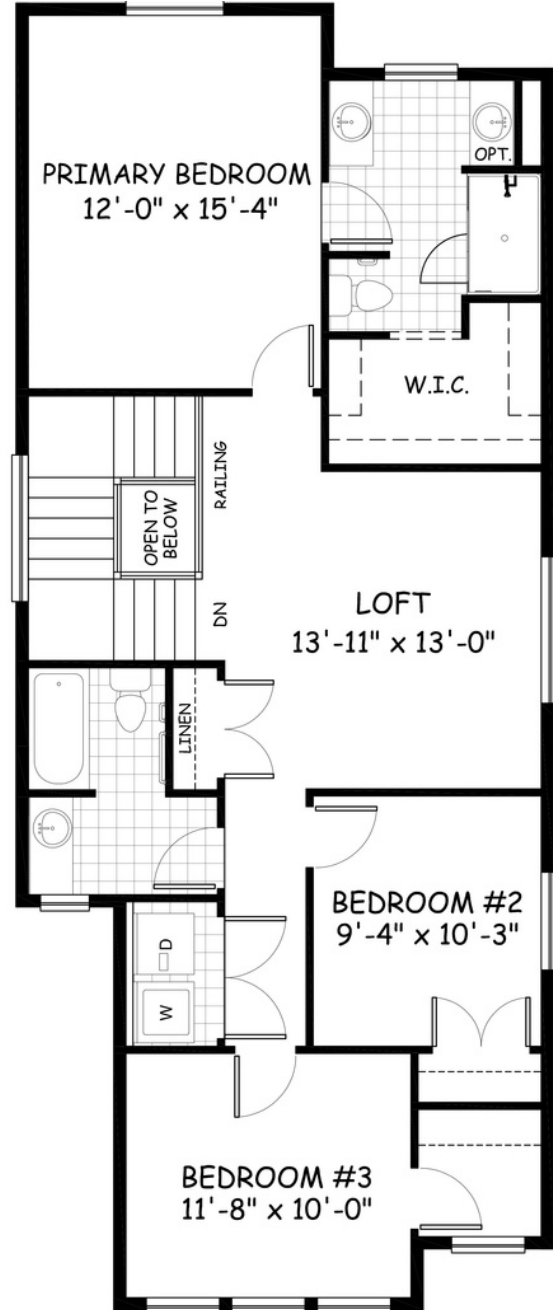

the Edgewater

1725
sq.ft.

3 bedrooms

2.5 bathrooms

22' wide

NOTES:

Artist's representation, may not be exactly as shown - all dimensions are approximate. All plans/designs are the exclusive property of Douglas Homes Ltd. Prices are subject to change without notice.

the Edgewater

1725 sq.ft.

22' wide
55' long

MAIN

725 sq.ft.

UPPER

1000 sq.ft.

April 2021. Artists's representation, may not be exactly as shown and all dimensions are approximate. All plans/designs are the exclusive property of Douglas Homes Ltd. Prices are subject to change without notice.