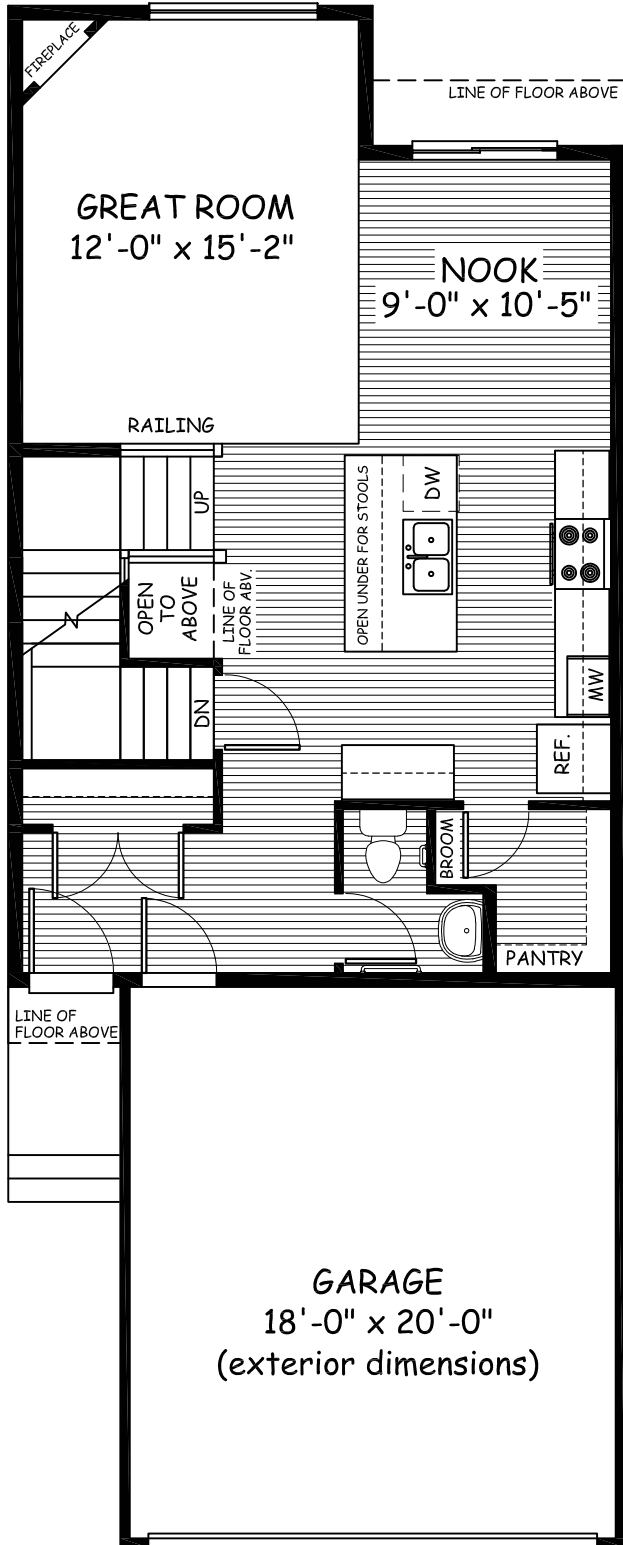

DOUGLAS HOMES  
PERFECT FIT

# Edgewater

1725 sqft

Main Floor 725 sq. ft.

Upper Floor 1000 sq. ft.

22.04-05.55

douglashomes.net 403-717-0505

Artist's representation, may not be exactly as shown - all dimensions are approximate  
All designs and plans are the exclusive property of Douglas Homes Ltd.