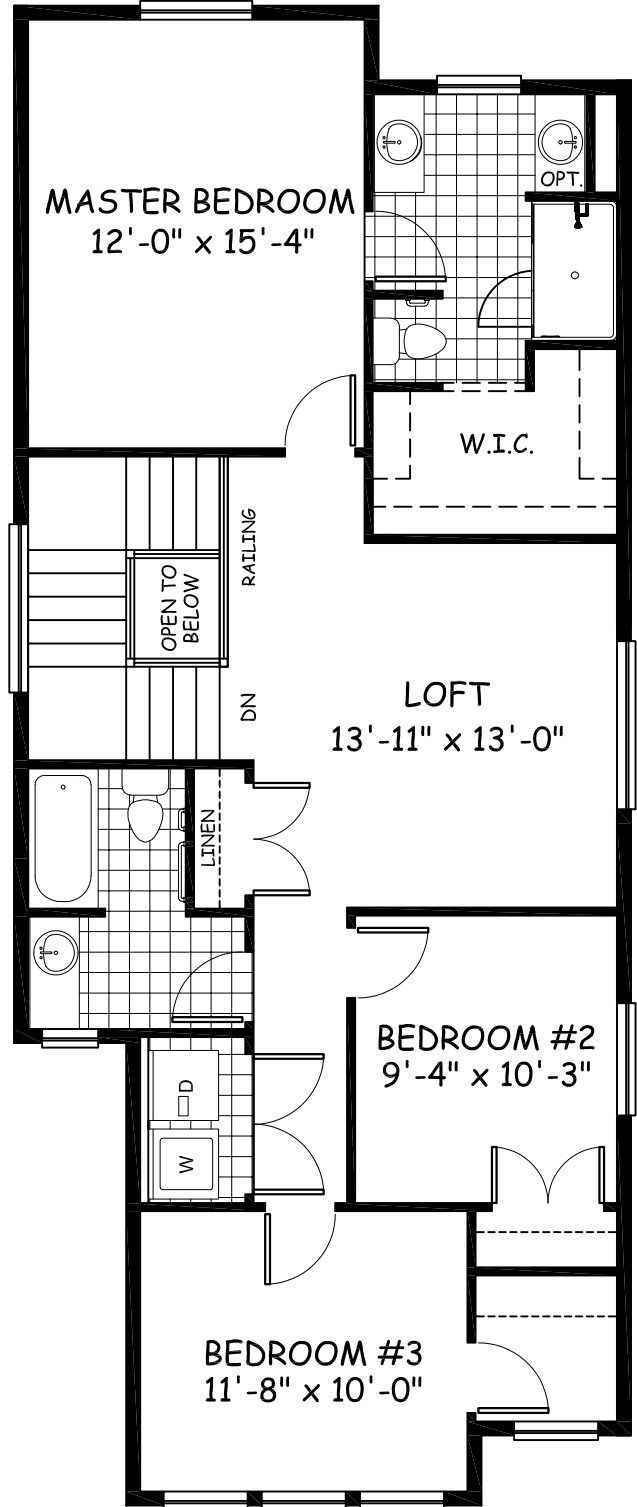

DOUGLAS HOMES  
PERFECT FIT

# Edgewater

1725 sqft

Main Floor 725 sq. ft.

Upper Floor 1000 sq. ft.

22.04-05.55

douglashomes.net 403-717-0505

Artist's representation, may not be exactly as shown - all dimensions are approximate  
All designs and plans are the exclusive property of Douglas Homes Ltd.