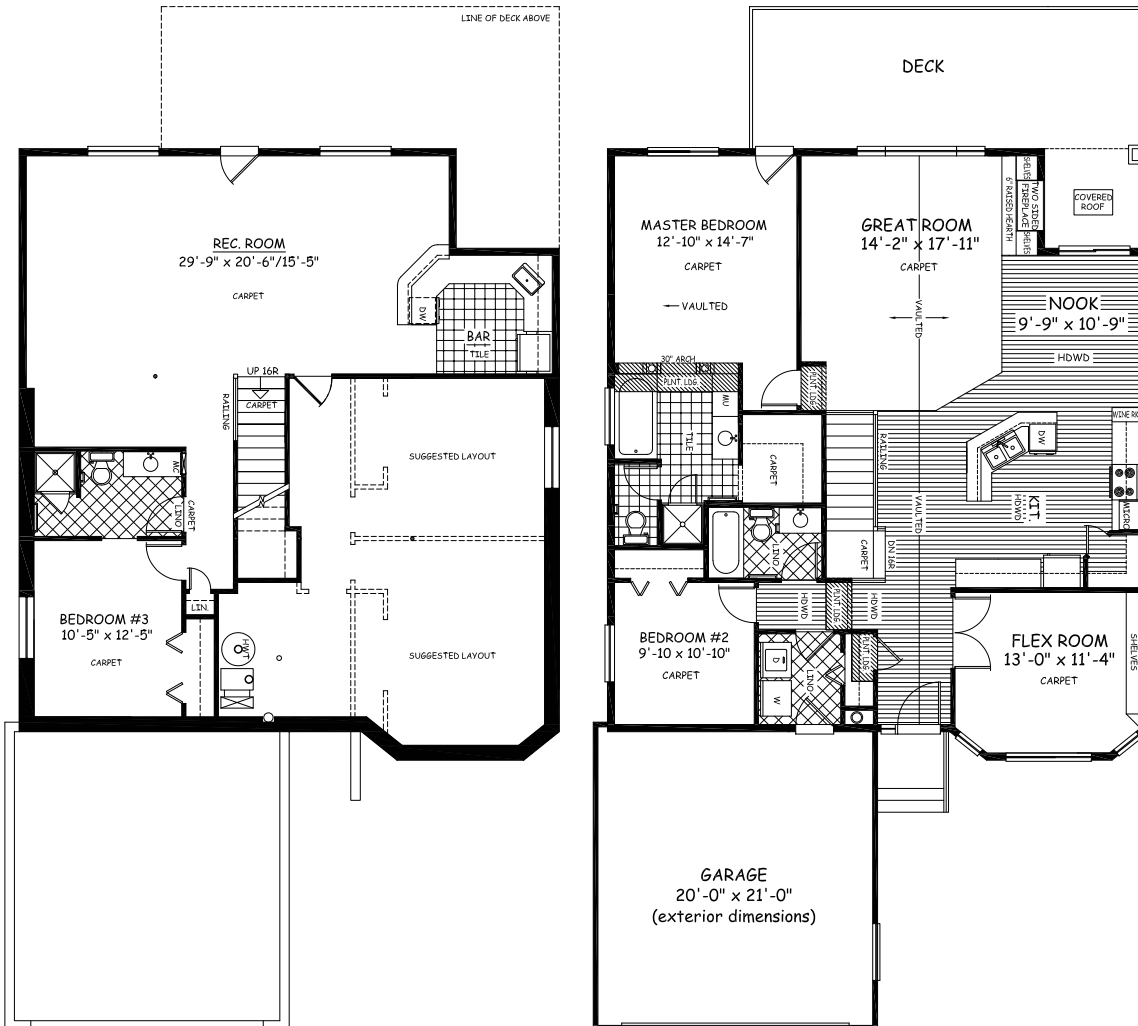

Barbados 5 - 1530 sq.ft.

38 Muirfield Blvd., Lyalta, AB

DOUGLAS HOMES
— PERFECT FIT —

Features

- 3 Beds, 3 Baths, & Flex Room
- Fully Developed Basement
- Main Floor Vaulting in Master Bedroom, Great Room, Kitchen, Nook, & Entry
- Double Sided Fireplace
- Main Floor Laundry
- Hardwood Floors in Kitchen, Nook, & Entry
- Wet Bar in Basement
- Oversized Deck with Partial Roof Coverage

Walk-out Basement
Double Car Garage

www.douglashomes.net

Douglas Homes Ltd

@douglashomesltd

@DouglasHomesLtd

Artist's representation, may not be exactly as shown - all dimensions are approximate. Douglas Homes reserves the right to make changes/substitutions to improve this home while under construction. Pricing is subject to change without notice and is valid only on the day of issue. All designs and plans are the exclusive property of Douglas Homes Ltd.