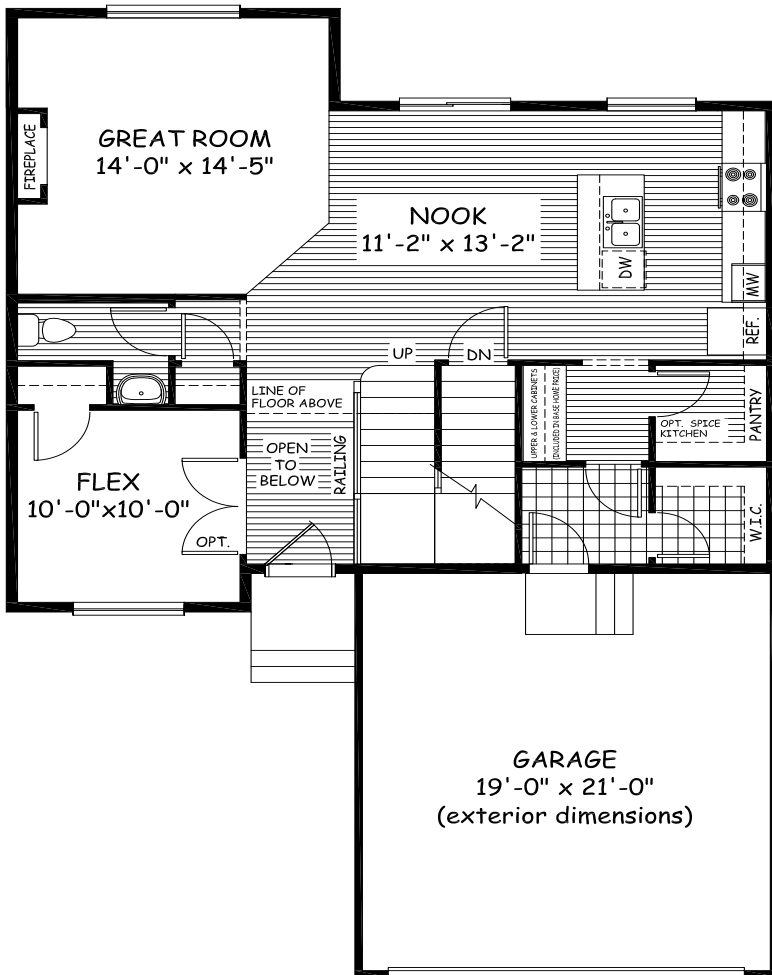

DOUGLAS HOMES
— PERFECT FIT —

Montana

2114 sqft

Main Floor 946 sqft

Upper Floor 1168 sqft

34-8.02-18.50-5

douglashomes.net 403-717-0505

Artist's representation, may not be exactly as shown - all dimensions are approximate
All designs and plans are the exclusive property of Douglas Homes Ltd.