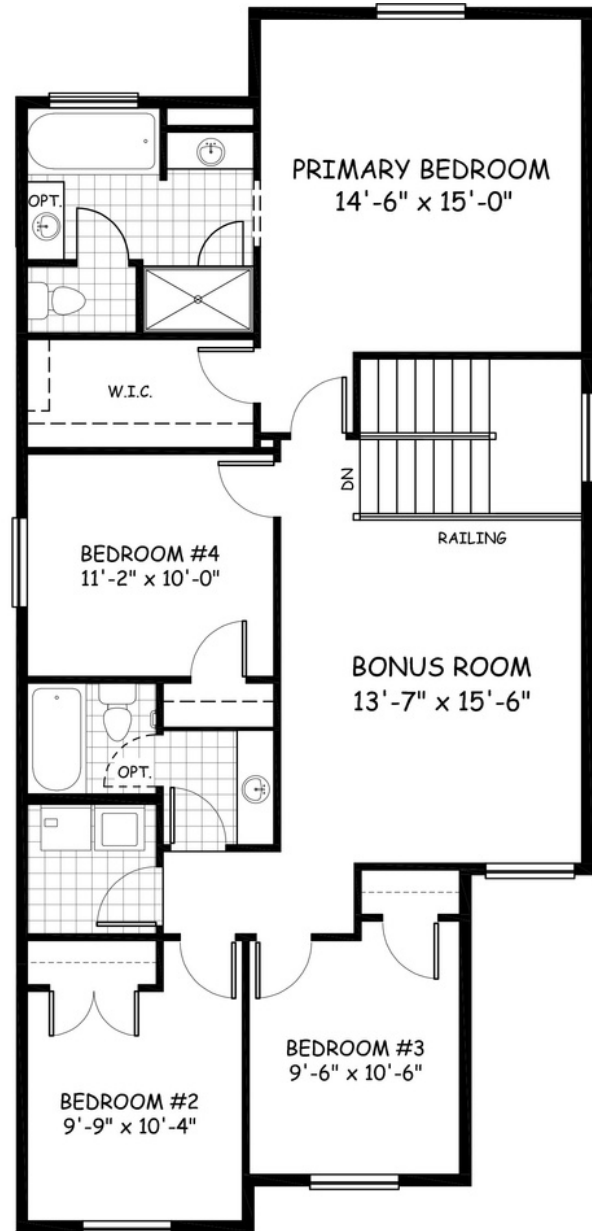

the Monte Carlo 7

**2183
sq.ft.**

4 bedrooms

2.5 bathrooms

26' wide

NOTES:

Artists's representation, may not be exactly as shown - all dimensions are approximate. All plans/designs are the exclusive property of Douglas Homes Ltd. Prices are subject to change without notice.

the Monte Carlo 7

2183 sq.ft.

26' wide
59' long

MAIN
972 sq.ft.

UPPER
1211 sq.ft.

April 2021. Artists's representation, may not be exactly as shown and all dimensions are approximate. All plans/designs are the exclusive property of Douglas Homes Ltd. Prices are subject to change without notice.