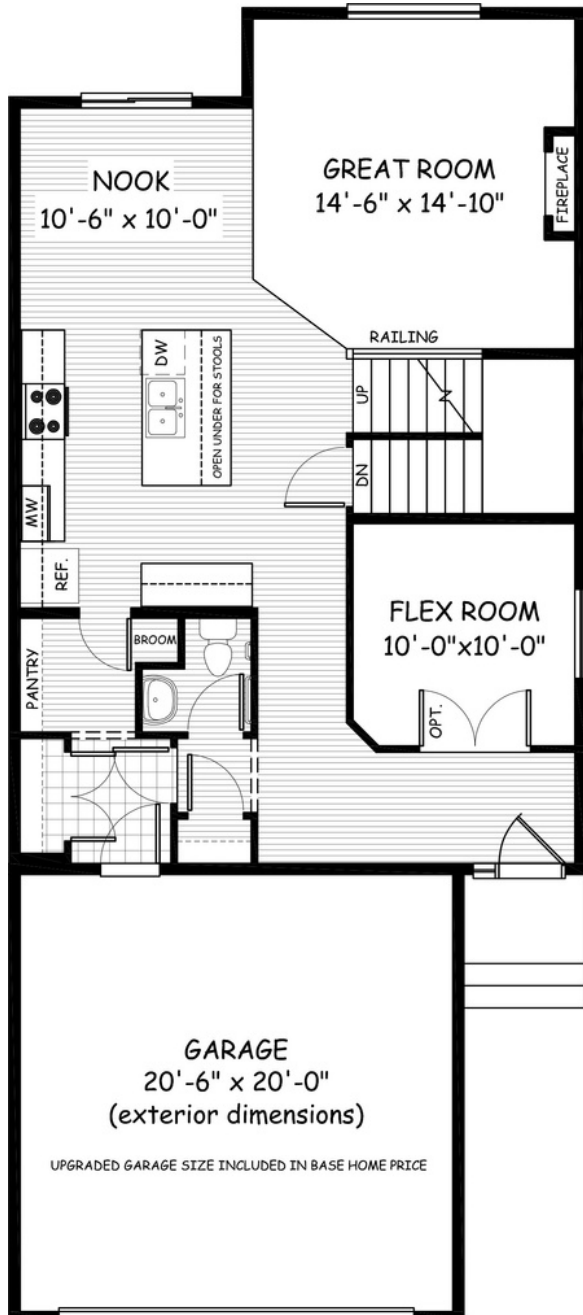

the Monte Carlo 7

**2183
sq.ft.**

4 bedrooms

2.5 bathrooms

26' wide

NOTES:

Artists's representation, may not be exactly as shown - all dimensions are approximate. All plans/designs are the exclusive property of Douglas Homes Ltd. Prices are subject to change without notice.

the Monte Carlo 7

2183 sq.ft.

26' wide
59' long

MAIN
972 sq.ft.

UPPER
1211 sq.ft.

April 2021. Artists's representation, may not be exactly as shown and all dimensions are approximate. All plans/designs are the exclusive property of Douglas Homes Ltd. Prices are subject to change without notice.