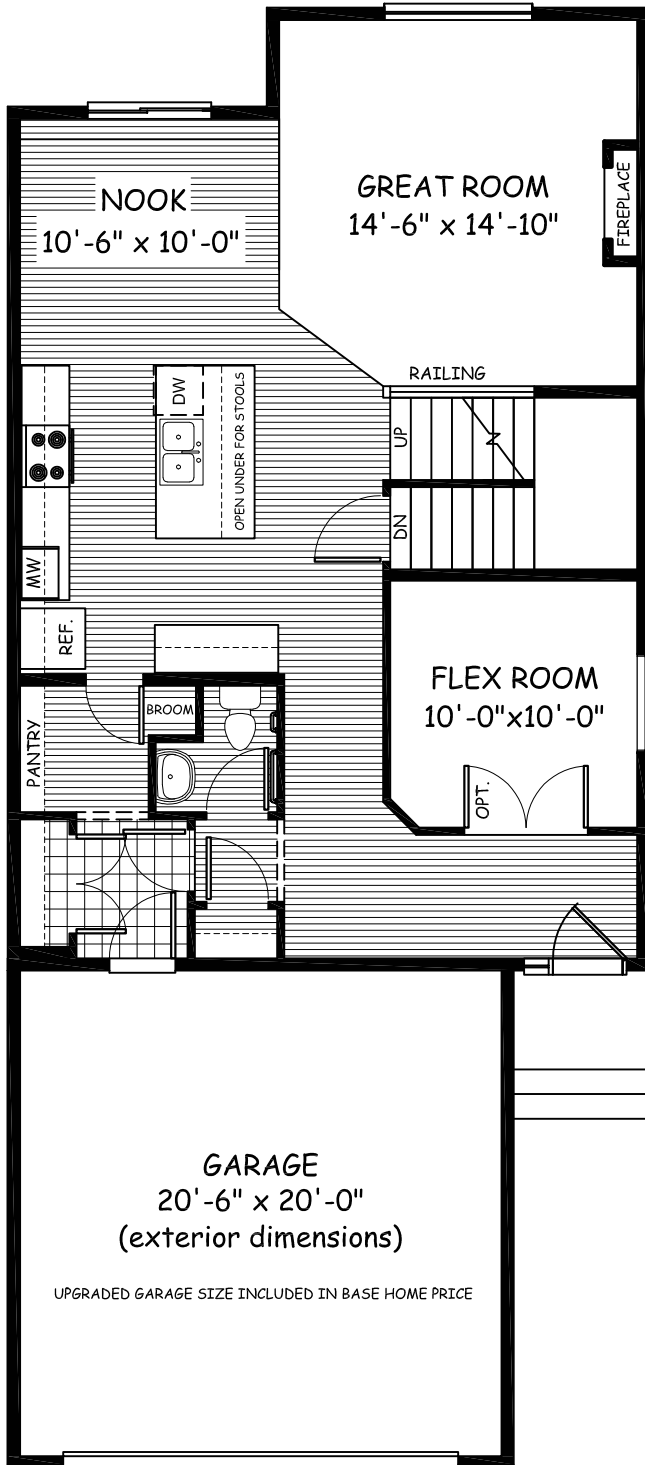

DOUGLAS HOMES  
PERFECT FIT

# Monte Carlo 7

2183 sqft

Main Floor 972 sqft

Upper Floor 1211 sqft

26-06-19-59

douglashomes.net 403-717-0505

Artist's representation, may not be exactly as shown - all dimensions are approximate  
All designs and plans are the exclusive property of Douglas Homes Ltd.