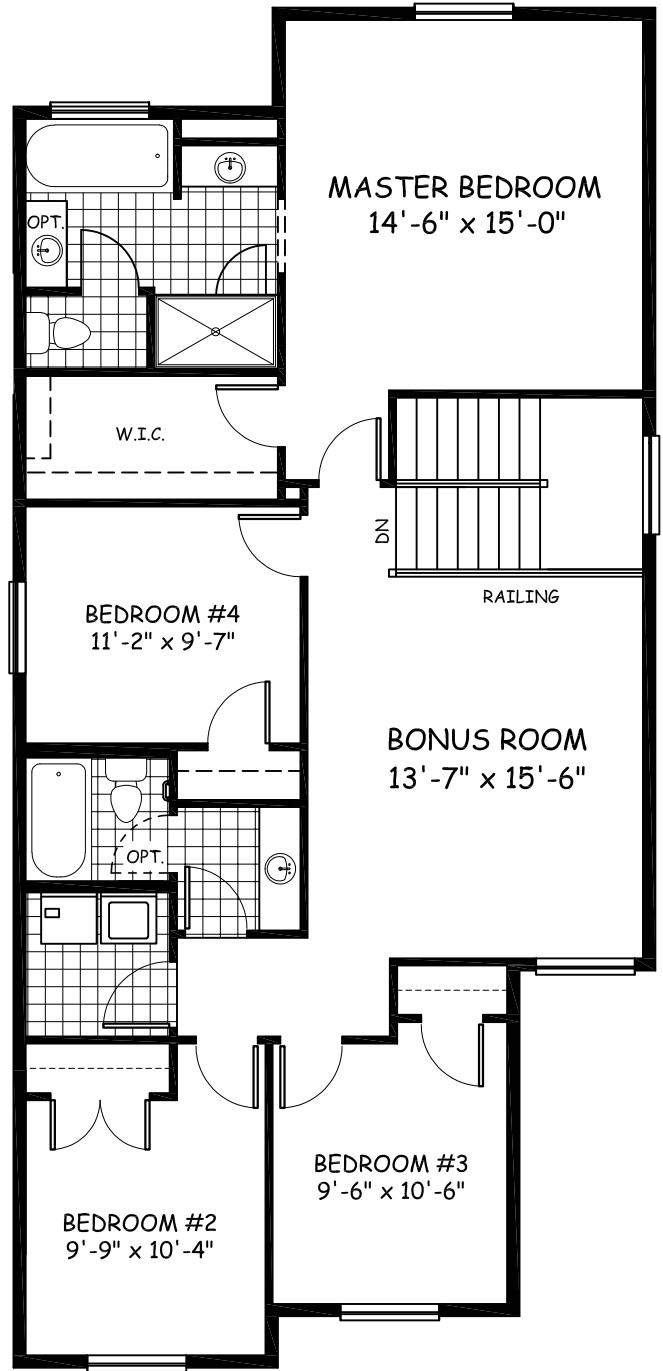

DOUGLAS HOMES  
PERFECT FIT

# Monte Carlo 7

2183 sqft

Main Floor 972 sqft

Upper Floor 1211 sqft

26-06-19-59

douglashomes.net 403-717-0505

Artist's representation, may not be exactly as shown - all dimensions are approximate  
All designs and plans are the exclusive property of Douglas Homes Ltd.