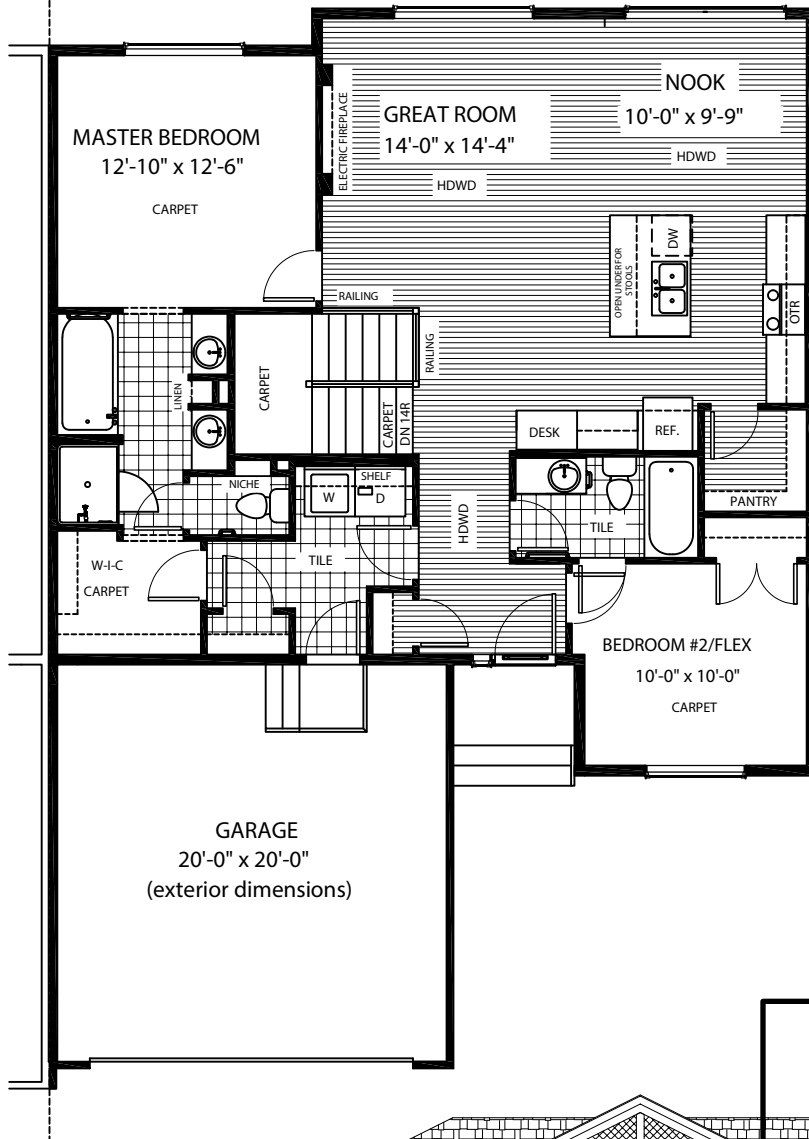

Chesapeake - 1287 sq.ft.

113 Marina Key, Chestermere, AB

Features

- 2 Bedrooms, 2 Bathrooms
- Master Ensuite has Double Vanities, 3'x4' Shower, and Soaker Tub
- Large Bright Windows
- Quartz Countertops
- Wrought Iron Railings
- Hardwood and Tile Floors in Common Areas
- Main Floor Laundry

Large 20'x20' Garage
10' Main Floor Ceiling
Modern Linear Electric Fireplace