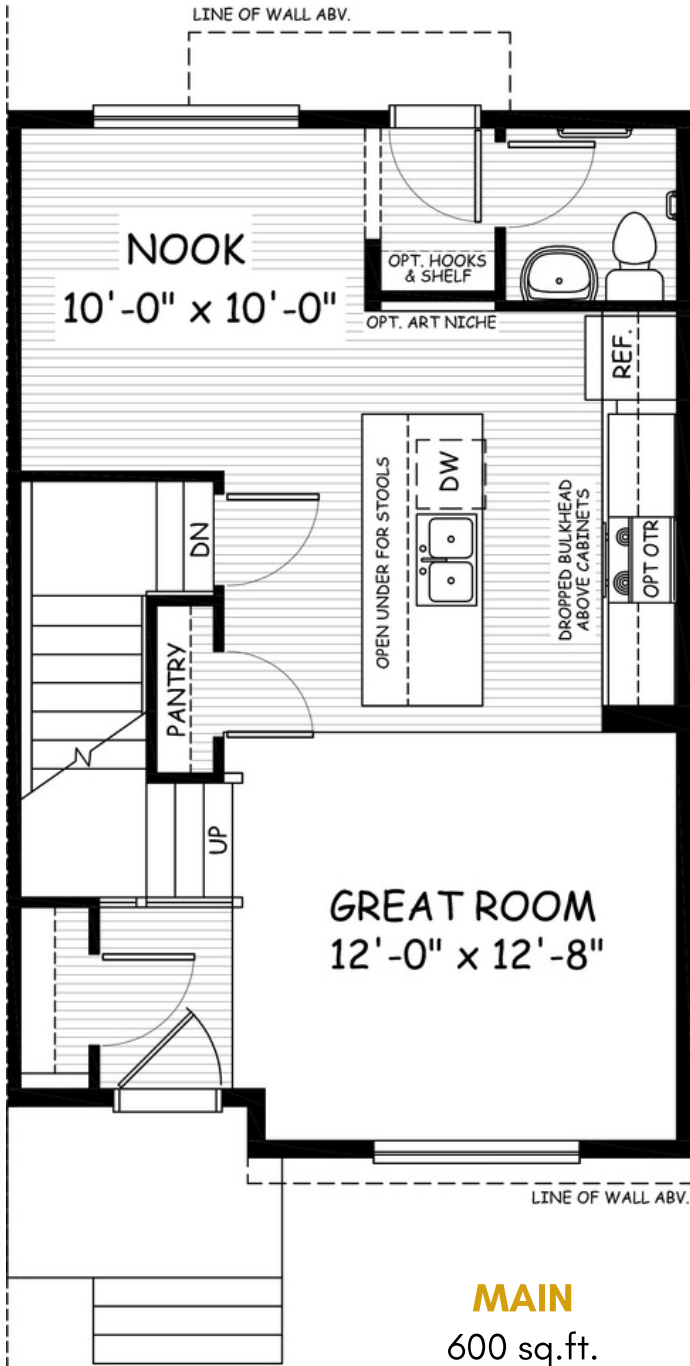

the Brisbane

**1180
sq.ft.**

3 bedrooms

2.5 bathrooms

20' wide

NOTES:

Artists's representation, may not be exactly as shown - all dimensions are approximate. All plans/designs are the exclusive property of Douglas Homes Ltd. Prices are subject to change without notice.

the Brisbane

1180 sq.ft.

20' wide
34' long

April 2021. Artists's representation, may not be exactly as shown and all dimensions are approximate. All plans/designs are the exclusive property of Douglas Homes Ltd. Prices are subject to change without notice.