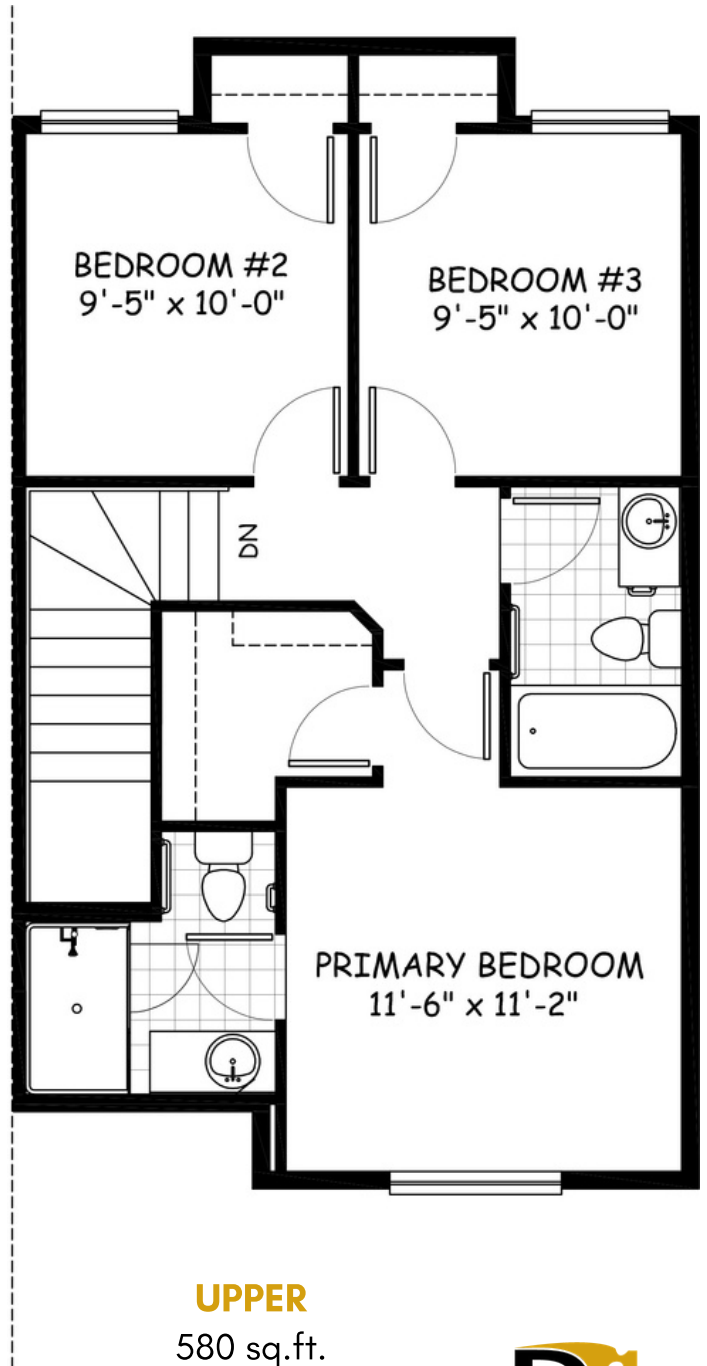

the Brisbane

**1180
sq.ft.**

3 bedrooms

2.5 bathrooms

20' wide

NOTES:

Artists's representation, may not be exactly as shown - all dimensions are approximate. All plans/designs are the exclusive property of Douglas Homes Ltd. Prices are subject to change without notice.

the Brisbane

1180 sq.ft.

20' wide
34' long

April 2021. Artists's representation, may not be exactly as shown and all dimensions are approximate. All plans/designs are the exclusive property of Douglas Homes Ltd. Prices are subject to change without notice.