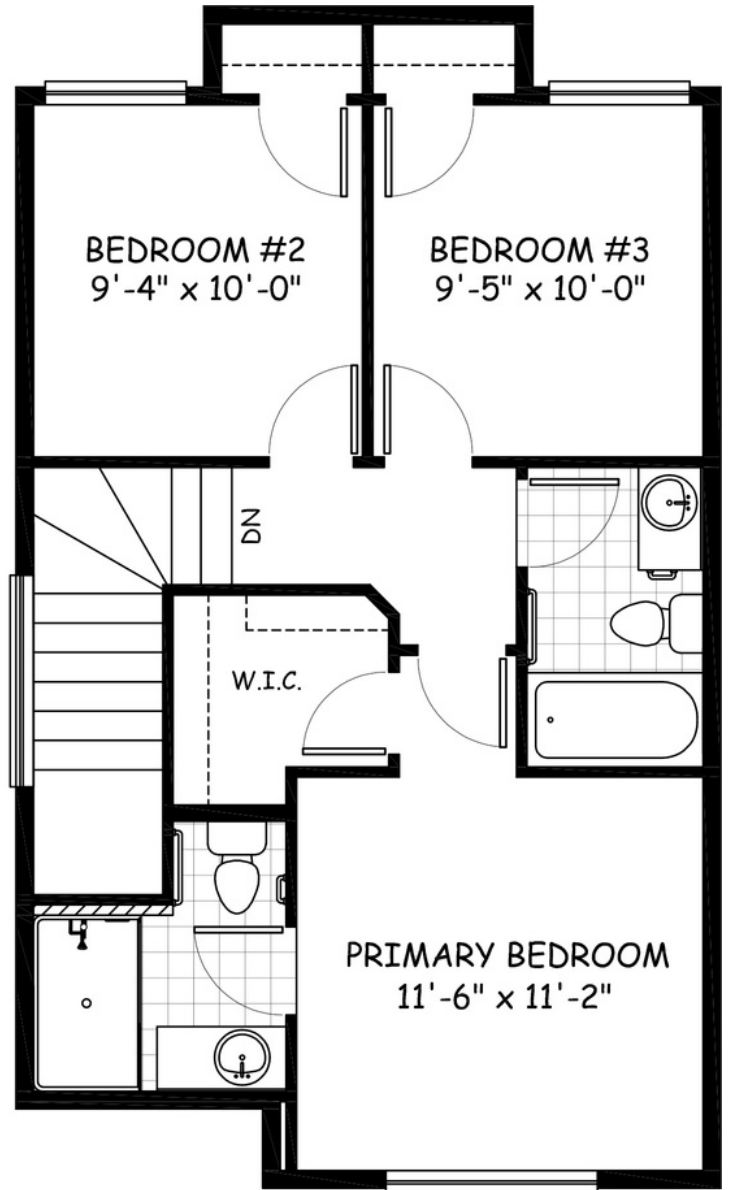

the Glacier

**1180
sq.ft.**

3 bedrooms

2.5 bathrooms

20' wide

NOTES:

Artists's representation, may not be exactly as shown - all dimensions are approximate. All plans/designs are the exclusive property of Douglas Homes Ltd. Prices are subject to change without notice.

the Glacier

1180 sq.ft.

20' wide
33'-6" long 

MAIN
600 sq.ft.

UPPER
580 sq.ft.

Feb. 2023. Artists's representation, may not be exactly as shown and all dimensions are approximate. All plans/designs are the exclusive property of Douglas Homes Ltd. Prices are subject to change without notice.