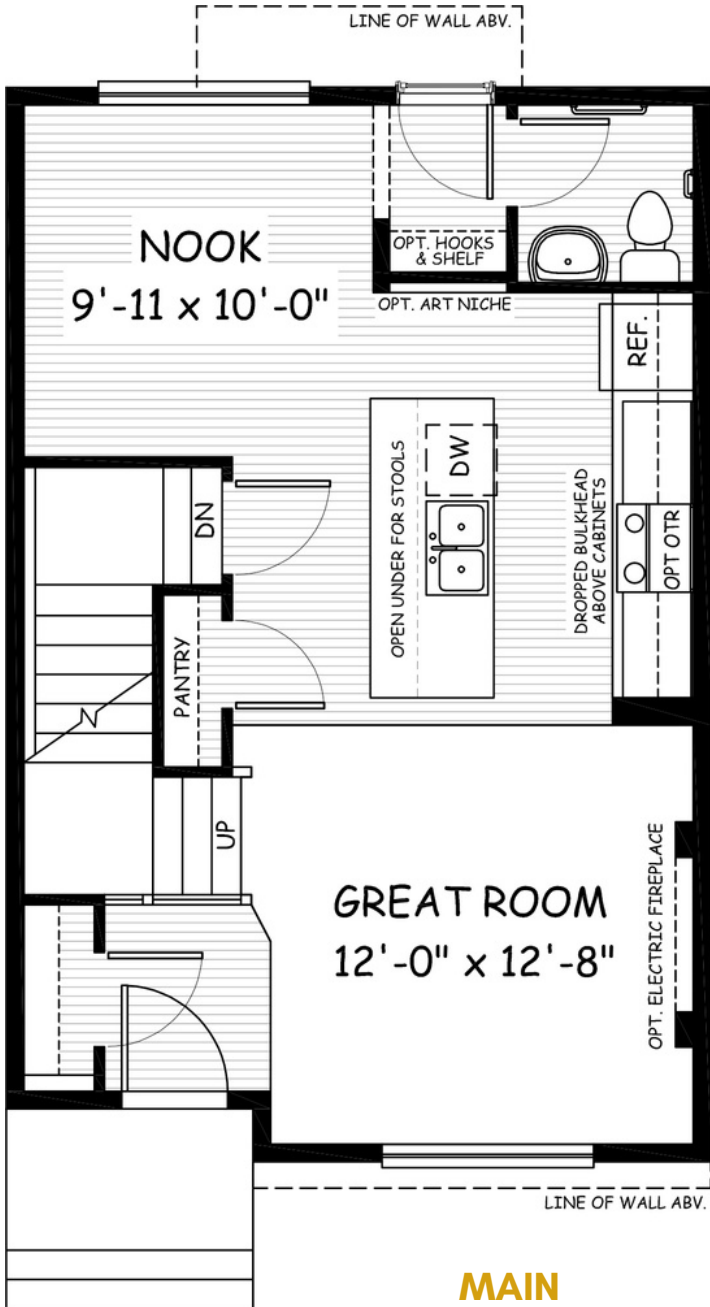

the Glacier

**1180
sq.ft.**

3 bedrooms

2.5 bathrooms

20' wide

NOTES:

Artists's representation, may not be exactly as shown - all dimensions are approximate. All plans/designs are the exclusive property of Douglas Homes Ltd. Prices are subject to change without notice.

the Glacier

1180 sq.ft.

20' wide
33'-6" long 

MAIN
600 sq.ft.

UPPER
580 sq.ft.

Feb. 2023. Artists's representation, may not be exactly as shown and all dimensions are approximate. All plans/designs are the exclusive property of Douglas Homes Ltd. Prices are subject to change without notice.